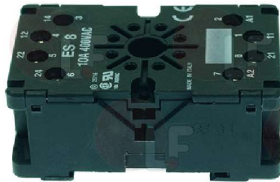

Pull-through brushes

1384001 BRUSH FOR COFFEE SHOWER

NUOVA SIMONELLI 05080012

Relays

3351154 BASE OCTAL ES8 10A 400V
 8 poles

NUOVA SIMONELLI 09000011

3351032 POWER RELAY 66.82 30A 250V
 for Coffee machine (NUOVA SIMONELLI) APPIACOMPACT
 for Coffee machine (RENEKA) LC - MOSAIC - PLUS
 PRESTIGE - VIVA - VIVAE - VIVAS - XL