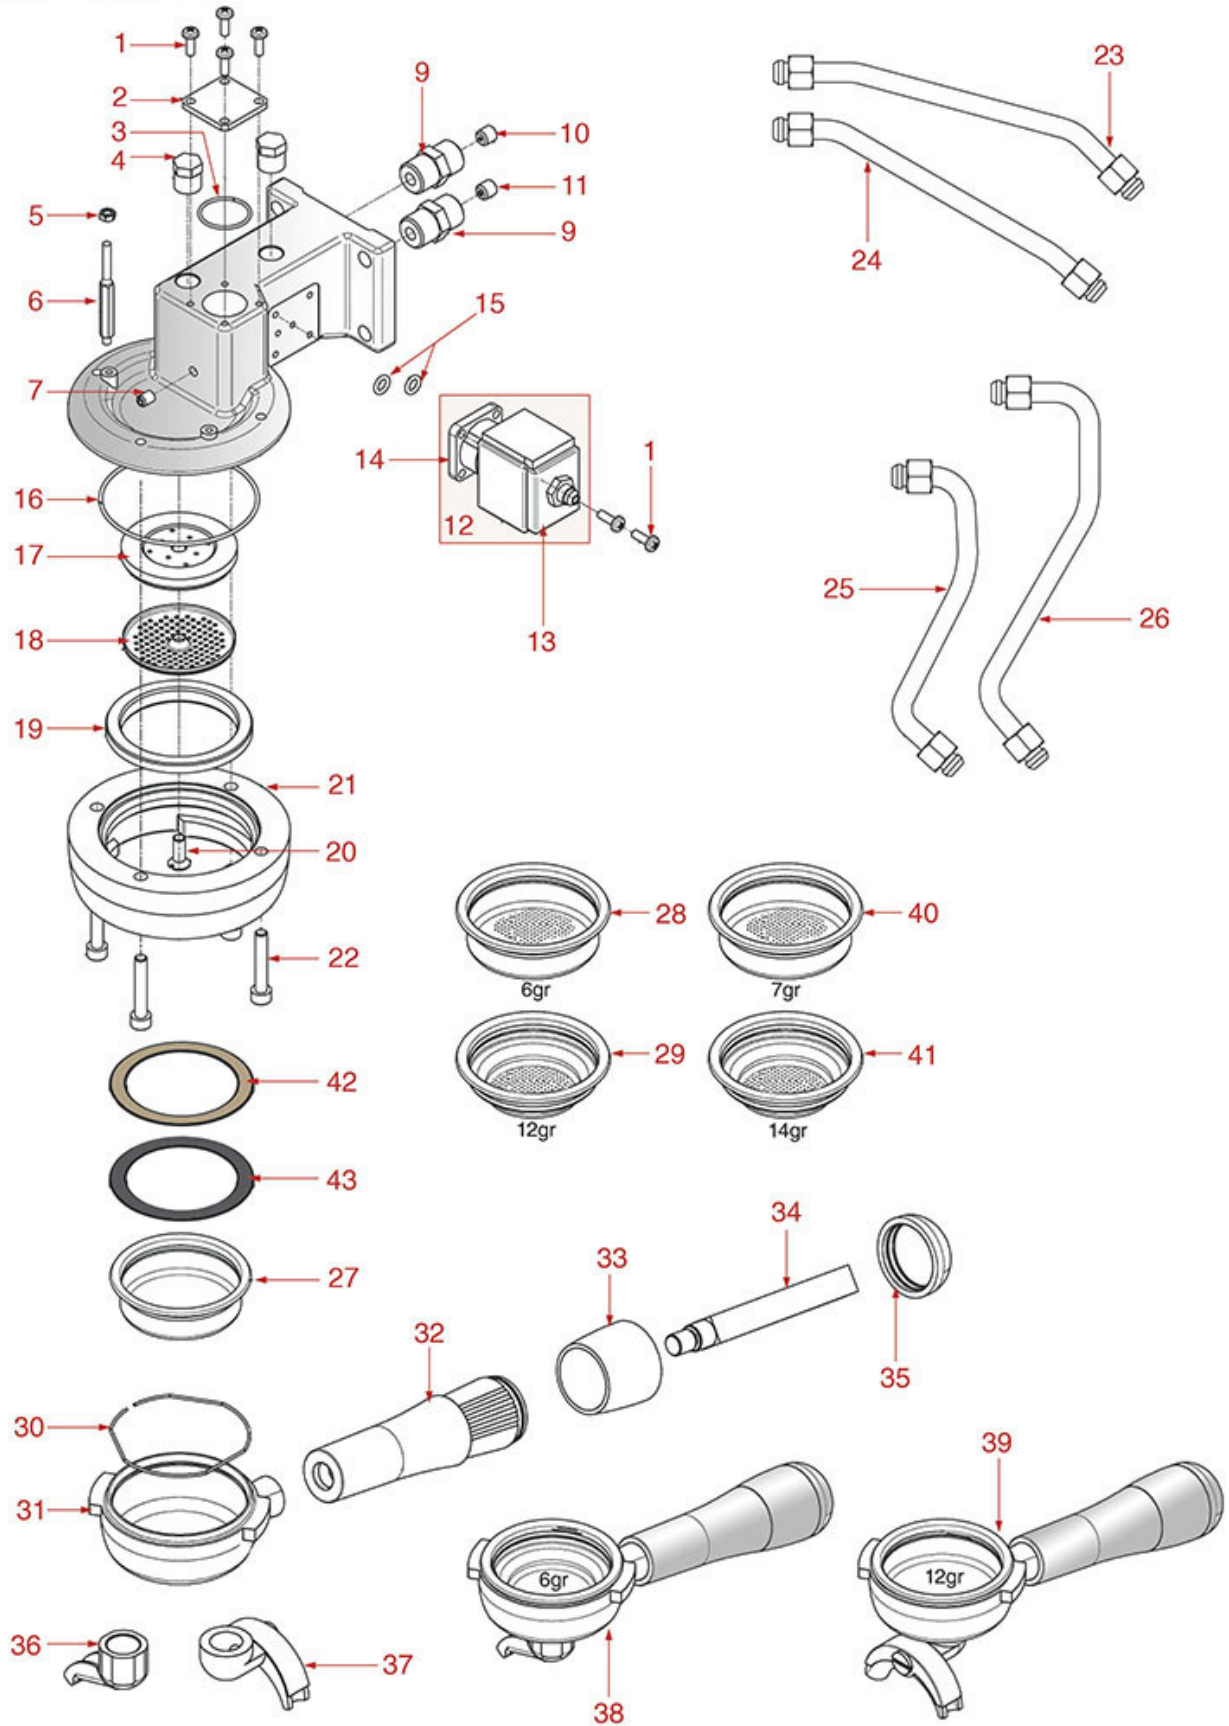

*Suitable **universal spare parts** may not be included*

BREW GROUP AURELIA/AURELIA II

AURELIA-AURELIA II

NUOVA SIMONELLI

Position	LF code no.	Description
1	1184006	S/S SCREW T.C.C.E.I. M4x12 UNI 7984
2	1018507	FITTING CAP
3	1186401	O-RING 02093 EPDM
4	1439020	CAP ø 1/4" M FOR BREW GROUP
9	1349032	FITTING 3/8"-3/8" INSIDE M8
12	1120330	3-WAY SOLENOID VALVE LUCIFER 240V 50Hz
12	1120335	3-WAY SOLENOID VALVE PARKER 230V 50/60Hz
13	1120332	COIL LUCIFER/PARKER 220/240V 9W 50Hz
13	3120032	COIL PARKER ZB09 9W 220/240V 50/60Hz
14	1120334	3-WAY MECHANICAL COMPONENT LUCIFER
14	1120339	3-WAY MECHANICAL COMPONENT PARKER
15	1186610	RED SILICONE O-RING R5 GASKET
15	1186611	O-RING 02025 RED SILICONE
15	1186612	O-RING 02025 VITON
16	1186397	O RING GASKET OR 02300 EPDM
17	1326001	SHOWER HOLDER SPRAYER
18	1081026	SHOWER ø 56.5 mm
19	1186701	FILTER HOLDER GASKET ø 71x56x9 mm
20	1528016	ST/STEEL SCREW M6x16 mm
27	1160339	BLIND FILTER
28	1160070	1 CUP FILTER 6 gr
29	1160071	2 CUPS FILTER 12 gr
30	1250101	FILTER BLOCKING SPRING ø 1,00 mm INOX
31	1165012	FILTER HOLDER SIMONELLI
32	1241027	FILTER HOLDER KNOB
33	1241026	RUBBER F. FILTER HOLDER HANDLE
34	1241031	STAIN.STEEL PIN F. FILTER HOLDER HANDLE
35	1241032	FILTER HOLDER KNOB CAP
36	1022501	SINGLE SPOUT ø 3/8"
37	1022502	DOUBLE SPOUT ø 3/8"
38	1165045	1 CUP FILTER HOLDER ASSEMBLY SIMONELLI
39	1165055	2 CUPS FILTER HOLDER ASSEMBLY SIMONELLI
40	1160072	1 CUP FILTER 7 gr
41	1160053	2 CUPS FILTER 14 gr
42	1190001	PAPER SEAL ø 73x59x0.8 mm
43	1190002	RUBBER SEAL ø 73x59x1 mm EPDM