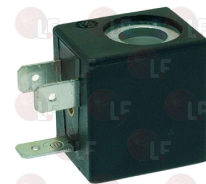

NUOVA SIMONELLI

Suitable for:

3120033 COIL PARKER ZB09 9W 24V 50/60Hz
width 34 mm - height 33 mm
depth 43.5 mm
for Coffee machine (FAEMA) COMPACT - DUE - DUEA
EXPRESS - E61 - E91 - E92

NUOVA SIMONELLI

Suitable for:

5020858 SOLENOID VALVE CEME 3 WAYS $\varnothing$ 1/8" 230V
5320 - drain $\varnothing$ 6 mm - max 6.5bar
VITON seal - orifice $\varnothing$ 2.0 mm
with coil B4 17VA 208/240V 50/60Hz
fluid temperature -10°C+140°C

NUOVA SIMONELLI 04100054

1120809 SOLENOID VALVE ODE 3 WAYS 230V 8W
RUBY seal - orifice $\varnothing$ 1.5 mm
TAPERED fitting
with coil B0108223DS 220/230V 50/60Hz 8W
fluid temperature -40°C +180°C

NUOVA SIMONELLI

1120471 2-WAY SOLENOID VALVE CEME $\varnothing$ 1/4" 230V
6660 - max 4.5bar
VITON seal - orifice $\varnothing$ 3.0 mm
with coil B6 17VA 230V 50Hz
fluids temperature -10°C+140°C
with total lock regulator
ITALIANA-MASTER1
for Coffee machine (ASTORIA CMA) PLUS4YOU
for Coffee machine (NUOVA SIMONELLI) APPIA
AURELIA
for Coffee machine (VICTORIA ARDUINO) ADONIS
for Coffee machine (WEGA) CONCEPT

NUOVA SIMONELLI 04100024

NUOVA SIMONELLI 04100033

1120040 2-WAY SOLENOID VALVE ODE $\varnothing$ 1/4" 230V 8W
VITON seal - orifice $\varnothing$ 2.2 mm
with coil BDA08223DS 220/230V 50/60Hz 8W
temperature -10°C+140°C

NUOVA SIMONELLI 04100003

NUOVA SIMONELLI 04100005

1120820 COIL ODE BDA08223DS 220/230V 50Hz 8W
width 30 mm - height 39 mm
depth 42 mm
for Coffee machine (CONTI) CLUB - TWIN STAR2
XEOS2
for Coffee machine (ESSIKA) SK2 - SSK2
for Coffee machine (FAEMA) COMPACT - DUEA
EXPRESS - E61 - E91 - E92
for Coffee machine (RENEKA) LC - VIVA - VIVAS
XLPALLAS

1120012 2-WAY SOLENOID VALVE ODE $\varnothing$ 1/8" 230V 5W
VITON seal - orifice $\varnothing$ 2.3 mm
coil LBA05230AS 230V 50/60Hz 5W
temperature -10°C+140°C
for Coffee machine (NUOVA SIMONELLI) JAZZ