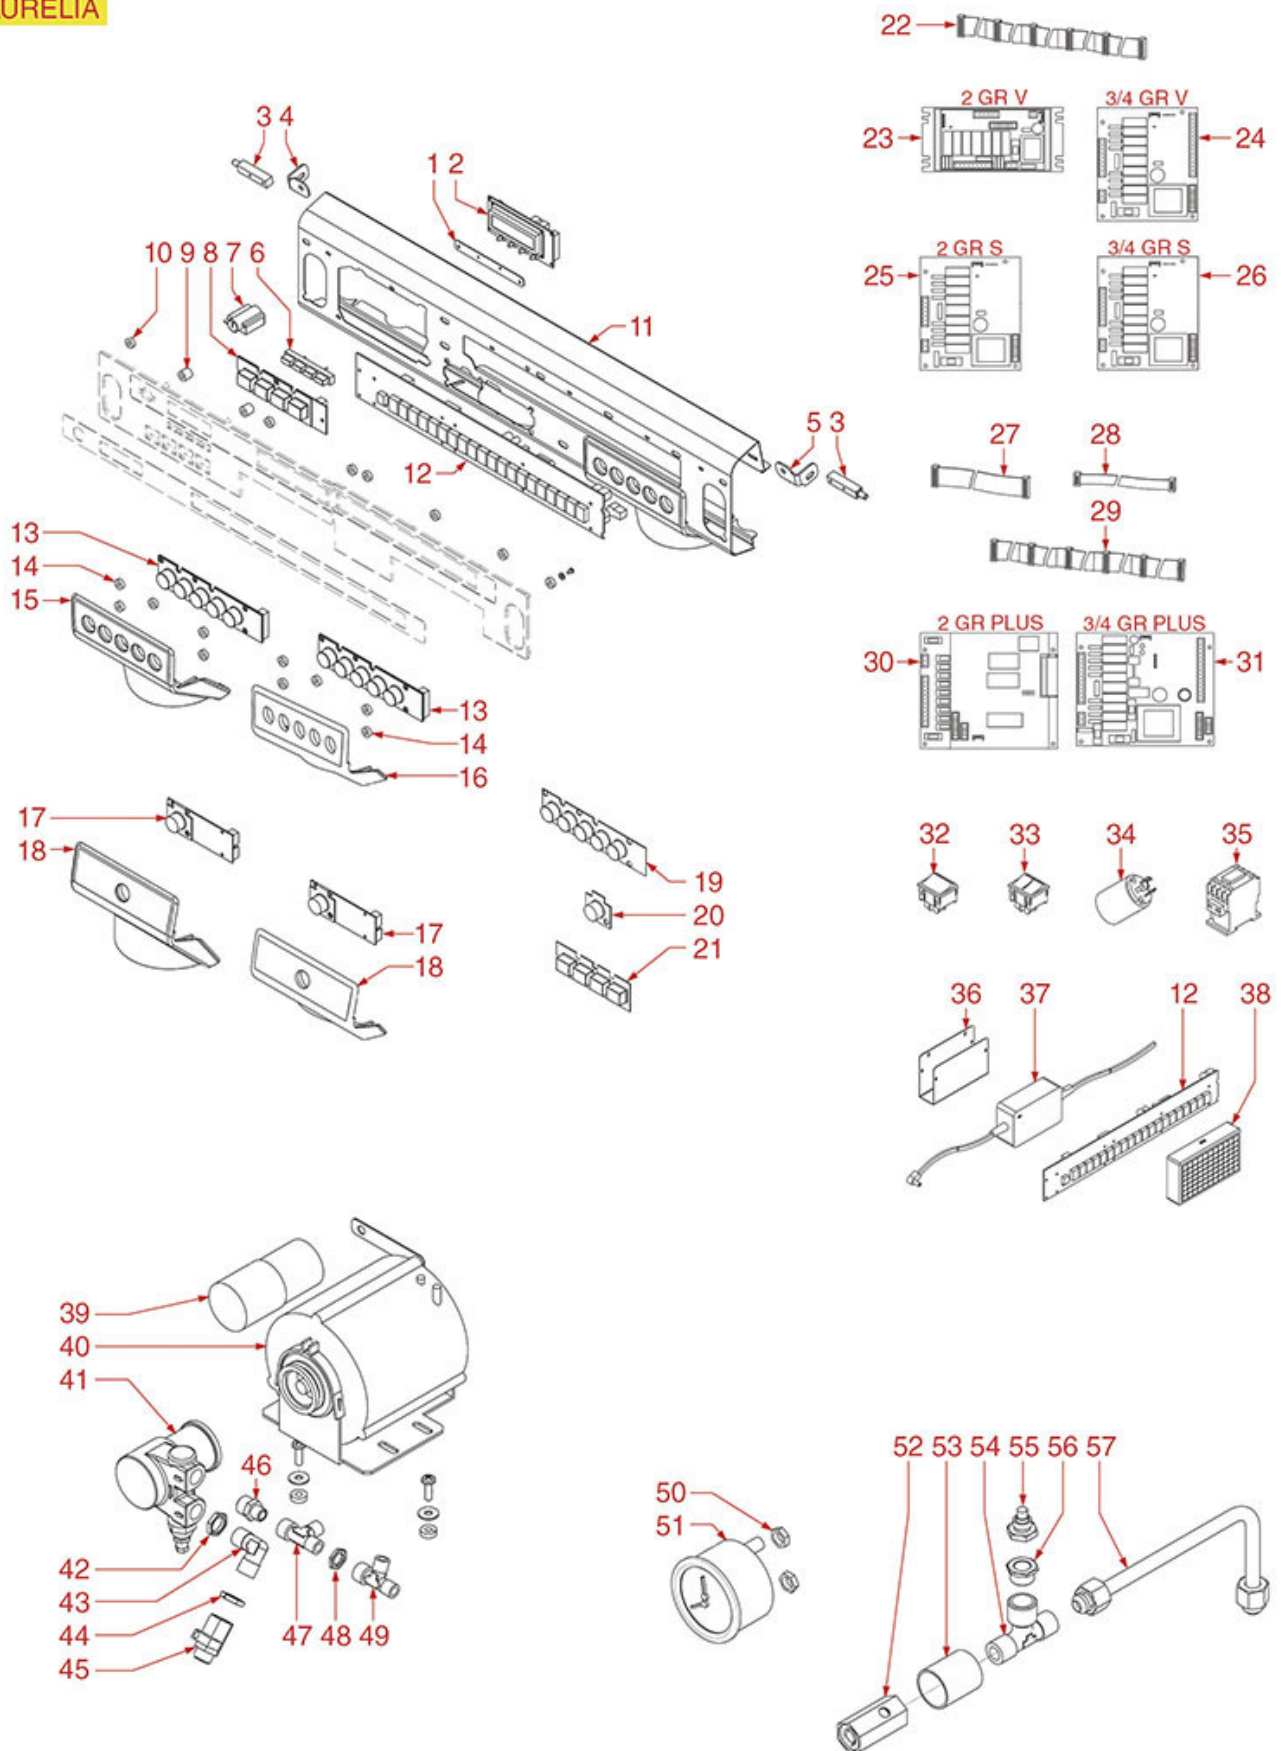

ELECTRICAL COMPONENTS AND MOTOR AURELIA

AURELIA

NS4102

Positions without LF code no.: upon request

NUOVA SIMONELLI

Position	LF code no.	Description
7	1388001	CARD LOCK WITH KEYS
13	5031554	PUSH-BUTTON PANEL 5 BUTTONS
19	5041947	PUSH-BUTTON PANEL 5 BUTTONS
20	5048198	BUTTON FOR PUSH-BUTTON PANEL
23	5054991	DOSER CONTROL BOX 2 GROUPS "V"
31	1390099	CPU ELECTRONIC CIRCUIT BOARD 3/4GR
32	1319392	BLACK BIPOLAR SWITCH 10A 250V
35	3446561	CONTACTOR LOVATO BF0910A
39	3068016	CAPACITOR μF 10 450V 50/60Hz
40	1240282	CLAMP RPM MOTOR 165W
41	1330001	ROTARY VANE PUMP ROTOFLOW $\varnothing$ 3/8" NPT
41	1330002	ROTARY VANE PUMP ROTOFLOW $\varnothing$ 3/8" NPT
43	1349706	L-FITTING $\varnothing$ 3/8"M-3/8"M NICKEL-PLATED
45	3526704	BALLCOCK VALVE $\varnothing$ 3/8"MF
46	1349112	FITTING $\varnothing$ 1/4"M-3/8"M
47	1349244	"T" FITTING $\varnothing$ 1/4"M-1/4"M-1/4"F
49	1349244	"T" FITTING $\varnothing$ 1/4"M-1/4"M-1/4"F
50	1348035	NUT 1/8"
51	1245503	BOILER-PUMP PRESSURE GAUGE $\varnothing$ 60 mm
52	1523572	BOILER VALVE $\varnothing$ 3/8"M - 1,8 bar CE/PED
54	1349240	"T" FITTING $\varnothing$ 3/8"M-3/8"F-3/8"M
55	1523534	BOILER VALVE $\varnothing$ 1/4"M
56	1349132	FITTING $\varnothing$ 3/8"M-1/4"F