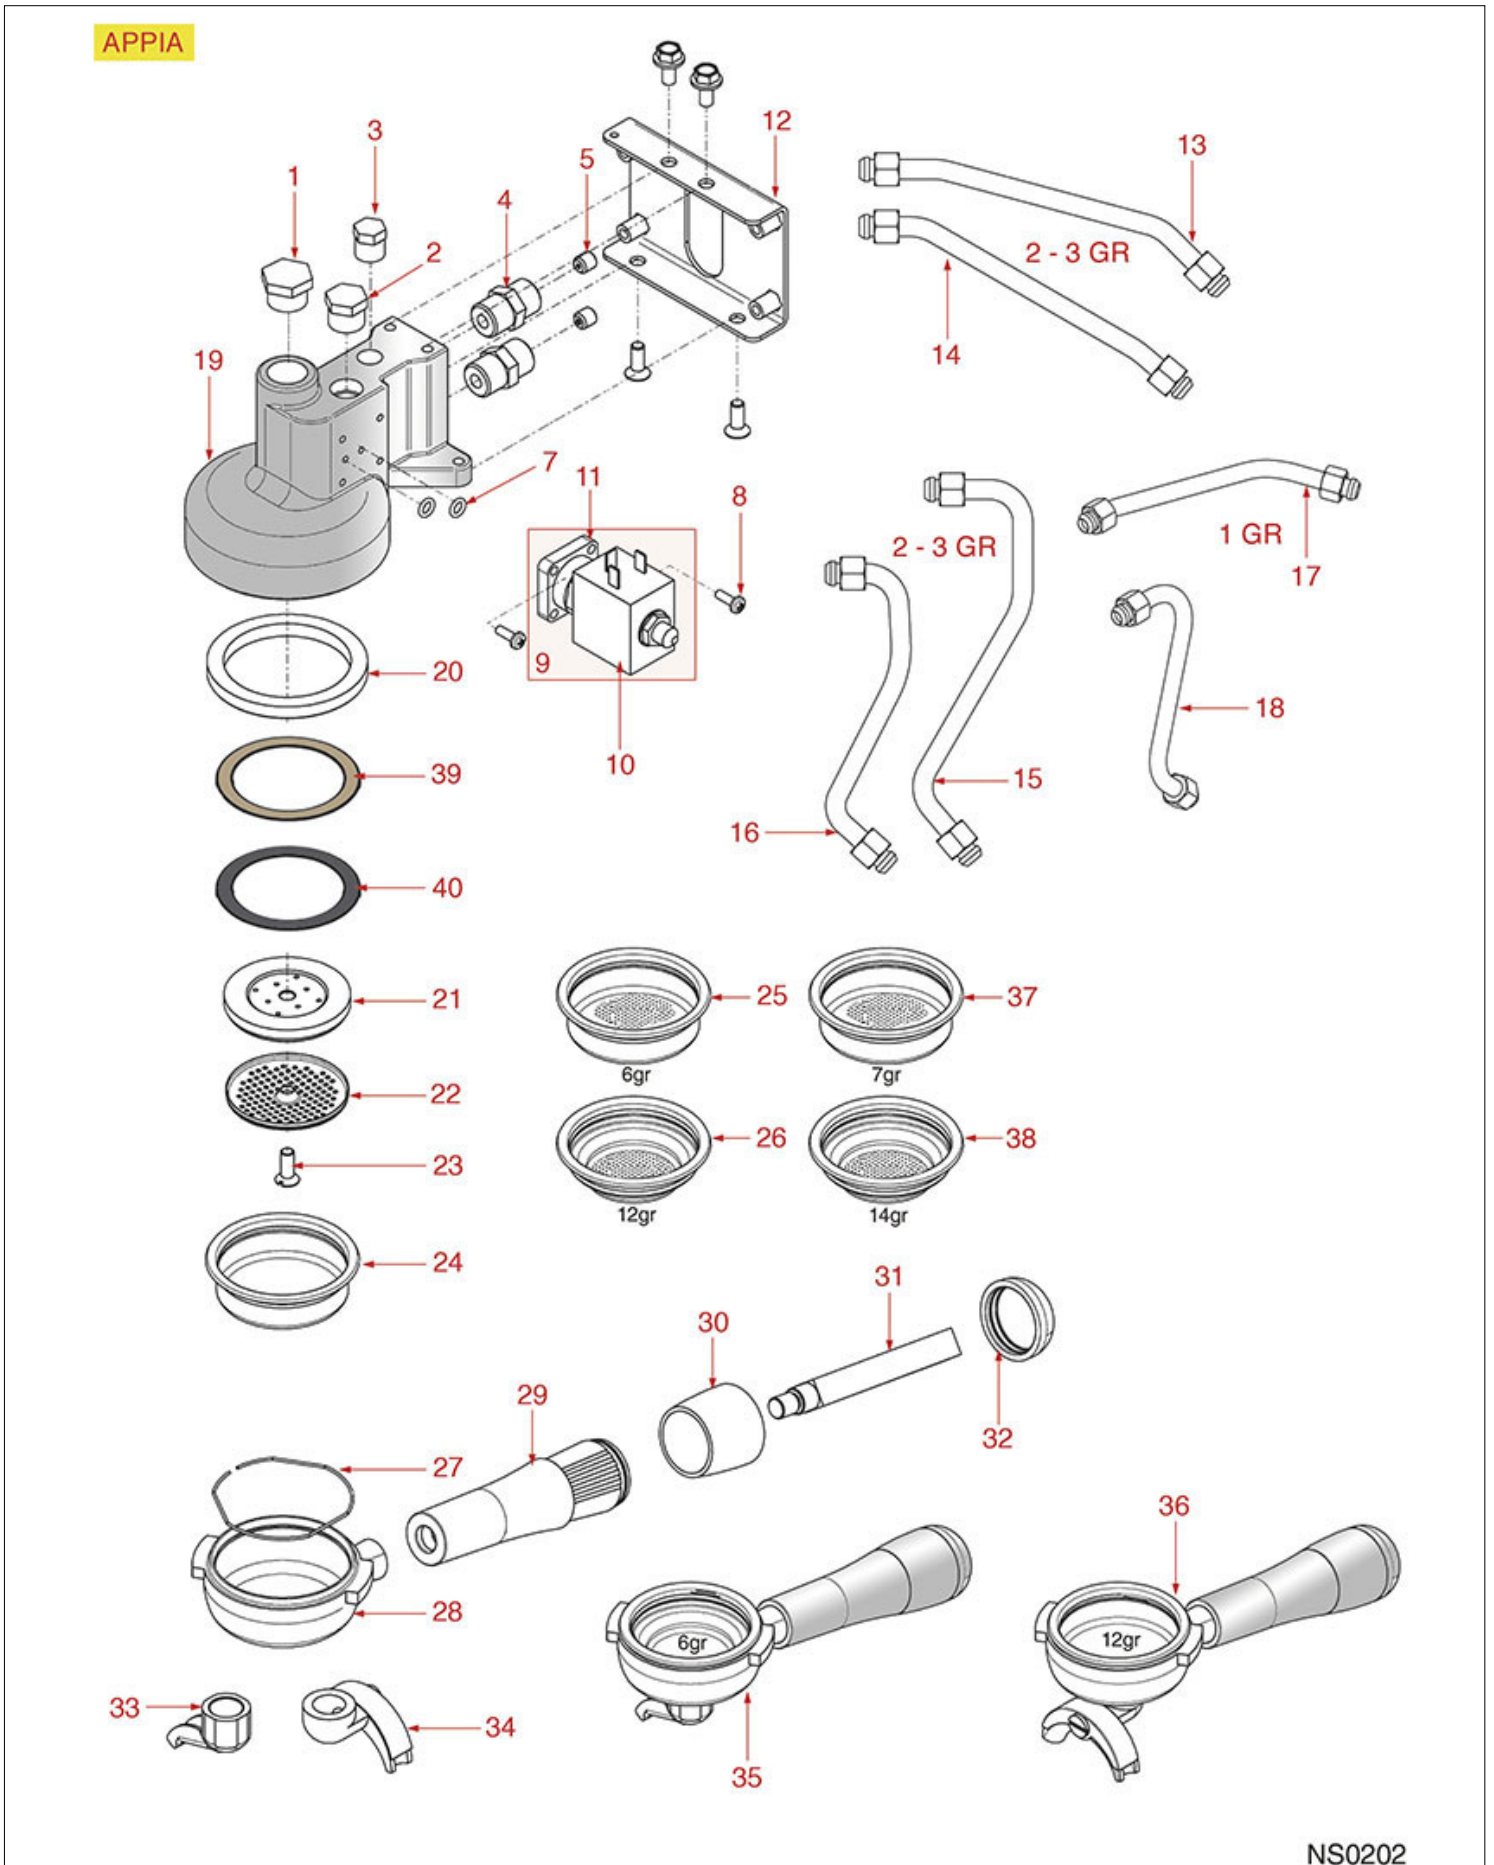

BREW GROUP APPIA

Positions without LF code no.: upon request

NUOVA SIMONELLI

Position	LF code no.	Description
1	1439022	CAP ø 20 mm FOR BREW GROUP
2	1439023	BOILER CAP ø 3/8" M
3	1439020	CAP ø 1/4" M FOR BREW GROUP
4	1349032	FITTING 3/8"-3/8" INSIDE M8
7	1186610	RED SILICONE O-RING R5 GASKET
7	1186611	O-RING 02025 RED SILICONE
7	1186612	O-RING 02025 VITON
8	1184006	S/S SCREW T.C.C.E.I. M4x12 UNI 7984
9	1120330	3-WAY SOLENOID VALVE LUCIFER 240V 50Hz
9	1120335	3-WAY SOLENOID VALVE PARKER 230V 50/60Hz
10	1120332	COIL LUCIFER/PARKER 220/240V 9W 50Hz
10	3120032	COIL PARKER ZB09 9W 220/240V 50/60Hz
11	1120334	3-WAY MECHANICAL COMPONENT LUCIFER
11	1120339	3-WAY MECHANICAL COMPONENT PARKER
20	1186400	FILTER HOLDER GASKET ø 71x56x8,2 mm
20	1186837	FILTER HOLDER GASKET ø 72x58x7 mm
20	1186838	FILTER HOLDER GASKET ø 72x58x7 mm
20	1486008	FILTER HOLDER GASKET ø 72x57x7 mm
21	1326001	SHOWER HOLDER SPRAYER
22	1081026	SHOWER ø 56.5 mm
23	1528016	ST/STEEL SCREW M6x16 mm
24	1160339	BLIND FILTER
25	1160070	1 CUP FILTER 6 gr
26	1160071	2 CUPS FILTER 12 gr
27	1250101	FILTER BLOCKING SPRING ø 1,00 mm INOX
28	1165012	FILTER HOLDER SIMONELLI
29	1241027	FILTER HOLDER KNOB
30	1241026	RUBBER F. FILTER HOLDER HANDLE
31	1241031	STAIN.STEEL PIN F. FILTER HOLDER HANDLE
32	1241032	FILTER HOLDER KNOB CAP
33	1022501	SINGLE SPOUT ø 3/8"
34	1022502	DOUBLE SPOUT ø 3/8"
35	1165045	1 CUP FILTER HOLDER ASSEMBLY SIMONELLI
36	1165055	2 CUPS FILTER HOLDER ASSEMBLY SIMONELLI
37	1160072	1 CUP FILTER 7 gr
38	1160053	2 CUPS FILTER 14 gr
39	1190001	PAPER SEAL ø 73x59x0.8 mm
40	1190002	RUBBER SEAL ø 73x59x1 mm EPDM