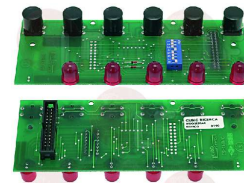

NUOVA SIMONELLI 04900081

3319030 GREEN CHANGE OVER SWITCH 16A 250V
with indicator lamp
max temperature 120°C
mounting hole 22x30 mm