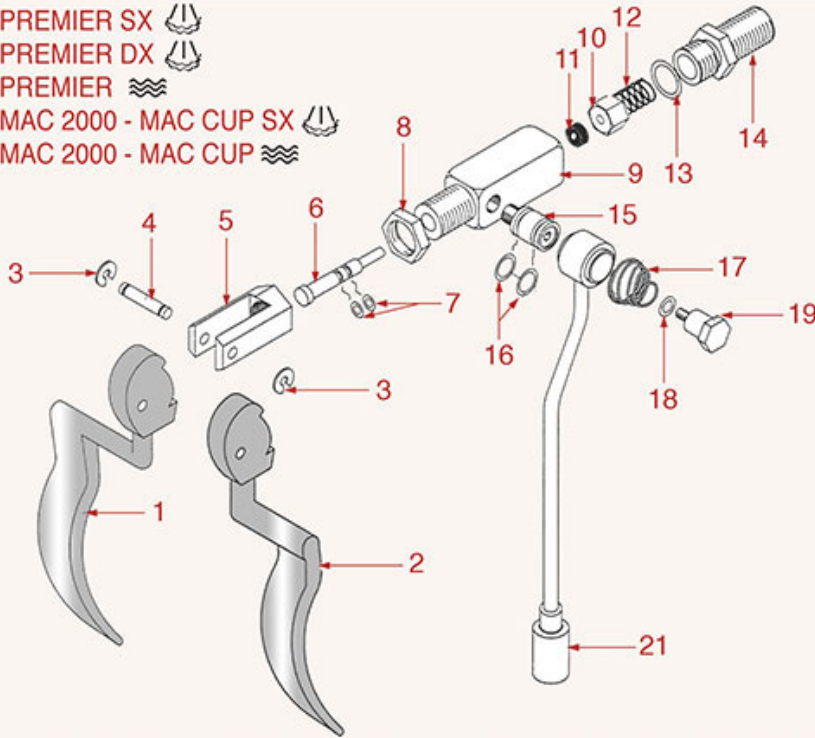

STEAM-WATER TAP PREMIER-MAC

- 24 PREMIER SX
- 25 PREMIER DX
- 26 PREMIER
- 27 MAC 2000 - MAC CUP SX
- 28 MAC 2000 - MAC CUP