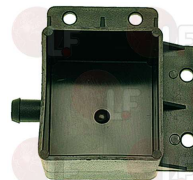

NUOVA SIMONELLI 40500001

1527526 DRAIN TUB