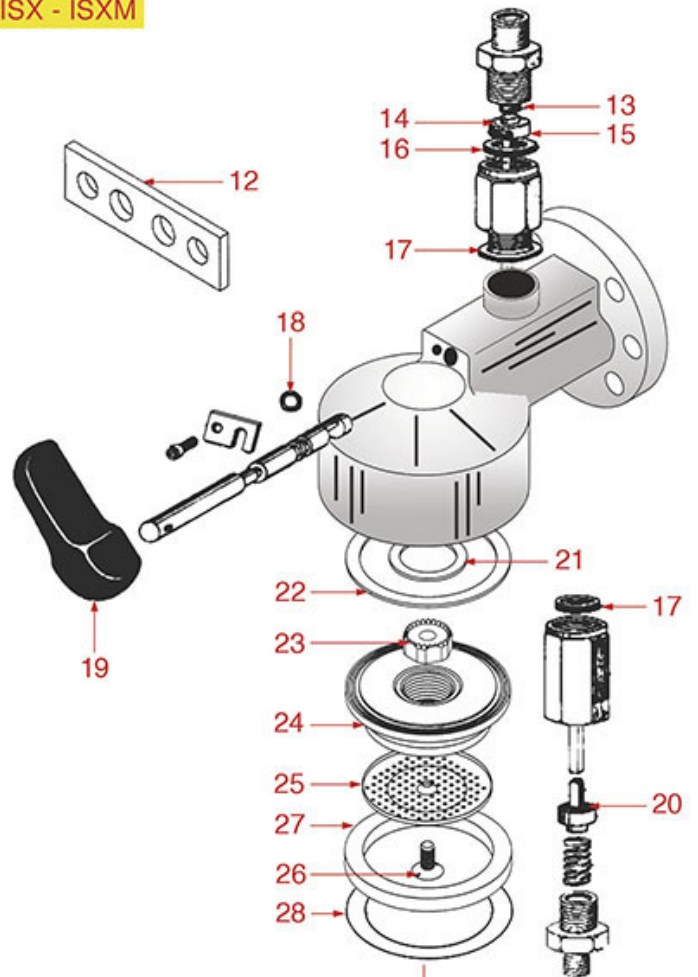

BREW GROUP OPTIMA-ISX

OPTIMA - ISXE - ISXV

ISX - ISXM

NUOVA SIMONELLI

Position	LF code no.	Description
1	1160566	STAINLESS STEEL WATER FILTER ø 8 mm
2	1501574	JET M6x6 LOCK ø 0.8 mm
3	1018507	FITTING CAP
4	1186401	O-RING 02093 EPDM
5	1018506	NOZZLE HOLDER FITTING FOR SOLENOID VALVE
6	1186610	RED SILICONE O-RING R5 GASKET
6	1186611	O-RING 02025 RED SILICONE
6	1186612	O-RING 02025 VITON
7	1348035	NUT 1/8"
8	1120330	3-WAY SOLENOID VALVE LUCIFER 240V 50Hz
8	1120335	3-WAY SOLENOID VALVE PARKER 230V 50/60Hz
9	1120332	COIL LUCIFER/PARKER 220/240V 9W 50Hz
9	3120032	COIL PARKER ZB09 9W 220/240V 50/60Hz
10	1120334	3-WAY MECHANICAL COMPONENT LUCIFER
10	1120339	3-WAY MECHANICAL COMPONENT PARKER
11	1184006	S/S SCREW T.C.C.E.I. M4x12 UNI 7984
12	1186546	COFFEE GROUP GASKET 100x30x3 mm
13	1250531	SPRING ø 11.5x25 mm
17	1186171	ROUND COPPER GASKET ø 22x16.5x2.2 mm
18	3243009	O-RING GASKET 0106 EPDM
21	1186547	FLAT CARBO GASKET ø 32x24x1.5 mm
22	1186548	FLAT CARBO GASKET ø 73x61.1x1.5 mm
23	1501576	BREW GROUP SPRAY NOZZLE
24	1326036	SHOWER HOLDER SPRAYER
25	1081026	SHOWER ø 56.5 mm
26	1528016	ST/STEEL SCREW M6x16 mm
27	1186836	FILTER HOLDER GASKET ø 72x58x4.5 mm
27	1186837	FILTER HOLDER GASKET ø 72x58x7 mm
27	1186838	FILTER HOLDER GASKET ø 72x58x7 mm
28	1190051	PAPER SEAL ø 70x57x0.8 mm
29	1160339	BLIND FILTER
30	1250101	FILTER BLOCKING SPRING ø 1,00 mm INOX
31	1160070	1 CUP FILTER 6 gr
32	1160071	2 CUPS FILTER 12 gr
33	1160072	1 CUP FILTER 7 gr
34	1160053	2 CUPS FILTER 14 gr
35	1165031	FILTER HOLDER SIMONELLI
36	1241502	FILTER HOLDER HANDLE M10
37	1022501	SINGLE SPOUT ø 3/8"
37	1022503	STRAIGHT SINGLE SPOUT ø 3/8"
38	1022502	DOUBLE SPOUT ø 3/8"