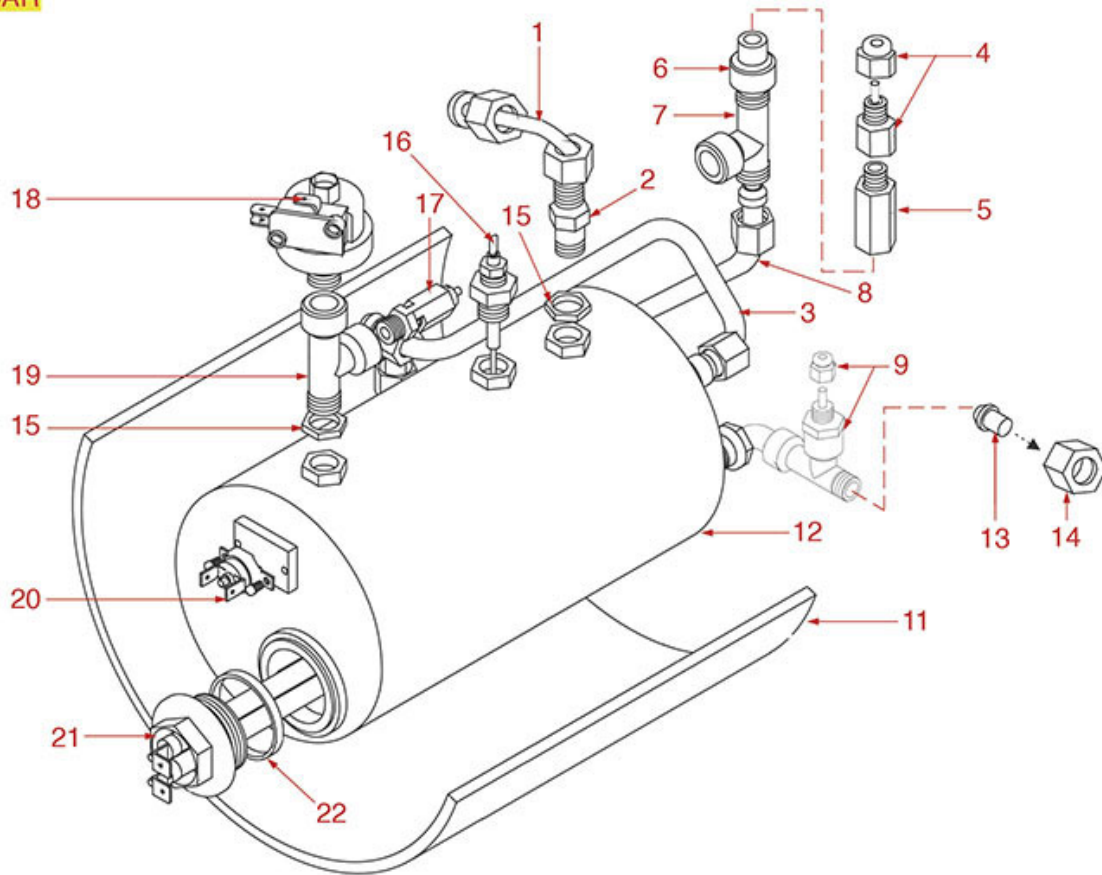

BOILER OSCAR-MASTER

OSCAR