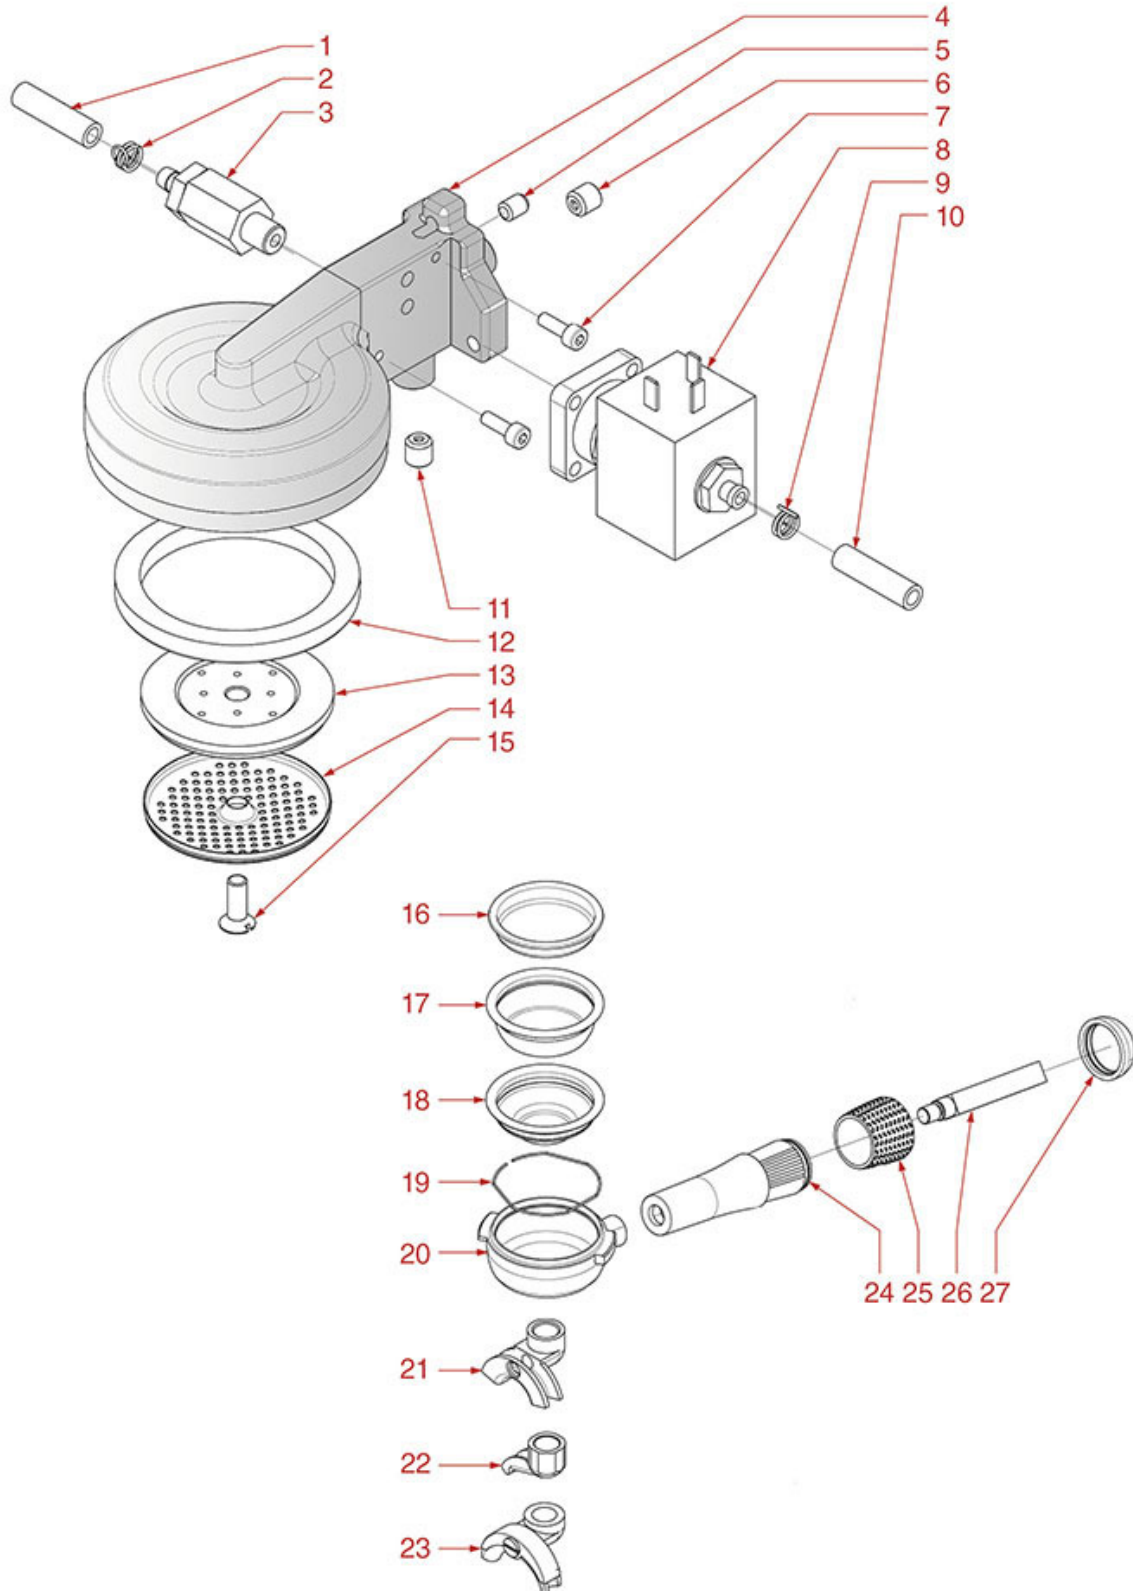

BREW GROUP MUSICA

MUSICA

NS0702

NUOVA SIMONELLI

Position	LF code no.	Description
1	1449282	SILICONE HOSE $\varnothing$ 5x8 SHORE 60 - 100 m
1	1449682	SILICONE HOSE $\varnothing$ 5x8 SHORE 60 - 10 m
3	5036751	EXPANSION VALVE $\varnothing$ 1/8" M - 8 mm
7	1184006	S/S SCREW T.C.C.E.I. M4x12 UNI 7984
8	1120335	3-WAY SOLENOID VALVE PARKER 230V 50/60Hz
10	1449282	SILICONE HOSE $\varnothing$ 5x8 SHORE 60 - 100 m
10	1449682	SILICONE HOSE $\varnothing$ 5x8 SHORE 60 - 10 m
12	1486008	FILTER HOLDER GASKET $\varnothing$ 72x57x7 mm
13	1326037	SHOWER HOLDER SPRAYER
14	1081026	SHOWER $\varnothing$ 56.5 mm
15	1528016	ST/STEEL SCREW M6x16 mm
16	1160339	BLIND FILTER
17	1160053	2 CUPS FILTER 14 gr
18	1160072	1 CUP FILTER 7 gr
19	1250101	FILTER BLOCKING SPRING $\varnothing$ 1,00 mm INOX
20	1165012	FILTER HOLDER SIMONELLI
21	1022524	DOUBLE SPOUT $\varnothing$ 3/8"
22	1022501	SINGLE SPOUT $\varnothing$ 3/8"
23	1022502	DOUBLE SPOUT $\varnothing$ 3/8"
24	1241027	FILTER HOLDER KNOB
25	1241026	RUBBER F. FILTER HOLDER HANDLE
26	1241031	STAIN.STEEL PIN F. FILTER HOLDER HANDLE
27	1241032	FILTER HOLDER KNOB CAP