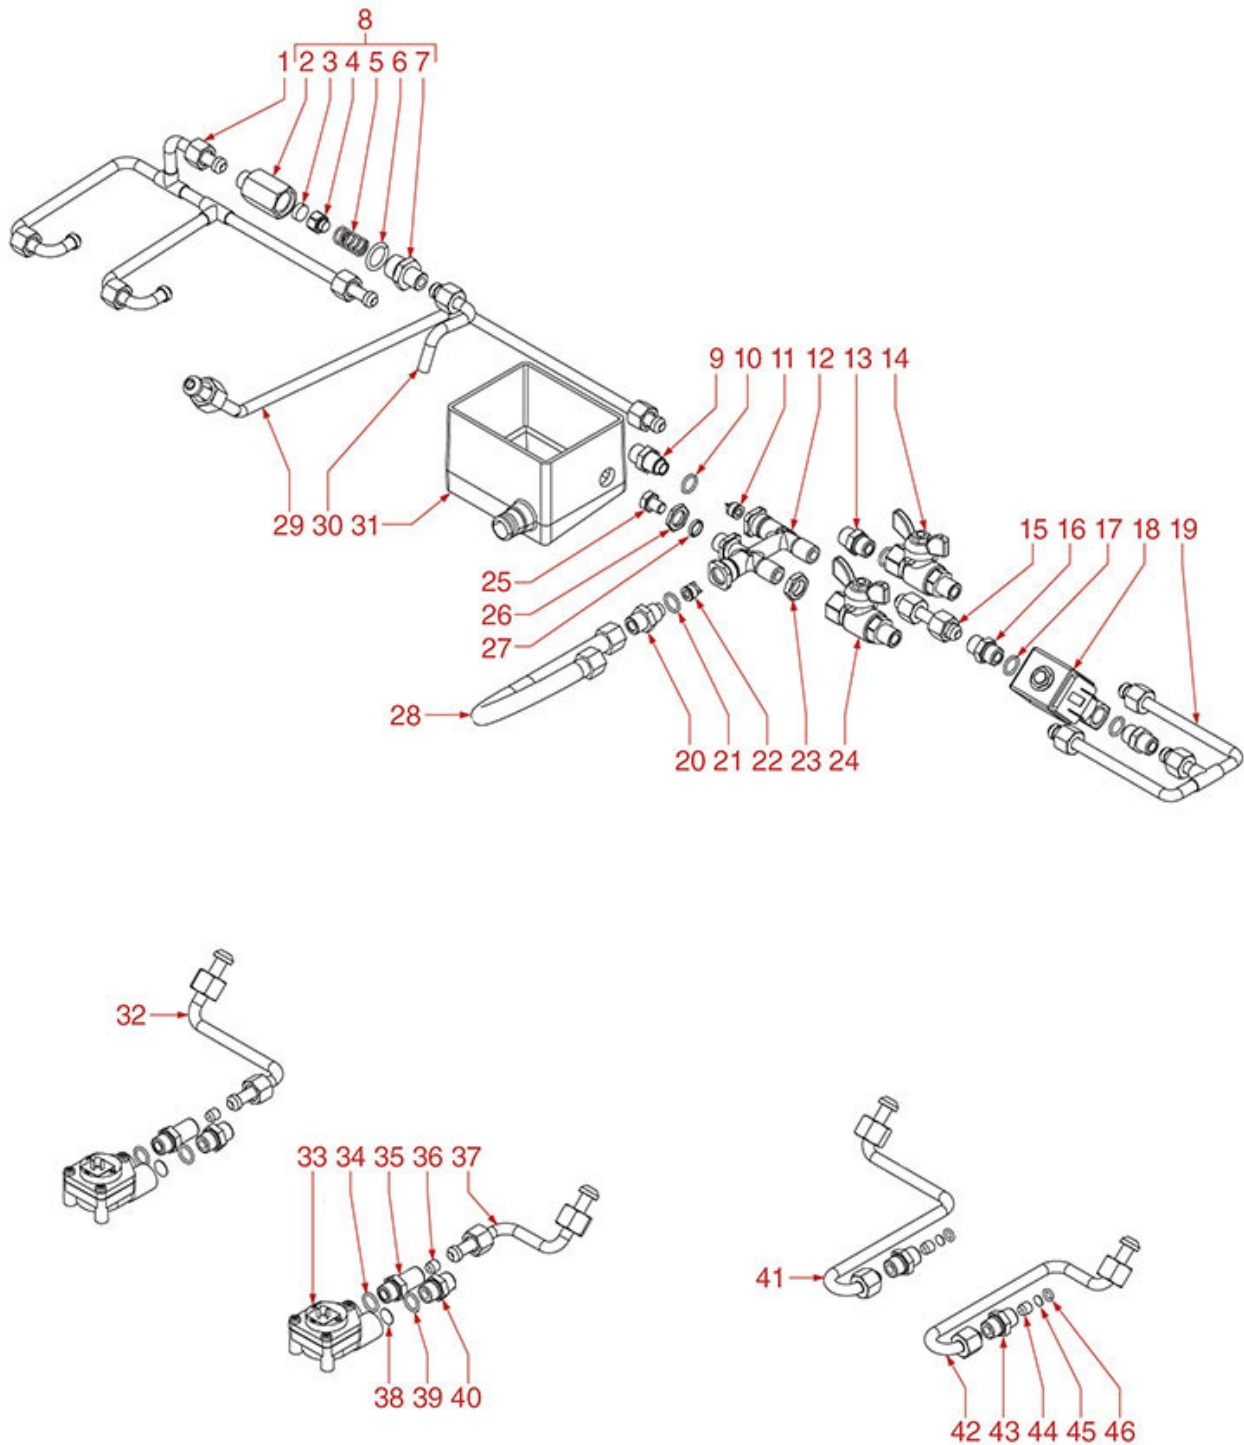

HYDRAULIC COMPONENTS AURELIA-AURELIA II

AURELIA-AURELIA II

NUOVA SIMONELLI

Position	LF code no.	Description
3	1786259	BLIND GASKET \varnothing 12x4 mm SILICONE
6	3243086	O-RING 0117 EPDM
7	1349030	SPRING HOLDER FITTING 3/8"-1/4"
8	1523405	EXPANSION VALVE \varnothing 1/4"M-1/4"M
10	1186626	O-RING 0114 EPDM
11	1523064	NON-RETURN VALVE
13	1349102	FITTING \varnothing 1/4"M-1/4"M
14	3526699	BALL VALVE \varnothing 1/4" MF
15	1449038	HYDRAULIC PIPE FOR DRAIN TANK
16	1349102	FITTING \varnothing 1/4"M-1/4"M
17	1186626	O-RING 0114 EPDM
18	1120310	2-WAY SOLENOID VALVE SIRAI 230V 50Hz
21	1186626	O-RING 0114 EPDM
22	1523064	NON-RETURN VALVE
24	3526699	BALL VALVE \varnothing 1/4" MF
31	1527036	DRAIN TUB
33	1455351	VOLUMETRIC FLOWMETER GICAR
34	1186626	O-RING 0114 EPDM
36	1349074	JET M8x1 HOLE \varnothing 0.5 mm
36	1349075	JET M8x1 HOLE \varnothing 0.8 mm
39	1186626	O-RING 0114 EPDM
44	1349074	JET M8x1 HOLE \varnothing 0.5 mm
44	1349075	JET M8x1 HOLE \varnothing 0.8 mm
45	1160566	STAINLESS STEEL WATER FILTER \varnothing 8 mm
46	1186610	RED SILICONE O-RING R5 GASKET