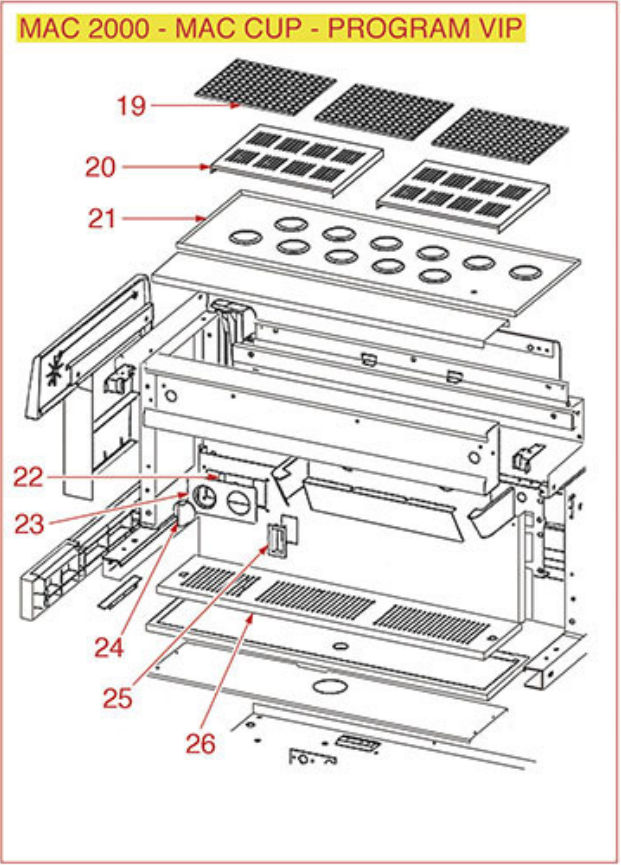

MISCELLANEOUS PREMIER-MASTER-PROGRAM-MAC

NUOVA SIMONELLI

Position	LF code no.	Description
1	1443006	CONTACT THERMOSTAT 55°C 250V 16A
2	1755020	CARTRIDGE HEATING ELEMENT 14W 230V
12	3351004	RELAY 56.32 12A 230V 50/60Hz
16	1245503	BOILER-PUMP PRESSURE GAUGE ø 60 mm
17	1320531	PRESSURE SWITCH P302/6 3-POLES 30A
18	1240006	MICROSWITCH 250V 16A
19	1185721	CUP WARMING GRID
19	1185722	CUP WARMING GRILL
19	1185723	CUP WARMING GRID
24	1241912	SELECTOR SWITCH KNOB
30	1313516	FOOT ø 48x40 mm M10