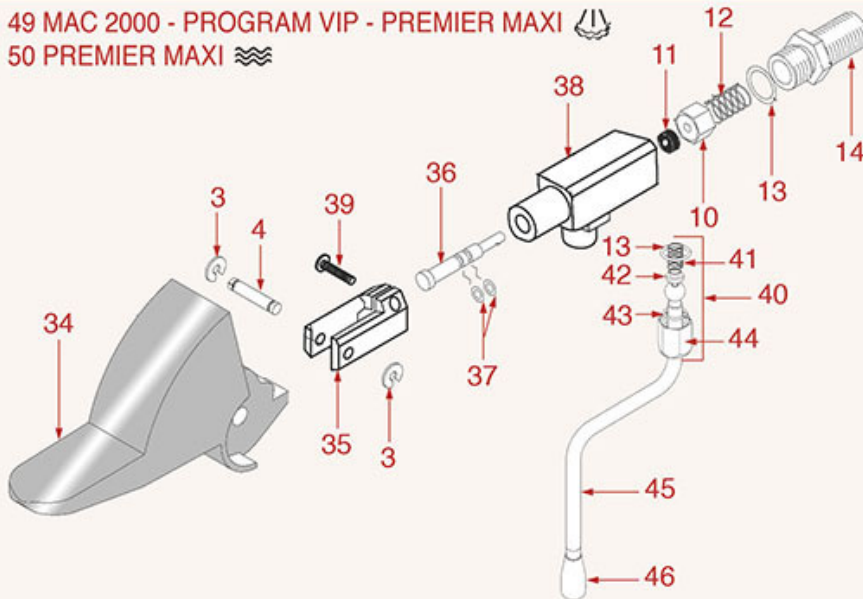

PREMIER

**PREMIER
PREMIER MAXI**

**PROGRAM VIP
MAC 2000 - MAC CUP**

- 49 MAC 2000 - PROGRAM VIP - PREMIER MAXI
- 50 PREMIER MAXI