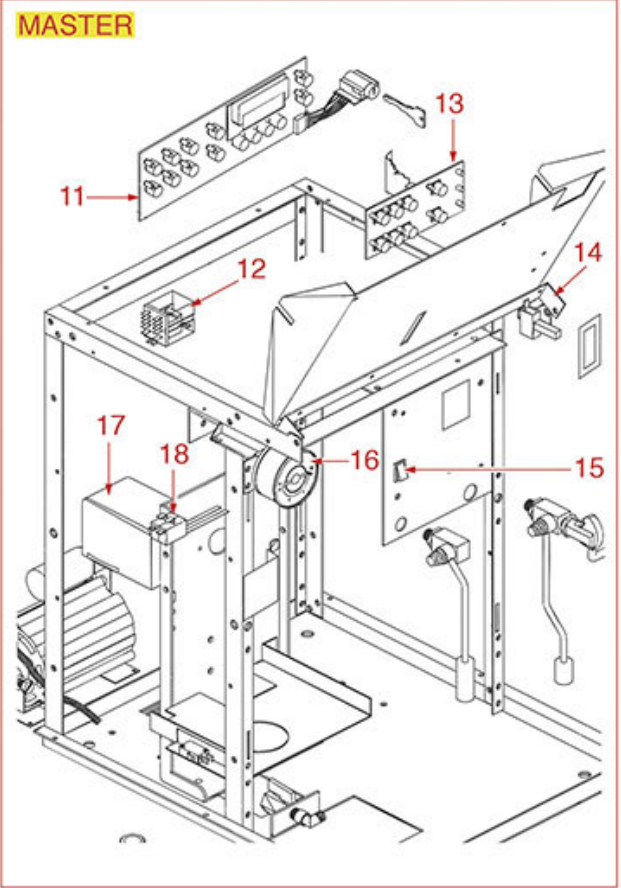

MISCELLANEOUS PREMIER-MASTER-PROGRAM-MAC

NUOVA SIMONELLI

Position	LF code no.	Description
1	1443006	CONTACT THERMOSTAT 55°C 250V 16A
2	1755020	CARTRIDGE HEATING ELEMENT 14W 230V
12	3351004	RELAY 56.32 12A 230V 50/60Hz
16	1245503	BOILER-PUMP PRESSURE GAUGE ø 60 mm
17	1320531	PRESSURE SWITCH P302/6 3-POLES 30A
18	1240006	MICROSWITCH 250V 16A
19	1185721	CUP WARMING GRID
19	1185722	CUP WARMING GRILL
19	1185723	CUP WARMING GRID
24	1241912	SELECTOR SWITCH KNOB
30	1313516	FOOT ø 48x40 mm M10