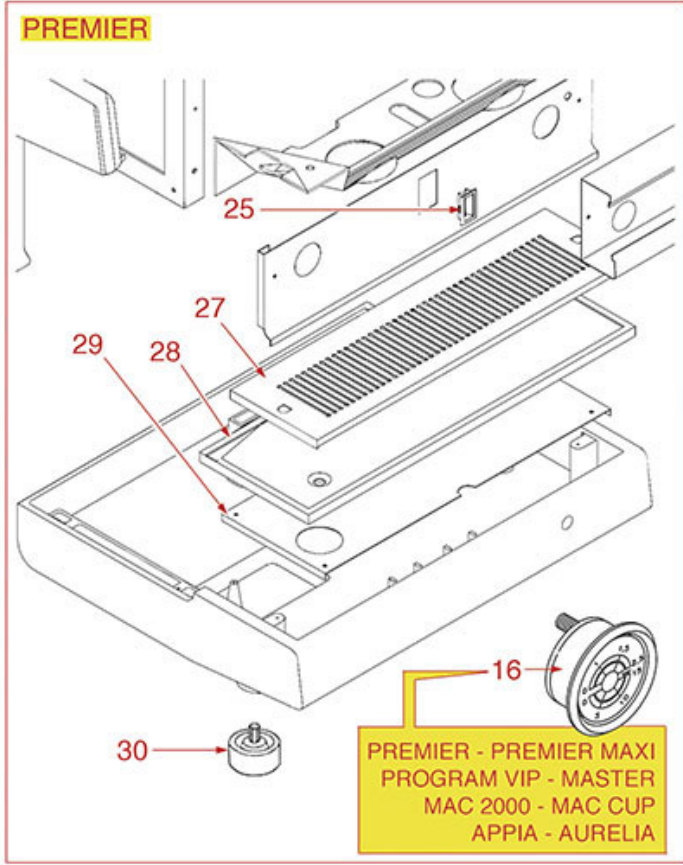

MISCELLANEOUS PREMIER-MASTER-PROGRAM-MAC

NUOVA SIMONELLI

Position	LF code no.	Description
1	1443006	CONTACT THERMOSTAT 55°C 250V 16A
2	1755020	CARTRIDGE HEATING ELEMENT 14W 230V
12	3351004	RELAY 56.32 12A 230V 50/60Hz
16	1245503	BOILER-PUMP PRESSURE GAUGE ø 60 mm
17	1320531	PRESSURE SWITCH P302/6 3-POLES 30A
18	1240006	MICROSWITCH 250V 16A
19	1185721	CUP WARMING GRID
19	1185722	CUP WARMING GRILL
19	1185723	CUP WARMING GRID
24	1241912	SELECTOR SWITCH KNOB
30	1313516	FOOT ø 48x40 mm M10