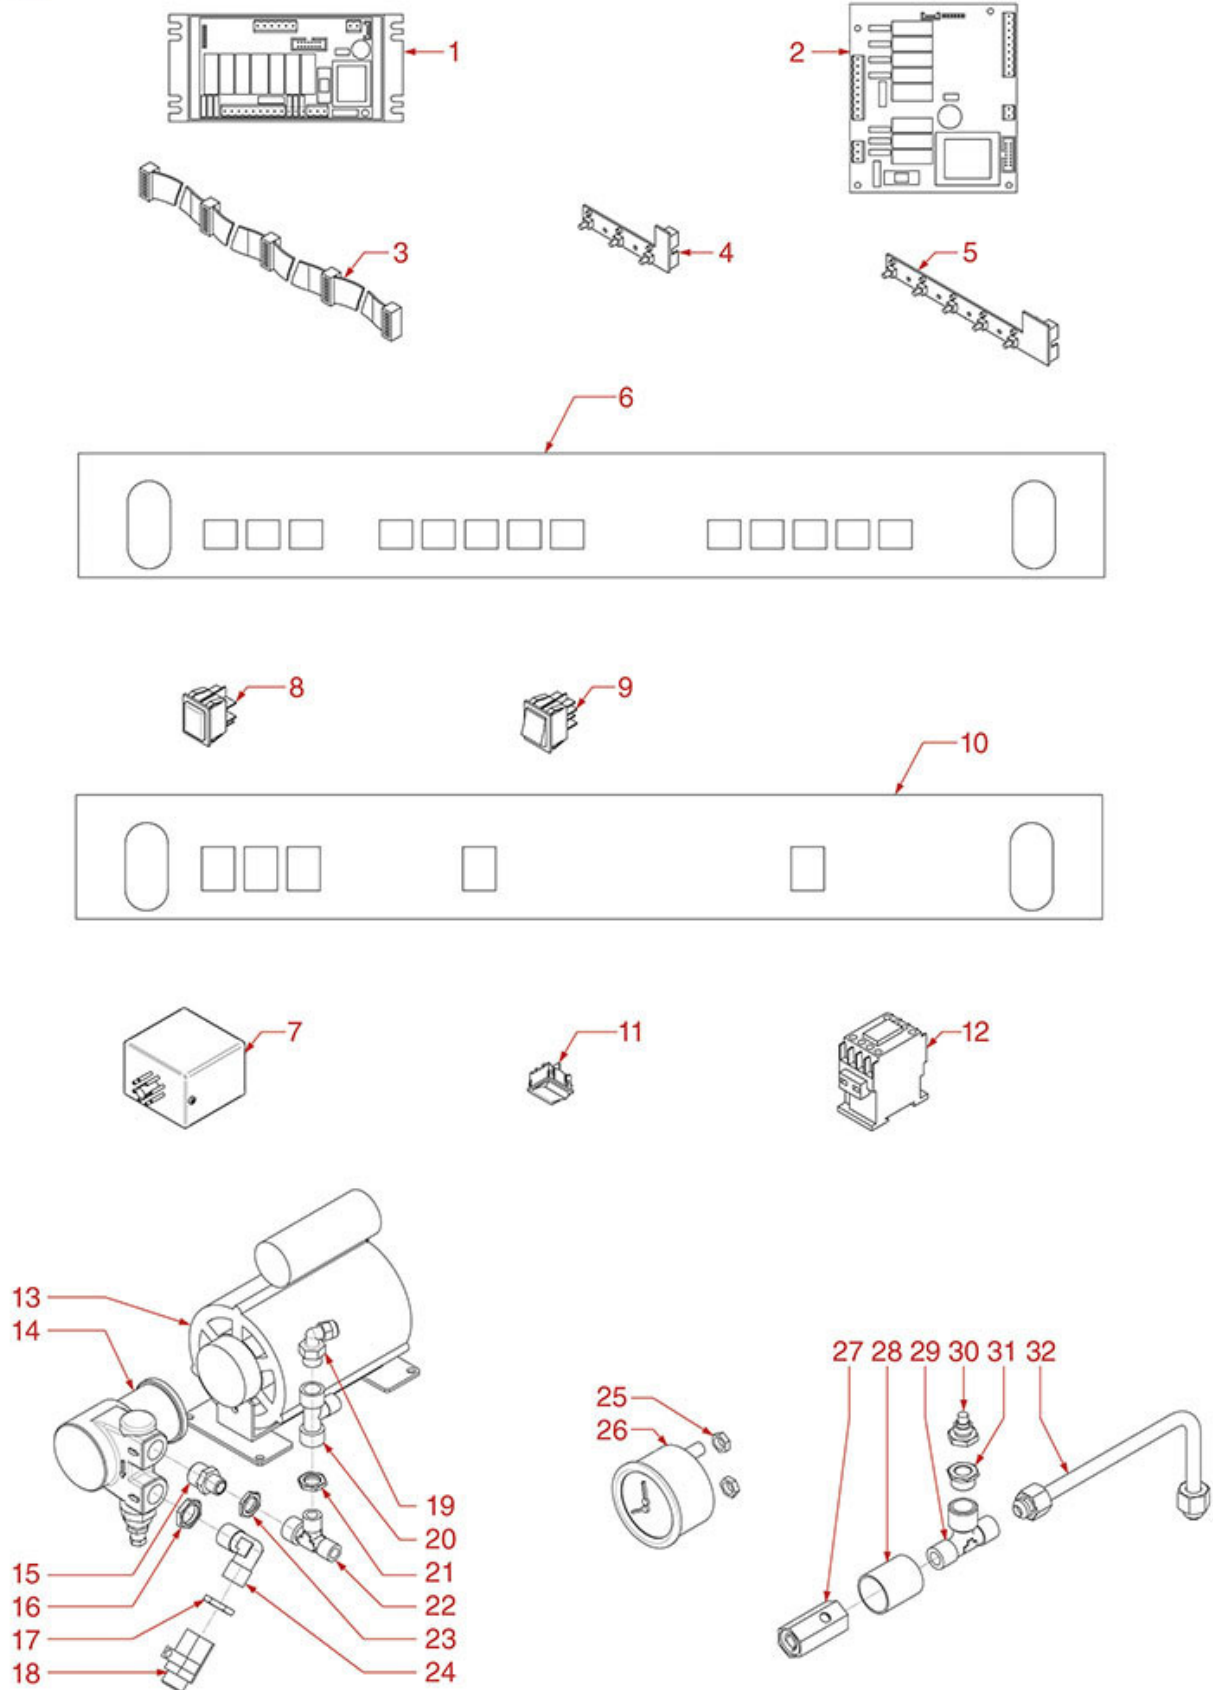

ELECTRICAL COMPONENTS AND MOTOR APPIA

APPIA

NS4002

NUOVA SIMONELLI

Position	LF code no.	Description
1	5032628	DOSER CONTROL BOX 2 GROUPS "V"
2	5054990	ELECTRONIC CIRCUIT BOARD CPU
3	5052176	CABLE FLAT 14 POLES 1250 mm
4	5032626	PUSH-BUTTON PANEL 3 BUTTONS SERVICES
5	5032627	PUSH-BUTTON PANEL 5 BUTTONS DELIVERY
7	1341305	LEVEL REGULATOR RL30/1E/2C/8 230/240V
8	3221013	RED INDICATOR LAMP 230V
9	3319019	RED BIPOLAR SWITCH 16A 250V
11	1319392	BLACK BIPOLAR SWITCH 10A 250V
12	3446561	CONTACTOR LOVATO BF0910A
13	1240065	MOTOR RPM WITH CLAMP 120W
14	1330001	ROTARY VANE PUMP ROTOFLOW ø 3/8" NPT
15	1349112	FITTING ø 1/4"M-3/8"M
18	3526704	BALLCOCK VALVE ø 3/8"MF
19	3349317	ELBOW FITTING 1/4"M ø 6/4
20	1349702	"T" FITTING ø 1/4"F-1/4"F-1/4"M NICKEL-P
22	1349244	"T" FITTING ø 1/4"M-1/4"M-1/4"F
24	1349706	L-FITTING ø 3/8"M-3/8"M NICKEL-PLATED
25	1348035	NUT 1/8"
26	1245503	BOILER-PUMP PRESSURE GAUGE ø 60 mm
27	1523572	BOILER VALVE ø 3/8"M - 1,8 bar CE/PED
29	1349240	"T" FITTING ø 3/8"M-3/8"F-3/8"M
30	1523534	BOILER VALVE ø 1/4"M
31	1349132	FITTING ø 3/8"M-1/4"F