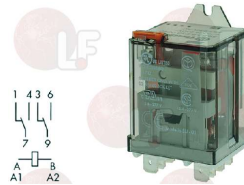

NUOVA SIMONELLI 04200046