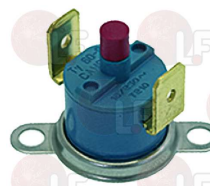

NUOVA SIMONELLI 09500004