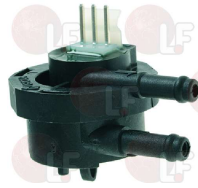

Suitable for:

5032820 VOLUMETRIC FLOWMETER GICAR NSF
hose-end inlet/outlet $\varnothing$ 7 mm
jet $\varnothing$ 1,2 mm

NUOVA SIMONELLI 04900660

Suitable for:

1455022 VOLUMETRIC FLOWMETER GM
fittings $\varnothing$ 1/4"FF
for Coffee machine (VICTORIA ARDUINO) VENUSBAR