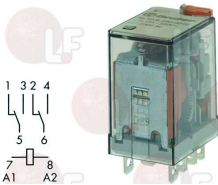

NUOVA SIMONELLI 04200007

3351004 RELAY 56.32 12A 230V 50/60Hz
 2 switching contacts

NUOVA SIMONELLI 04200044

3351021 RELAY 62.82 16A 230V 50/60Hz
 2 switching contacts

NUOVA SIMONELLI 04200046

Rotary switches