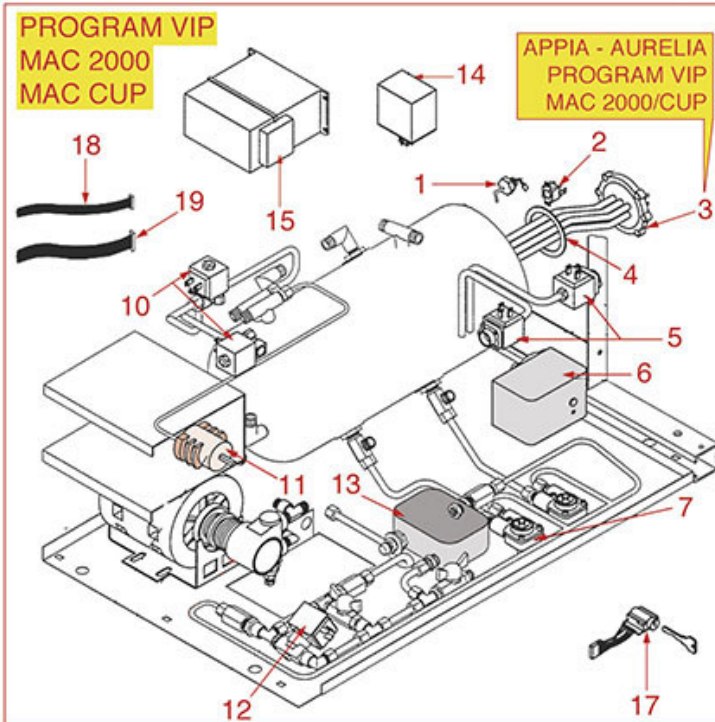

BOILER AND PUSH BUTTONS PROGRAM-MAC

NUOVA SIMONELLI

Position	LF code no.	Description
1	3341011	LEVEL PROBE $\varnothing$ 1/4"M - 140 mm
2	1444535	CONTACT THERMOSTAT 135°C 16A 250V
3	1755078	HEATING ELEMENT 1800W 230V
3	1755142	HEATING ELEMENT 3000W 220/380V
3	1755143	HEATING ELEMENT 5000W 220V
3	1755666	HEATING ELEMENT 1500W 110V
4	1186409	FLAT TEFLON GASKET $\varnothing$ 68x55x3 mm
4	1186638	FLAT CARBO GASKET $\varnothing$ 67x55x3 mm
5	1120330	3-WAY SOLENOID VALVE LUCIFER 240V 50Hz
5	1120335	3-WAY SOLENOID VALVE PARKER 230V 50/60Hz
6	1320531	PRESSURE SWITCH P302/6 3-POLES 30A
6	1320533	MEMBRANE KIT FOR PRESSURE SWITCH
6	1320541	PRESSURE SWITCH PARKER
7	1455031	FLOWMETER GICAR
10	1120354	2-WAY SOLENOID VALVE PARKER 230V 50/60Hz
11	1057024	SELECTOR SWITCH 0-1 POSITIONS 16A 500V
11	1319045	SELECTOR SWITCH 0-1 POSITIONS 32A 600V
12	1120310	2-WAY SOLENOID VALVE SIRAI 230V 50Hz
13	1527526	DRAIN TUB
14	1341305	LEVEL REGULATOR RL30/1E/2C/8 230/240V
15	1054561	DOSER CONTROL BOX 2 GROUPS 230V
22	1390101	CIRCUIT BOARD 6 BUTTONS
25	1390102	CIRCUIT BOARD 2 BUTTONS
29	1390512	SERVICE CIRCUIT BOARD
30	1390511	CIRCUIT BOARD 6 BUTTONS
34	3319019	RED BIPOLAR SWITCH 16A 250V
35	3221013	RED INDICATOR LAMP 230V
38	3319420	RED BIPOLAR SWITCH 16A 250V
40	1221202	RED INDICATOR LAMP 250V
41	1319929	PUSH-BUTTON PANEL BOARD 7 BUTTONS
44	3319420	RED BIPOLAR SWITCH 16A 250V
45	1221202	RED INDICATOR LAMP 250V
46	1319234	PUSH-BUTTON PANEL MEMBRANE 7 BUTTONS