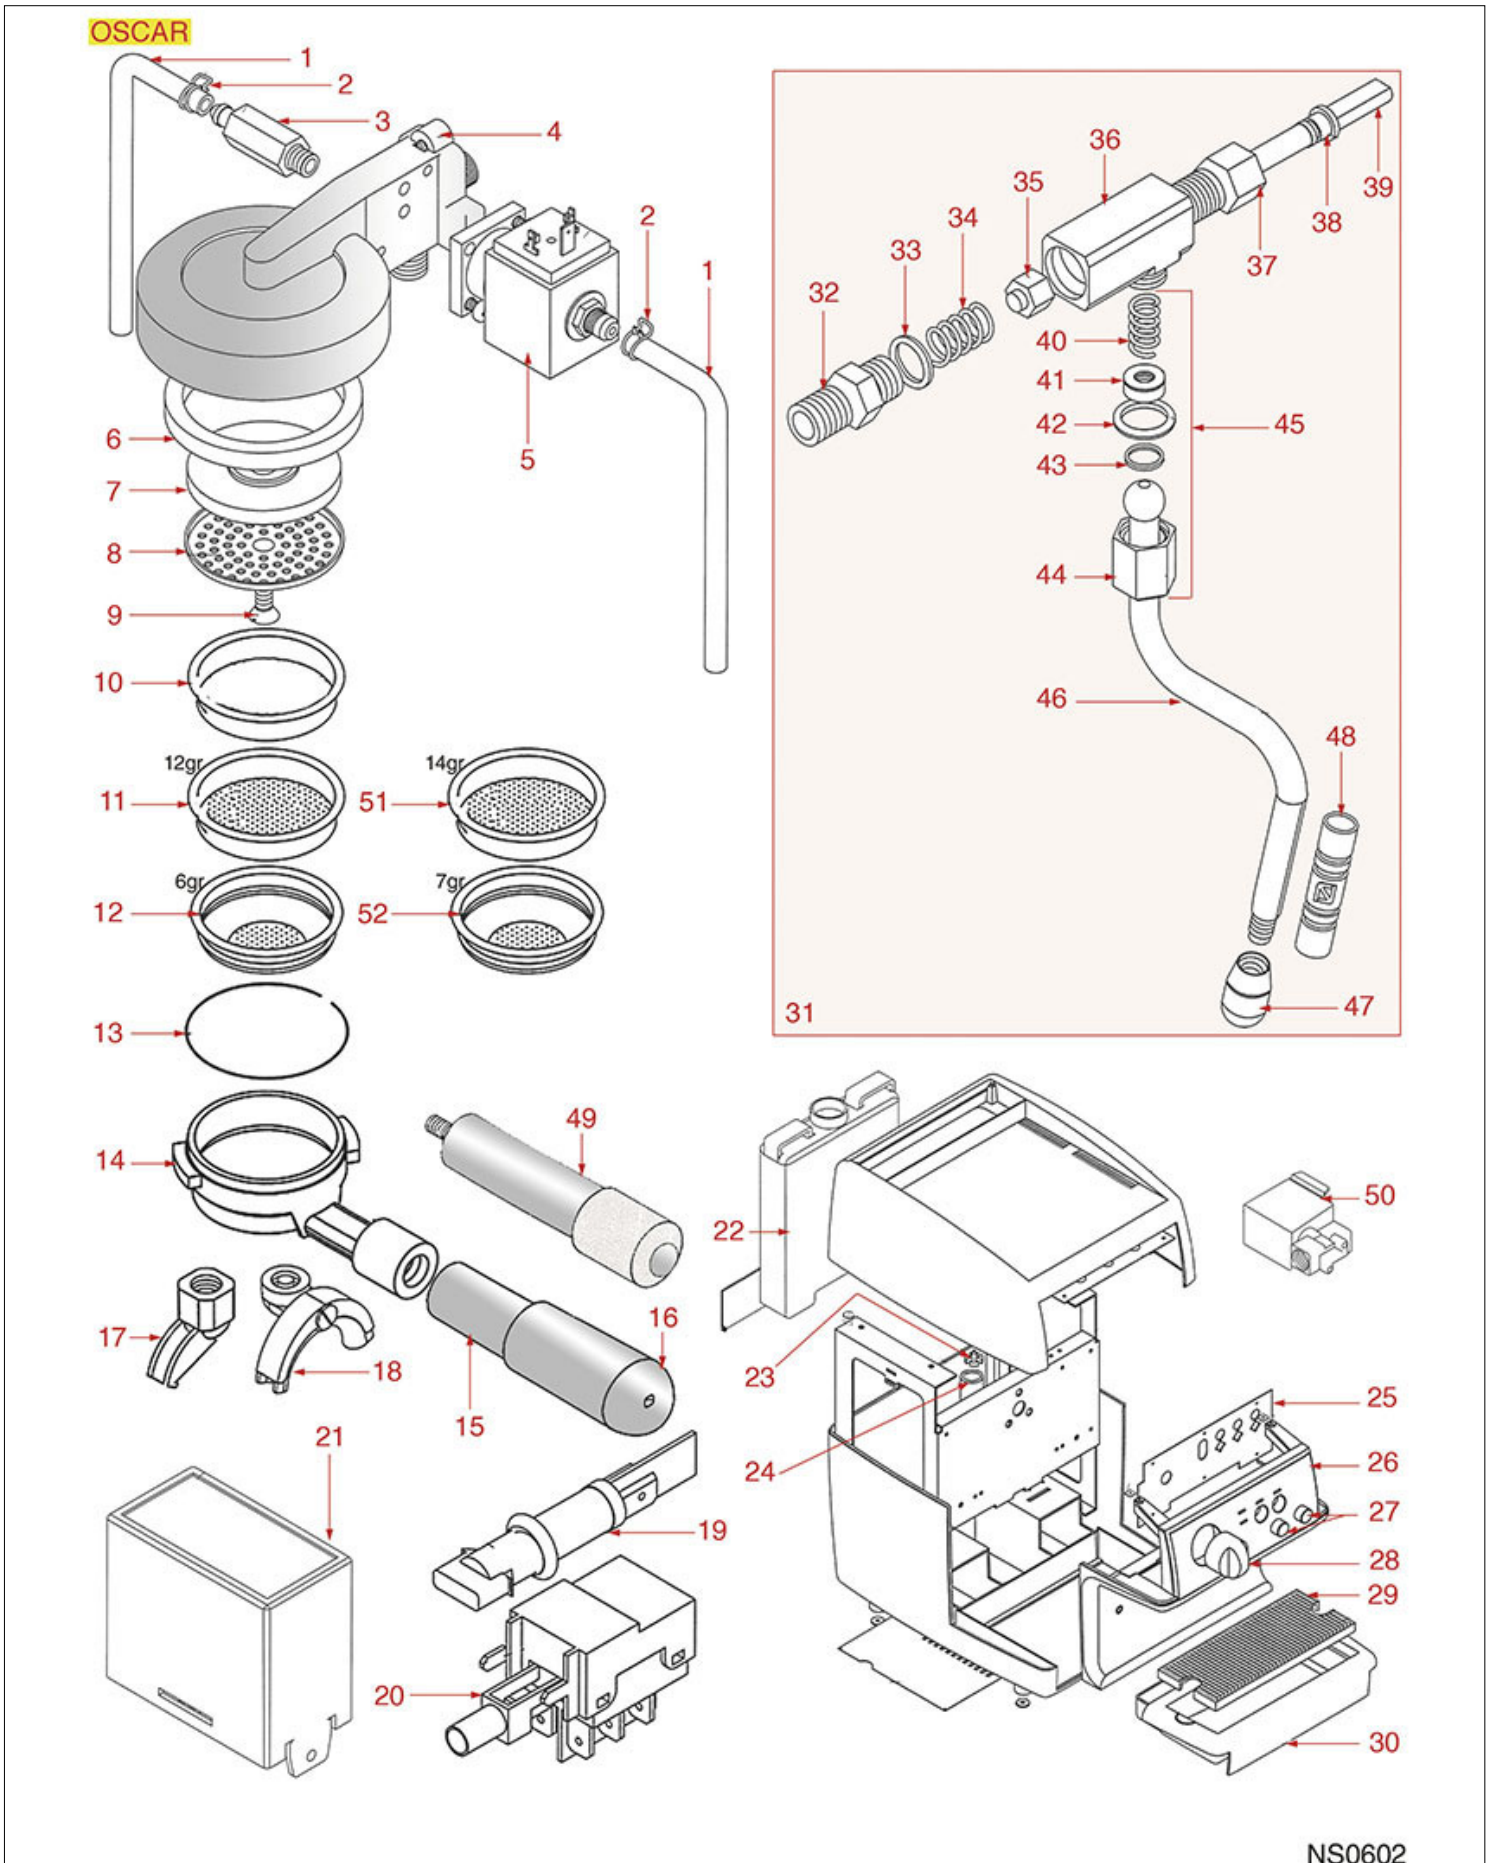

BREW GROUP AND MISCELLANEAOUS OSCAR

Positions without LF code no.: upon request

NUOVA SIMONELLI

Position	LF code no.	Description
1	1449682	SILICONE HOSE $\varnothing$ 5x8 SHORE 60 - 10 m
5	1120330	3-WAY SOLENOID VALVE LUCIFER 240V 50Hz
5	1120335	3-WAY SOLENOID VALVE PARKER 230V 50/60Hz
6	1186400	FILTER HOLDER GASKET $\varnothing$ 71x56x8,2 mm
6	1186837	FILTER HOLDER GASKET $\varnothing$ 72x58x7 mm
6	1186838	FILTER HOLDER GASKET $\varnothing$ 72x58x7 mm
6	1486008	FILTER HOLDER GASKET $\varnothing$ 72x57x7 mm
7	1326037	SHOWER HOLDER SPRAYER
8	1081026	SHOWER $\varnothing$ 56.5 mm
9	1528016	ST/STEEL SCREW M6x16 mm
10	1160339	BLIND FILTER
11	1160071	2 CUPS FILTER 12 gr
12	1160070	1 CUP FILTER 6 gr
13	1250101	FILTER BLOCKING SPRING $\varnothing$ 1,00 mm INOX
14	1165031	FILTER HOLDER SIMONELLI
15	1241023	FILTER HOLDER HANDLE
17	1022501	SINGLE SPOUT $\varnothing$ 3/8"
18	1022502	DOUBLE SPOUT $\varnothing$ 3/8"
19	1221004	RED PILOT LIGHT 230V
20	1319092	BIPOLAR SWITCH 16A 250V
21	1341004	LEVEL REGULATOR RL30/2S/3R 230V
22	1080161	WATER CONTAINER 2 L
27	1319093	SWITCH BUTTON
31	5027943	COMPLETE STEAM TAP
32	1349031	SPRING HOLDER FITTING 3/8"
33	3243086	O-RING 0117 EPDM
34	1250531	SPRING $\varnothing$ 11.5x25 mm
35	1321601	COMPLETE GASKET HOLDER FOR TAP
38	1186514	O-RING 02015 SILICON
40	1250019	SPRING $\varnothing$ 12x16.5 mm
42	3243086	O-RING 0117 EPDM
43	1186805	O-RING 0115 EPDM
45	1349516	ARTICULATION FITTING $\varnothing$ 3/8"
48	1186398	BURN PREVENTING PIPE HANDGRIP $\varnothing$ 8 mm
49	1241502	FILTER HOLDER HANDLE M10
50	1120040	2-WAY SOLENOID VALVE ODE $\varnothing$ 1/4" 230V 8W
51	1160053	2 CUPS FILTER 14 gr
52	1160072	1 CUP FILTER 7 gr