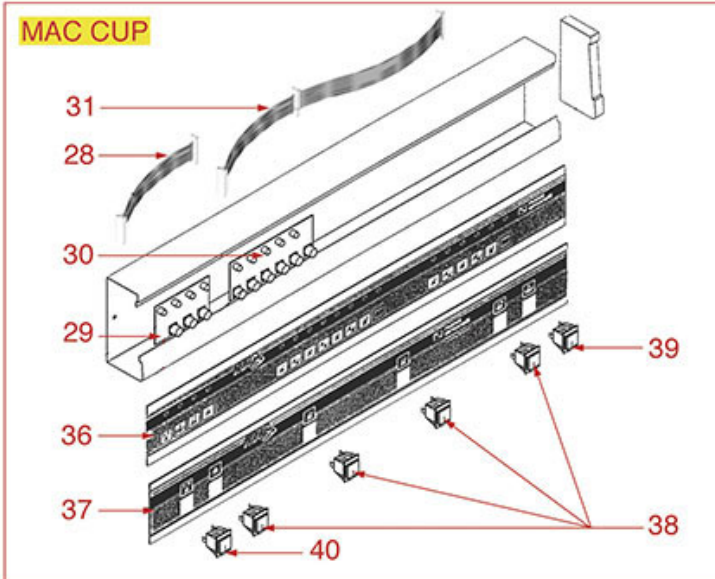

BOILER AND PUSH BUTTONS PROGRAM-MAC

NUOVA SIMONELLI

Position	LF code no.	Description
1	3341011	LEVEL PROBE $\varnothing$ 1/4"M - 140 mm
2	1444535	CONTACT THERMOSTAT 135°C 16A 250V
3	1755078	HEATING ELEMENT 1800W 230V
3	1755142	HEATING ELEMENT 3000W 220/380V
3	1755143	HEATING ELEMENT 5000W 220V
3	1755666	HEATING ELEMENT 1500W 110V
4	1186409	FLAT TEFLON GASKET $\varnothing$ 68x55x3 mm
4	1186638	FLAT CARBO GASKET $\varnothing$ 67x55x3 mm
5	1120330	3-WAY SOLENOID VALVE LUCIFER 240V 50Hz
5	1120335	3-WAY SOLENOID VALVE PARKER 230V 50/60Hz
6	1320531	PRESSURE SWITCH P302/6 3-POLES 30A
6	1320533	MEMBRANE KIT FOR PRESSURE SWITCH
6	1320541	PRESSURE SWITCH PARKER
7	1455031	FLOWMETER GICAR
10	1120354	2-WAY SOLENOID VALVE PARKER 230V 50/60Hz
11	1057024	SELECTOR SWITCH 0-1 POSITIONS 16A 500V
11	1319045	SELECTOR SWITCH 0-1 POSITIONS 32A 600V
12	1120310	2-WAY SOLENOID VALVE SIRAI 230V 50Hz
13	1527526	DRAIN TUB
14	1341305	LEVEL REGULATOR RL30/1E/2C/8 230/240V
15	1054561	DOSER CONTROL BOX 2 GROUPS 230V
22	1390101	CIRCUIT BOARD 6 BUTTONS
25	1390102	CIRCUIT BOARD 2 BUTTONS
29	1390512	SERVICE CIRCUIT BOARD
30	1390511	CIRCUIT BOARD 6 BUTTONS
34	3319019	RED BIPOLAR SWITCH 16A 250V
35	3221013	RED INDICATOR LAMP 230V
38	3319420	RED BIPOLAR SWITCH 16A 250V
40	1221202	RED INDICATOR LAMP 250V
41	1319929	PUSH-BUTTON PANEL BOARD 7 BUTTONS
44	3319420	RED BIPOLAR SWITCH 16A 250V
45	1221202	RED INDICATOR LAMP 250V
46	1319234	PUSH-BUTTON PANEL MEMBRANE 7 BUTTONS