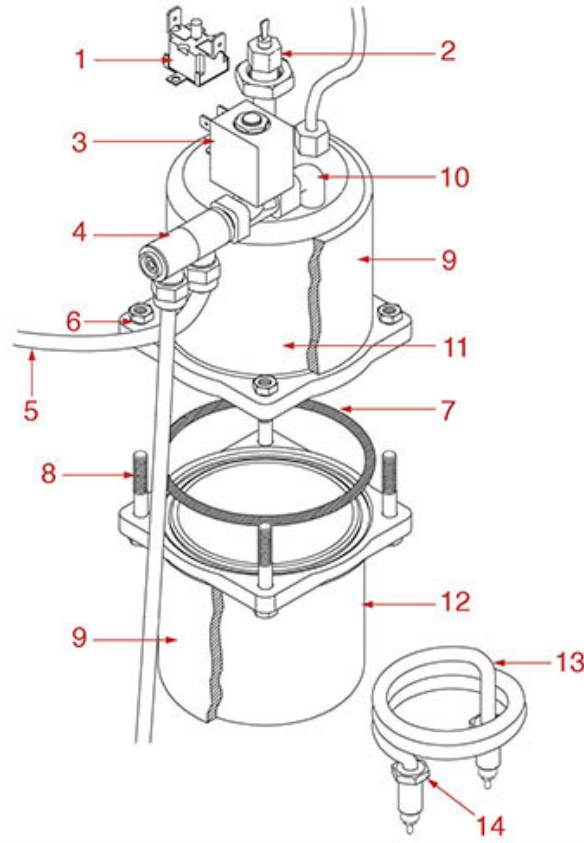

BOILER JAZZ-MICROBAR

JAZZ