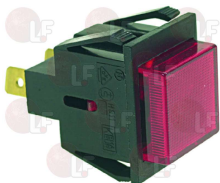

NUOVA SIMONELLI 04200031

1221004 RED PILOT LIGHT 230V