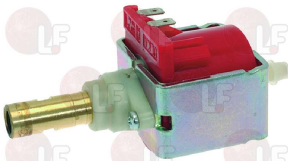

NUOVA SIMONELLI 04800005

1349652 90° FITTING $\varnothing$ 1/8 F