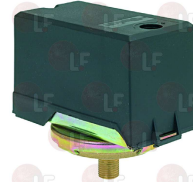

NUOVA SIMONELLI

1. **1320531 PRESSURE SWITCH P302/6 3-POLES 30A**
   CE-SEV-ASE-UL approved
   ISO 228 G connection 1/4" M for pipe ø 4x6 mm
   adjustable scale 0.5÷1.4 bar
   fixed differential 0.15 (j 0.06) bar
   fluid temperature max :140°C
   max contact load : 220V 7KW (30A)
   400V 12KW (30A)
   for Coffee machine (AZKOYEN) AZ04 - BRAVO - VIENNA
   for Coffee machine (BEZZERA) ELLISSE
   for Coffee machine (CIMBALI) M15 - M20 - M27 - M30
   for Coffee machine (FAEMA) COMPACT - DUE - DUEA
   EXPRESS - E64 - E66 - E91 - E92 - P4 - P6
   for Coffee machine (RENEKA) VIVAS
   for Coffee machine (VIBIEMME) CHIMAERA - CUBO
   DOMOBARSUPER - DOSAPLUS - EVOLUTION - KOMETA