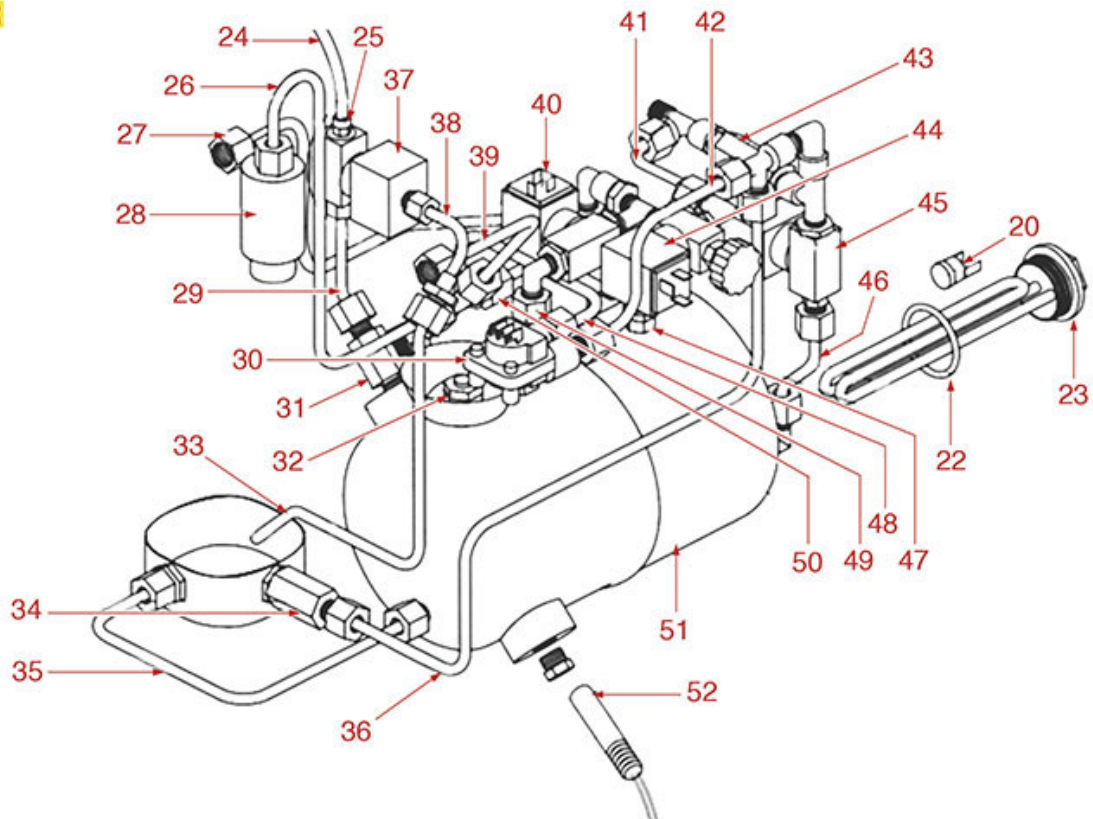

BOILER OSCAR-MASTER

OSCAR

MASTER