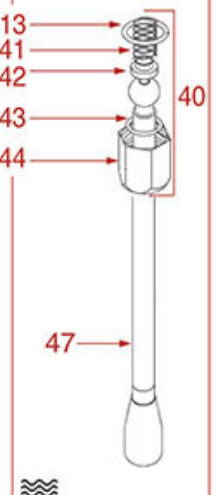

PREMIER MAXI