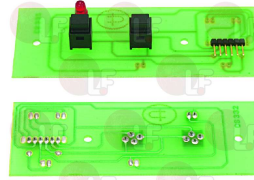

NUOVA SIMONELLI 04900042

1390101 CIRCUIT BOARD 6 BUTTONS
dimensions 148x58 mm.
for Coffee machine (NUOVA SIMONELLI) PREMIER
PROGRAMVIP