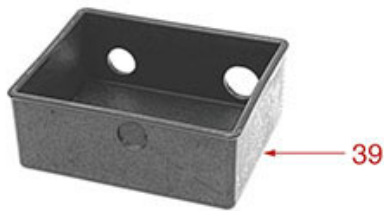

HYDRAULIC COMPONENTS PROGRAM-PREMIER-MAC

PROGRAM VIP
MAC CUP
MAC 2000

MAC CUP