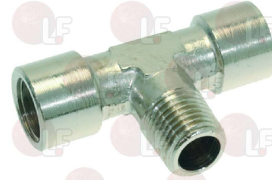

NUOVA SIMONELLI 07300366

1349244 "T" FITTING $\varnothing$ 1/4"M-1/4"M-1/4"F