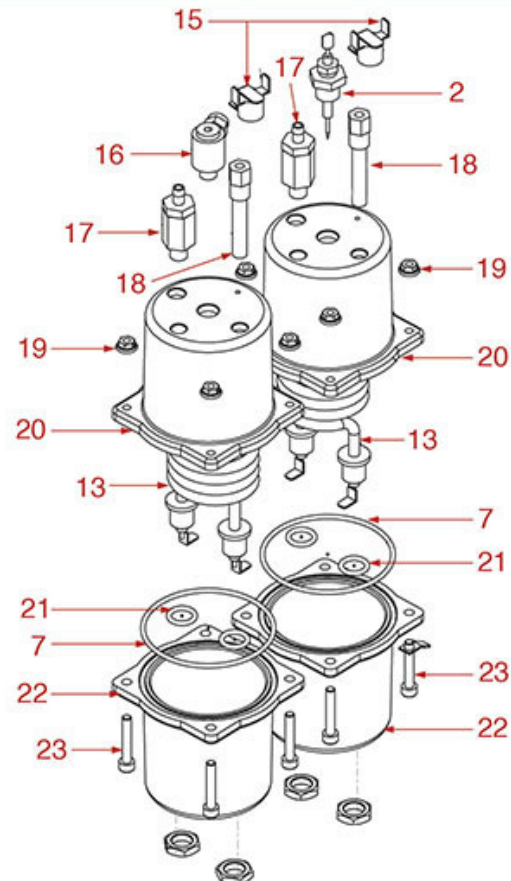

BOILER JAZZ-MICROBAR

JAZZ

MICROBAR