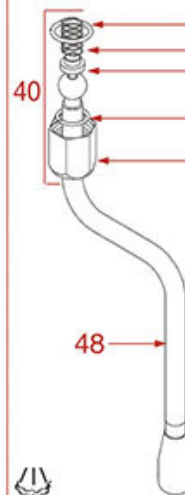

**PROGRAM VIP
MAC 2000
MAC CUP**