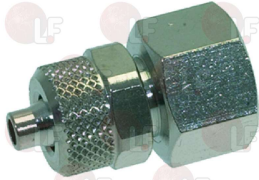

NUOVA SIMONELLI 07300201

Suitable for:

3349302 STRAIGHT FITTING 1/4" M \varnothing 6/4

NUOVA SIMONELLI 07300362

3349306 STRAIGHT FITTING 1/8" F \varnothing 6/4

NUOVA SIMONELLI 07300376

3349301 STRAIGHT FITTING 1/8" M \varnothing 6/4