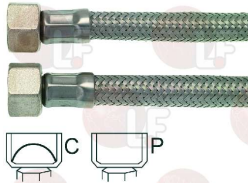

NUOVA SIMONELLI 07300352

Inlet hoses

1449710 FLEX HOSE \varnothing 3/8" Fp x Fc L.30 cm
stainless steel coated
conical and flat fitting
external pipe \varnothing 12 mm

NUOVA SIMONELLI

3090759 PVC PIPE \varnothing 4/6 mm - 10 m
alimentary