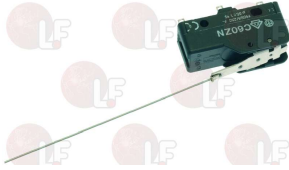

1240006 MICROSWITCH 250V 16A

NUOVA SIMONELLI 04200042

Motors

1240282 CLAMP RPM MOTOR 165W

model 11002708
power 165W 220/230V 50/60Hz
capacitor 10 mf
for rotary vane pump
for Coffee machine (NUOVA SIMONELLI) APPIA
AURELIA - PREMIER
for Coffee machine (VICTORIA ARDUINO) ADONIS
VENUSBAR