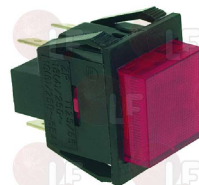

3319420 RED BIPOLAR SWITCH 16A 250V
with indicator lamp
mounting hole 22x27 mm