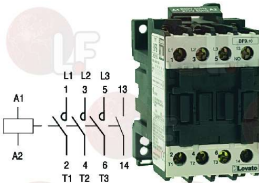

NUOVA SIMONELLI 04200019

Cup support grids

1185020 CUP WARMING GRID
dimensions 255x130 mm
for Coffee machine (VICTORIA ARDUINO) ADONIS