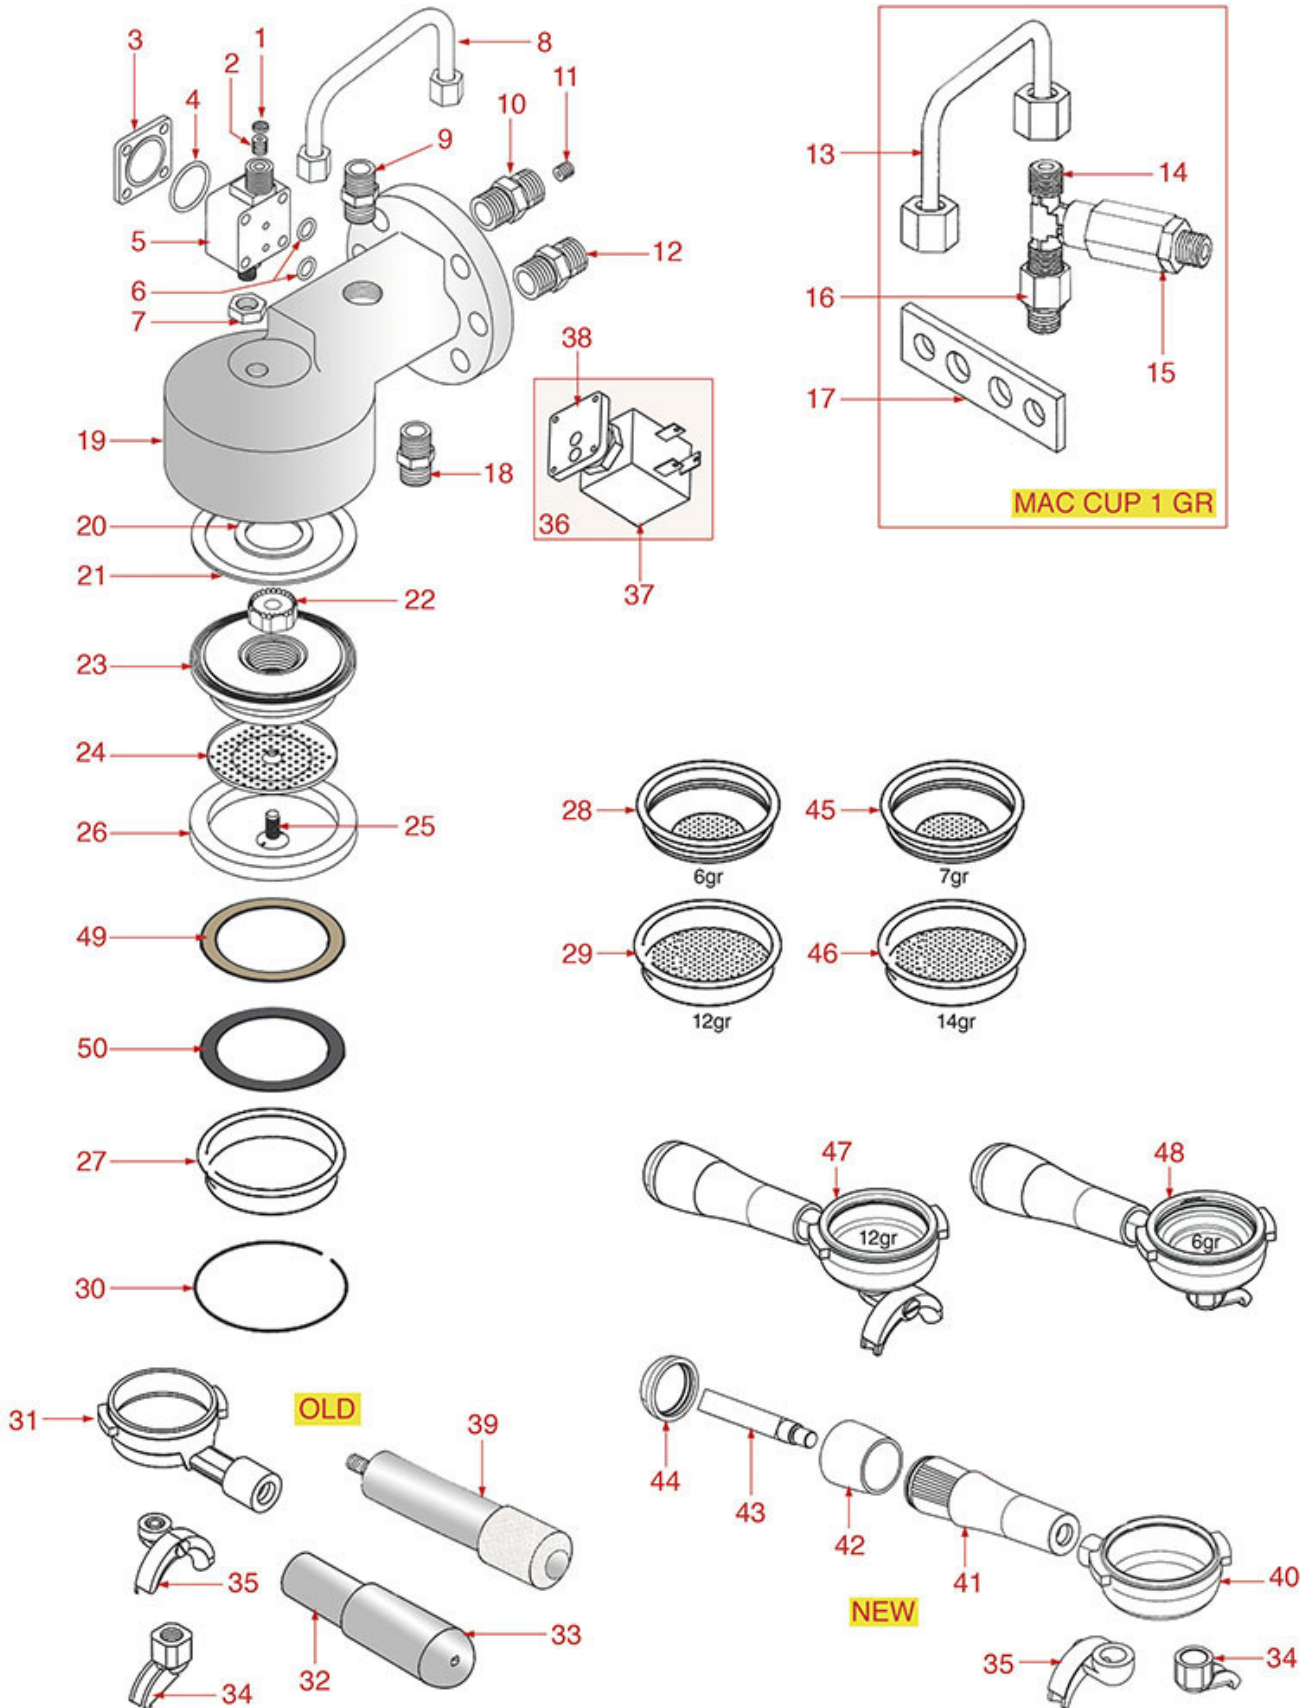

BREW GROUP PROGRAM-MACC-PERSONAL

PROGRAM VIP - MAC CUP - PERSONAL

NS0402

Positions without LF code no.: upon request

NUOVA SIMONELLI

Position	LF code no.	Description
1	1160566	STAINLESS STEEL WATER FILTER $\varnothing$ 8 mm
2	1501574	JET M6x6 LOCK $\varnothing$ 0.8 mm
2	1501578	NOZZLE M6x1 HOLE $\varnothing$ 0,5 mm
3	1018507	FITTING CAP
4	1186401	O-RING 02093 EPDM
5	1018506	NOZZLE HOLDER FITTING FOR SOLENOID VALVE
6	1186610	RED SILICONE O-RING R5 GASKET
6	1186611	O-RING 02025 RED SILICONE
6	1186612	O-RING 02025 VITON
7	1348035	NUT 1/8"
8	1449035	VALVE MANIFOLD PIPE
9	1349102	FITTING $\varnothing$ 1/4"M-1/4"M
10	1349032	FITTING 3/8"-3/8" INSIDE M8
11	1349033	JET M8x1 HOLE $\varnothing$ 4.0 mm
12	1349103	FITTING $\varnothing$ 3/8"M-3/8"M
15	1523405	EXPANSION VALVE $\varnothing$ 1/4"M-1/4"M
17	1186546	COFFEE GROUP GASKET 100x30x3 mm
18	1349102	FITTING $\varnothing$ 1/4"M-1/4"M
20	1186547	FLAT CARBO GASKET $\varnothing$ 32x24x1.5 mm
21	1186548	FLAT CARBO GASKET $\varnothing$ 73x61.1x1.5 mm
22	1501576	BREW GROUP SPRAY NOZZLE
23	1326036	SHOWER HOLDER SPRAYER
24	1081026	SHOWER $\varnothing$ 56.5 mm
25	1528016	ST/STEEL SCREW M6x16 mm
26	1186837	FILTER HOLDER GASKET $\varnothing$ 72x58x7 mm
26	1186838	FILTER HOLDER GASKET $\varnothing$ 72x58x7 mm
27	1160339	BLIND FILTER
28	1160070	1 CUP FILTER 6 gr
29	1160071	2 CUPS FILTER 12 gr
30	1250101	FILTER BLOCKING SPRING $\varnothing$ 1,00 mm INOX
31	1165031	FILTER HOLDER SIMONELLI
32	1241023	FILTER HOLDER HANDLE
34	1022501	SINGLE SPOUT $\varnothing$ 3/8"
35	1022502	DOUBLE SPOUT $\varnothing$ 3/8"
36	1120330	3-WAY SOLENOID VALVE LUCIFER 240V 50Hz
36	1120335	3-WAY SOLENOID VALVE PARKER 230V 50/60Hz
37	1120332	COIL LUCIFER/PARKER 220/240V 9W 50Hz
37	3120032	COIL PARKER ZB09 9W 220/240V 50/60Hz
38	1120334	3-WAY MECHANICAL COMPONENT LUCIFER
38	1120339	3-WAY MECHANICAL COMPONENT PARKER
39	1241502	FILTER HOLDER HANDLE M10
40	1165012	FILTER HOLDER SIMONELLI
41	1241027	FILTER HOLDER KNOB
42	1241026	RUBBER F. FILTER HOLDER HANDLE
43	1241031	STAIN.STEEL PIN F. FILTER HOLDER HANDLE
44	1241032	FILTER HOLDER KNOB CAP
45	1160072	1 CUP FILTER 7 gr
46	1160053	2 CUPS FILTER 14 gr
47	1165055	2 CUPS FILTER HOLDER ASSEMBLY SIMONELLI
48	1165045	1 CUP FILTER HOLDER ASSEMBLY SIMONELLI
49	1190001	PAPER SEAL $\varnothing$ 73x59x0.8 mm
50	1190002	RUBBER SEAL $\varnothing$ 73x59x1 mm EPDM