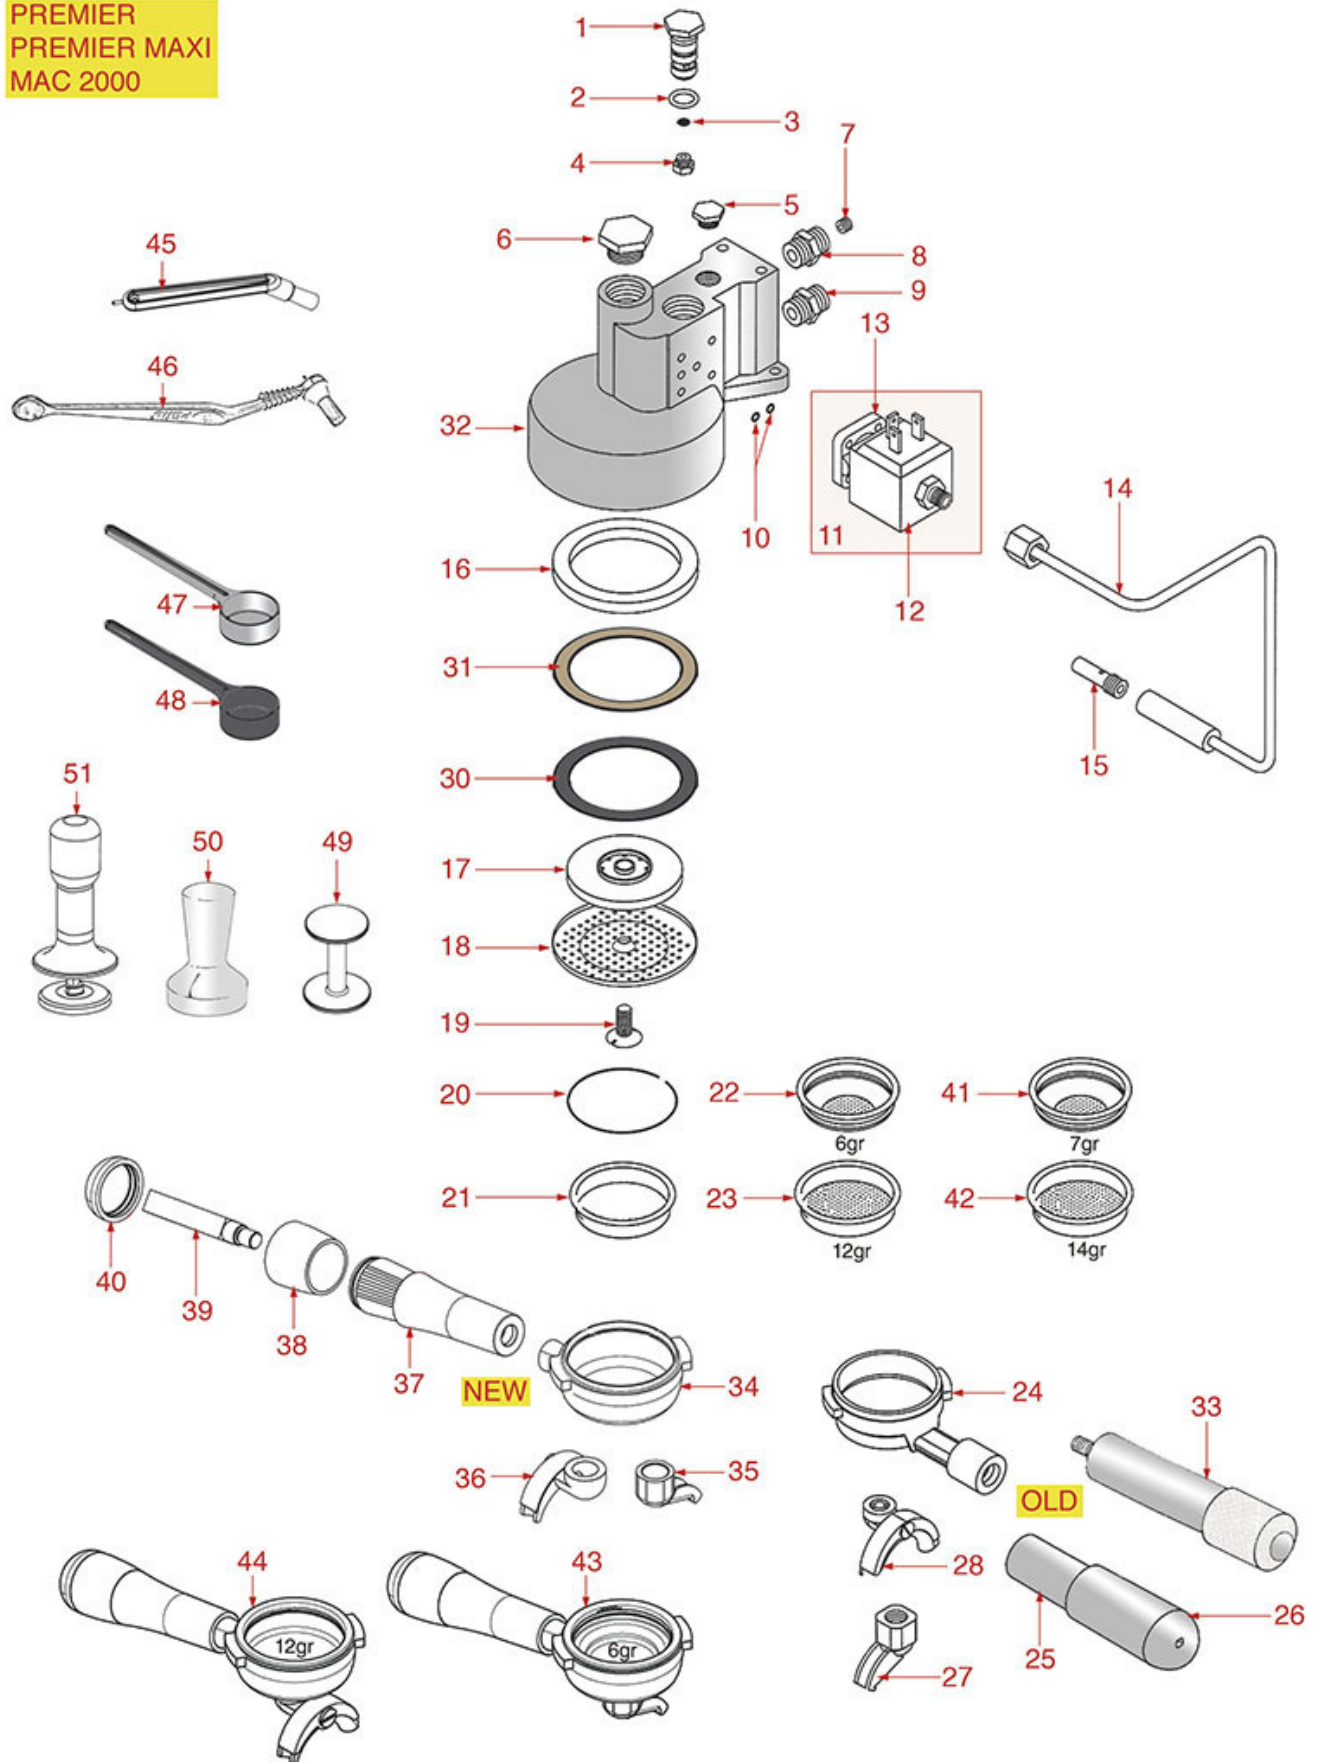

BREW GROUP PREMIER-MAXI-MAC2000

**PREMIER
PREMIER MAXI
MAC 2000**

NS0302

NUOVA SIMONELLI

Position	LF code no.	Description
1	1349416	CAP FOR BREW GROUP
2	1186626	O-RING 0114 EPDM
3	1160566	STAINLESS STEEL WATER FILTER $\varnothing$ 8 mm
4	1500526	NOZZLE M10x1 HOLE $\varnothing$ 0.8 mm
5	1439020	CAP $\varnothing$ 1/4" M FOR BREW GROUP
6	1439022	CAP $\varnothing$ 20 mm FOR BREW GROUP
7	1349033	JET M8x1 HOLE $\varnothing$ 4.0 mm
8	1349032	FITTING 3/8"-3/8" INSIDE M8
9	1349103	FITTING $\varnothing$ 3/8" M-3/8" M
10	1186611	O-RING 02025 RED SILICONE
10	1186612	O-RING 02025 VITON
11	1120330	3-WAY SOLENOID VALVE LUCIFER 240V 50Hz
11	1120335	3-WAY SOLENOID VALVE PARKER 230V 50/60Hz
12	1120332	COIL LUCIFER/PARKER 220/240V 9W 50Hz
12	3120032	COIL PARKER ZB09 9W 220/240V 50/60Hz
13	1120334	3-WAY MECHANICAL COMPONENT LUCIFER
13	1120339	3-WAY MECHANICAL COMPONENT PARKER
16	1186837	FILTER HOLDER GASKET $\varnothing$ 72x58x7 mm
16	1186838	FILTER HOLDER GASKET $\varnothing$ 72x58x7 mm
17	1326037	SHOWER HOLDER SPRAYER
18	1081026	SHOWER $\varnothing$ 56.5 mm
19	1528016	ST/STEEL SCREW M6x16 mm
20	1250101	FILTER BLOCKING SPRING $\varnothing$ 1,00 mm INOX
21	1160339	BLIND FILTER
22	1160070	1 CUP FILTER 6 gr
23	1160071	2 CUPS FILTER 12 gr
24	1165031	FILTER HOLDER SIMONELLI
25	1241023	FILTER HOLDER HANDLE
27	1022501	SINGLE SPOUT $\varnothing$ 3/8"
28	1022502	DOUBLE SPOUT $\varnothing$ 3/8"
30	1190002	RUBBER SEAL $\varnothing$ 73x59x1 mm EPDM
31	1190001	PAPER SEAL $\varnothing$ 73x59x0.8 mm
33	1241502	FILTER HOLDER HANDLE M10
34	1165012	FILTER HOLDER SIMONELLI
35	1022501	SINGLE SPOUT $\varnothing$ 3/8"
36	1022502	DOUBLE SPOUT $\varnothing$ 3/8"
37	1241027	FILTER HOLDER KNOB
38	1241026	RUBBER F. FILTER HOLDER HANDLE
39	1241031	STAIN.STEEL PIN F. FILTER HOLDER HANDLE
40	1241032	FILTER HOLDER KNOB CAP
41	1160072	1 CUP FILTER 7 gr
42	1160053	2 CUPS FILTER 14 gr
43	1165045	1 CUP FILTER HOLDER ASSEMBLY SIMONELLI
44	1165055	2 CUPS FILTER HOLDER ASSEMBLY SIMONELLI
45	1384001	BRUSH FOR COFFEE SHOWER
46	1384003	BLACK SHOWER CLEANING BRUSH
47	1069002	STAINLESS STEEL MEASURING SPOON 20 ml
48	1069001	PLASTIC MEASURING SPOON 20 ml
49	1385002	NYLON COFFEE TAMPER $\varnothing$ 50/57 mm
50	1385053	ANODISED ALUMINUM TAMPER $\varnothing$ 58 mm
51	1385600	DYNAMOMETRIC MANUAL COFFEE TAMPER $\varnothing$ 57mm
51	1385602	MANUAL DYNAMOMETRICAL TAMPER $\varnothing$ 57 mm