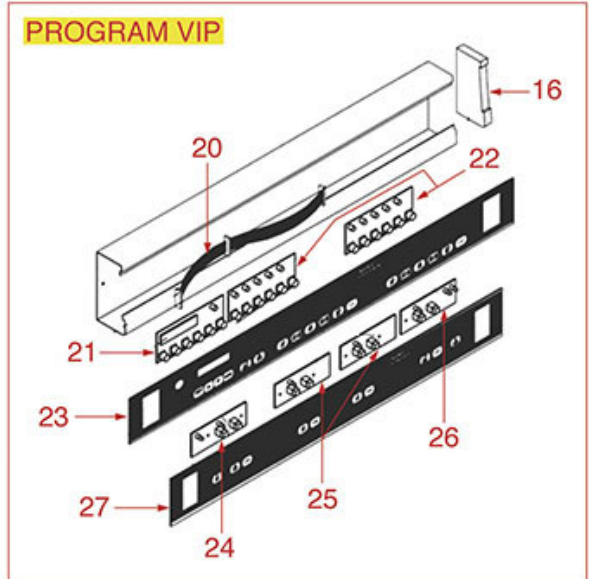

BOILER AND PUSH BUTTONS PROGRAM-MAC

NUOVA SIMONELLI

Position	LF code no.	Description
1	3341011	LEVEL PROBE $\varnothing$ 1/4"M - 140 mm
2	1444535	CONTACT THERMOSTAT 135°C 16A 250V
3	1755078	HEATING ELEMENT 1800W 230V
3	1755142	HEATING ELEMENT 3000W 220/380V
3	1755143	HEATING ELEMENT 5000W 220V
3	1755666	HEATING ELEMENT 1500W 110V
4	1186409	FLAT TEFLON GASKET $\varnothing$ 68x55x3 mm
4	1186638	FLAT CARBO GASKET $\varnothing$ 67x55x3 mm
5	1120330	3-WAY SOLENOID VALVE LUCIFER 240V 50Hz
5	1120335	3-WAY SOLENOID VALVE PARKER 230V 50/60Hz
6	1320531	PRESSURE SWITCH P302/6 3-POLES 30A
6	1320533	MEMBRANE KIT FOR PRESSURE SWITCH
6	1320541	PRESSURE SWITCH PARKER
7	1455031	FLOWMETER GICAR
10	1120354	2-WAY SOLENOID VALVE PARKER 230V 50/60Hz
11	1057024	SELECTOR SWITCH 0-1 POSITIONS 16A 500V
11	1319045	SELECTOR SWITCH 0-1 POSITIONS 32A 600V
12	1120310	2-WAY SOLENOID VALVE SIRAI 230V 50Hz
13	1527526	DRAIN TUB
14	1341305	LEVEL REGULATOR RL30/1E/2C/8 230/240V
15	1054561	DOSER CONTROL BOX 2 GROUPS 230V
22	1390101	CIRCUIT BOARD 6 BUTTONS
25	1390102	CIRCUIT BOARD 2 BUTTONS
29	1390512	SERVICE CIRCUIT BOARD
30	1390511	CIRCUIT BOARD 6 BUTTONS
34	3319019	RED BIPOLAR SWITCH 16A 250V
35	3221013	RED INDICATOR LAMP 230V
38	3319420	RED BIPOLAR SWITCH 16A 250V
40	1221202	RED INDICATOR LAMP 250V
41	1319929	PUSH-BUTTON PANEL BOARD 7 BUTTONS
44	3319420	RED BIPOLAR SWITCH 16A 250V
45	1221202	RED INDICATOR LAMP 250V
46	1319234	PUSH-BUTTON PANEL MEMBRANE 7 BUTTONS