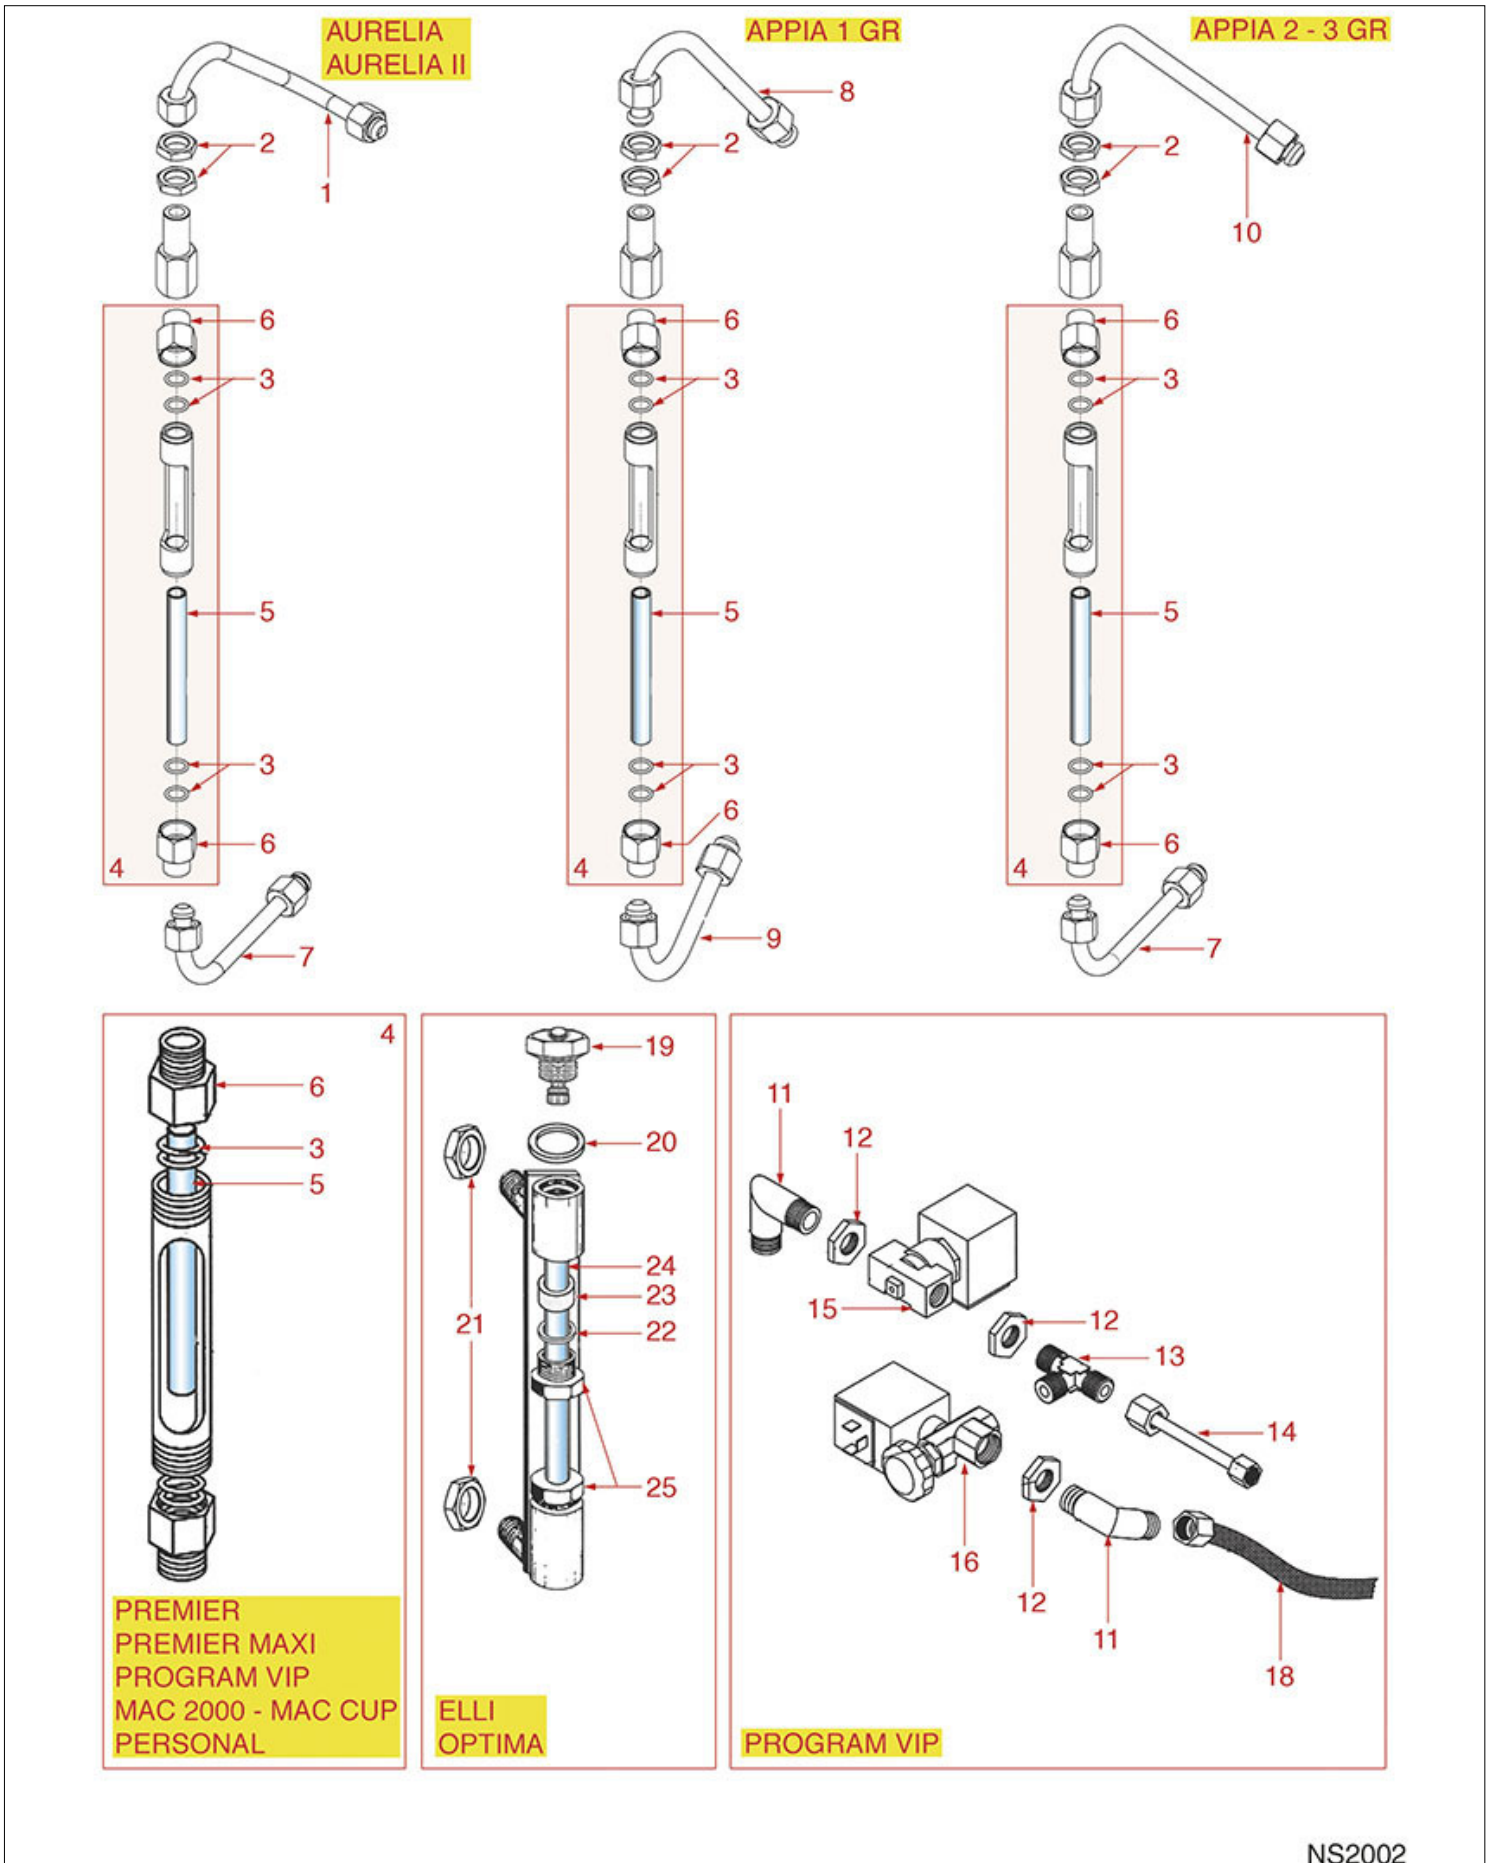

LEVELS

NUOVA SIMONELLI

Position	LF code no.	Description
2	1348036	NUT $\varnothing$ 3/8" WRENCH 21x6mm
3	1186626	O-RING 0114 EPDM
4	1201100	LEVEL GLASS ASSEMBLY
5	1520518	LEVEL GLASS $\varnothing$ 12x112 mm
6	1349029	LEVEL FITTING WITH O-RING HOUSING
15	1120354	2-WAY SOLENOID VALVE PARKER 230V 50/60Hz
16	1120471	2-WAY SOLENOID VALVE CEME $\varnothing$ 1/4" 230V
18	1449710	FLEX HOSE $\varnothing$ 3/8" Fp x Fc L.30 cm
19	1523534	BOILER VALVE $\varnothing$ 1/4"M
19	1523537	BOILER VALVE $\varnothing$ 1/4"M
20	1186619	COPPER FLAT GASKET $\varnothing$ 18x14x1.5 mm
21	1348036	NUT $\varnothing$ 3/8" WRENCH 21x6mm
22	1186626	O-RING 0114 EPDM
23	1186221	FLAT EPDM GASKET $\varnothing$ 19x11.5x10 mm
24	1520516	LEVEL GLASS $\varnothing$ 12x135 mm