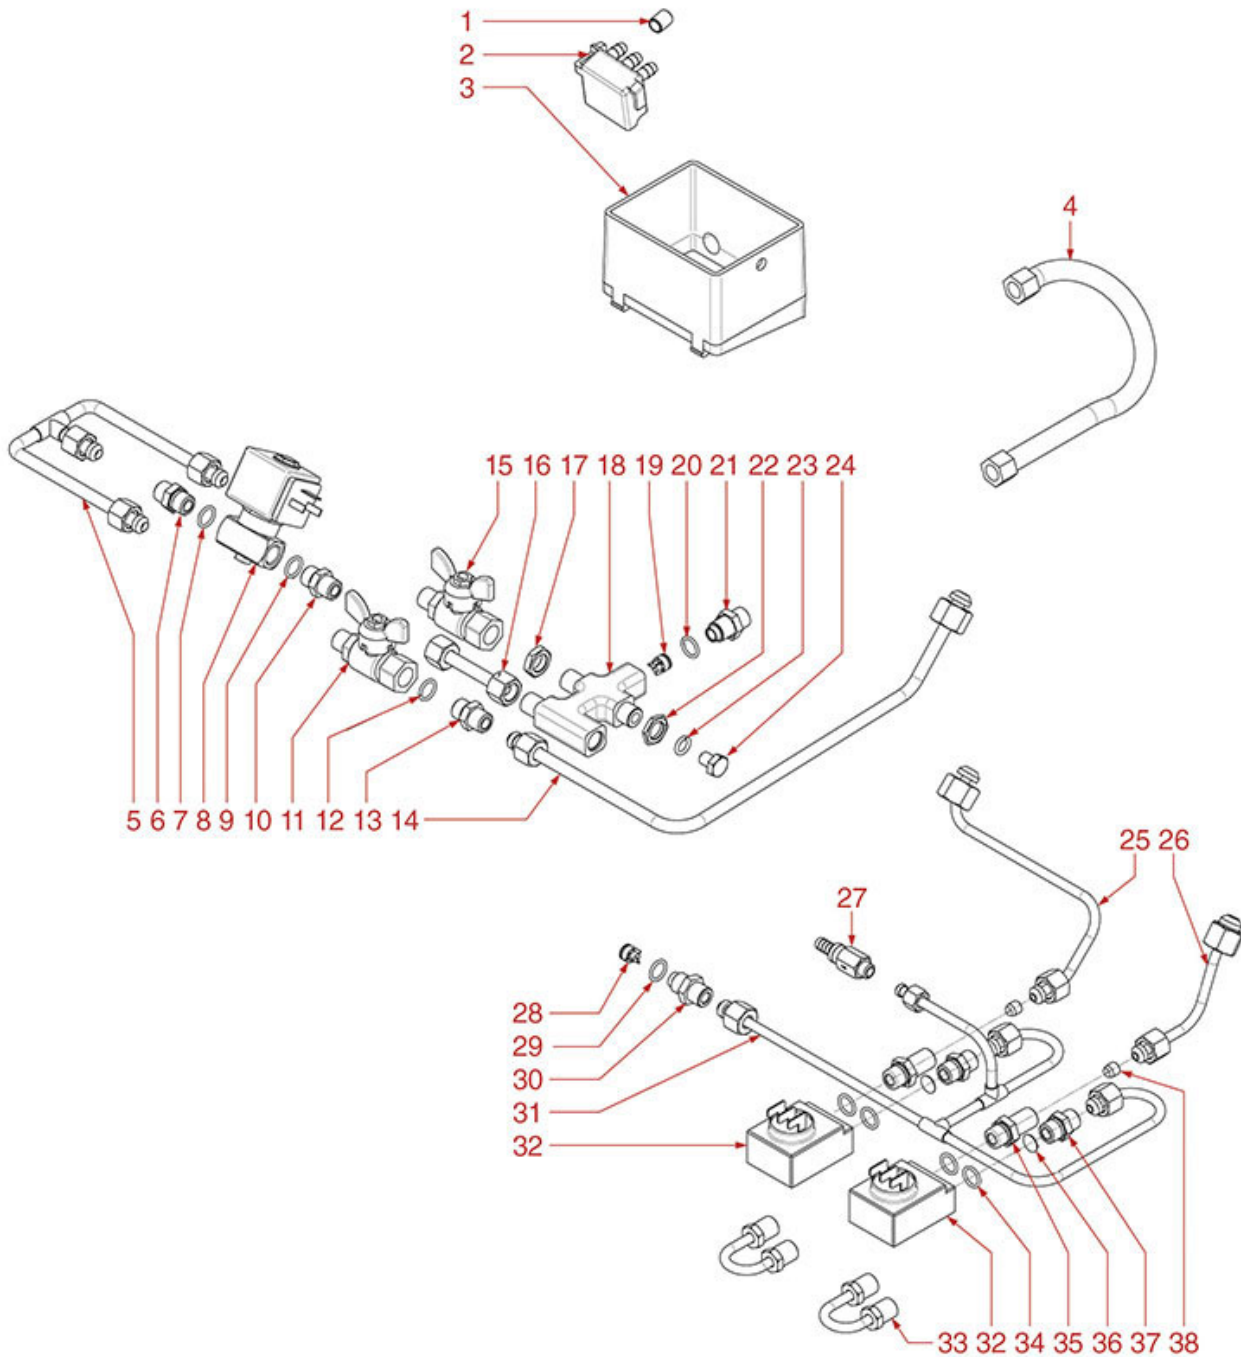

HYDRAULIC COMPONENTS APPIA

APPIA

NS2602

Positions without LF code no.: upon request

NUOVA SIMONELLI

Position	LF code no.	Description
3	1527036	DRAIN TUB
6	1349102	FITTING $\varnothing$ 1/4"M-1/4"M
7	1186626	O-RING 0114 EPDM
8	1120310	2-WAY SOLENOID VALVE SIRAI 230V 50Hz
9	1186626	O-RING 0114 EPDM
10	1349102	FITTING $\varnothing$ 1/4"M-1/4"M
11	3526699	BALL VALVE $\varnothing$ 1/4" MF
12	1186626	O-RING 0114 EPDM
13	1349102	FITTING $\varnothing$ 1/4"M-1/4"M
15	3526699	BALL VALVE $\varnothing$ 1/4" MF
16	1449038	HYDRAULIC PIPE FOR DRAIN TANK
19	1523064	NON-RETURN VALVE
20	1186626	O-RING 0114 EPDM
27	5036751	EXPANSION VALVE $\varnothing$ 1/8"M - 8 mm
28	1523064	NON-RETURN VALVE
29	1186626	O-RING 0114 EPDM
32	1455351	VOLUMETRIC FLOWMETER GICAR
34	1186626	O-RING 0114 EPDM
37	1349102	FITTING $\varnothing$ 1/4"M-1/4"M
38	1349075	JET M8x1 HOLE $\varnothing$ 0.8 mm