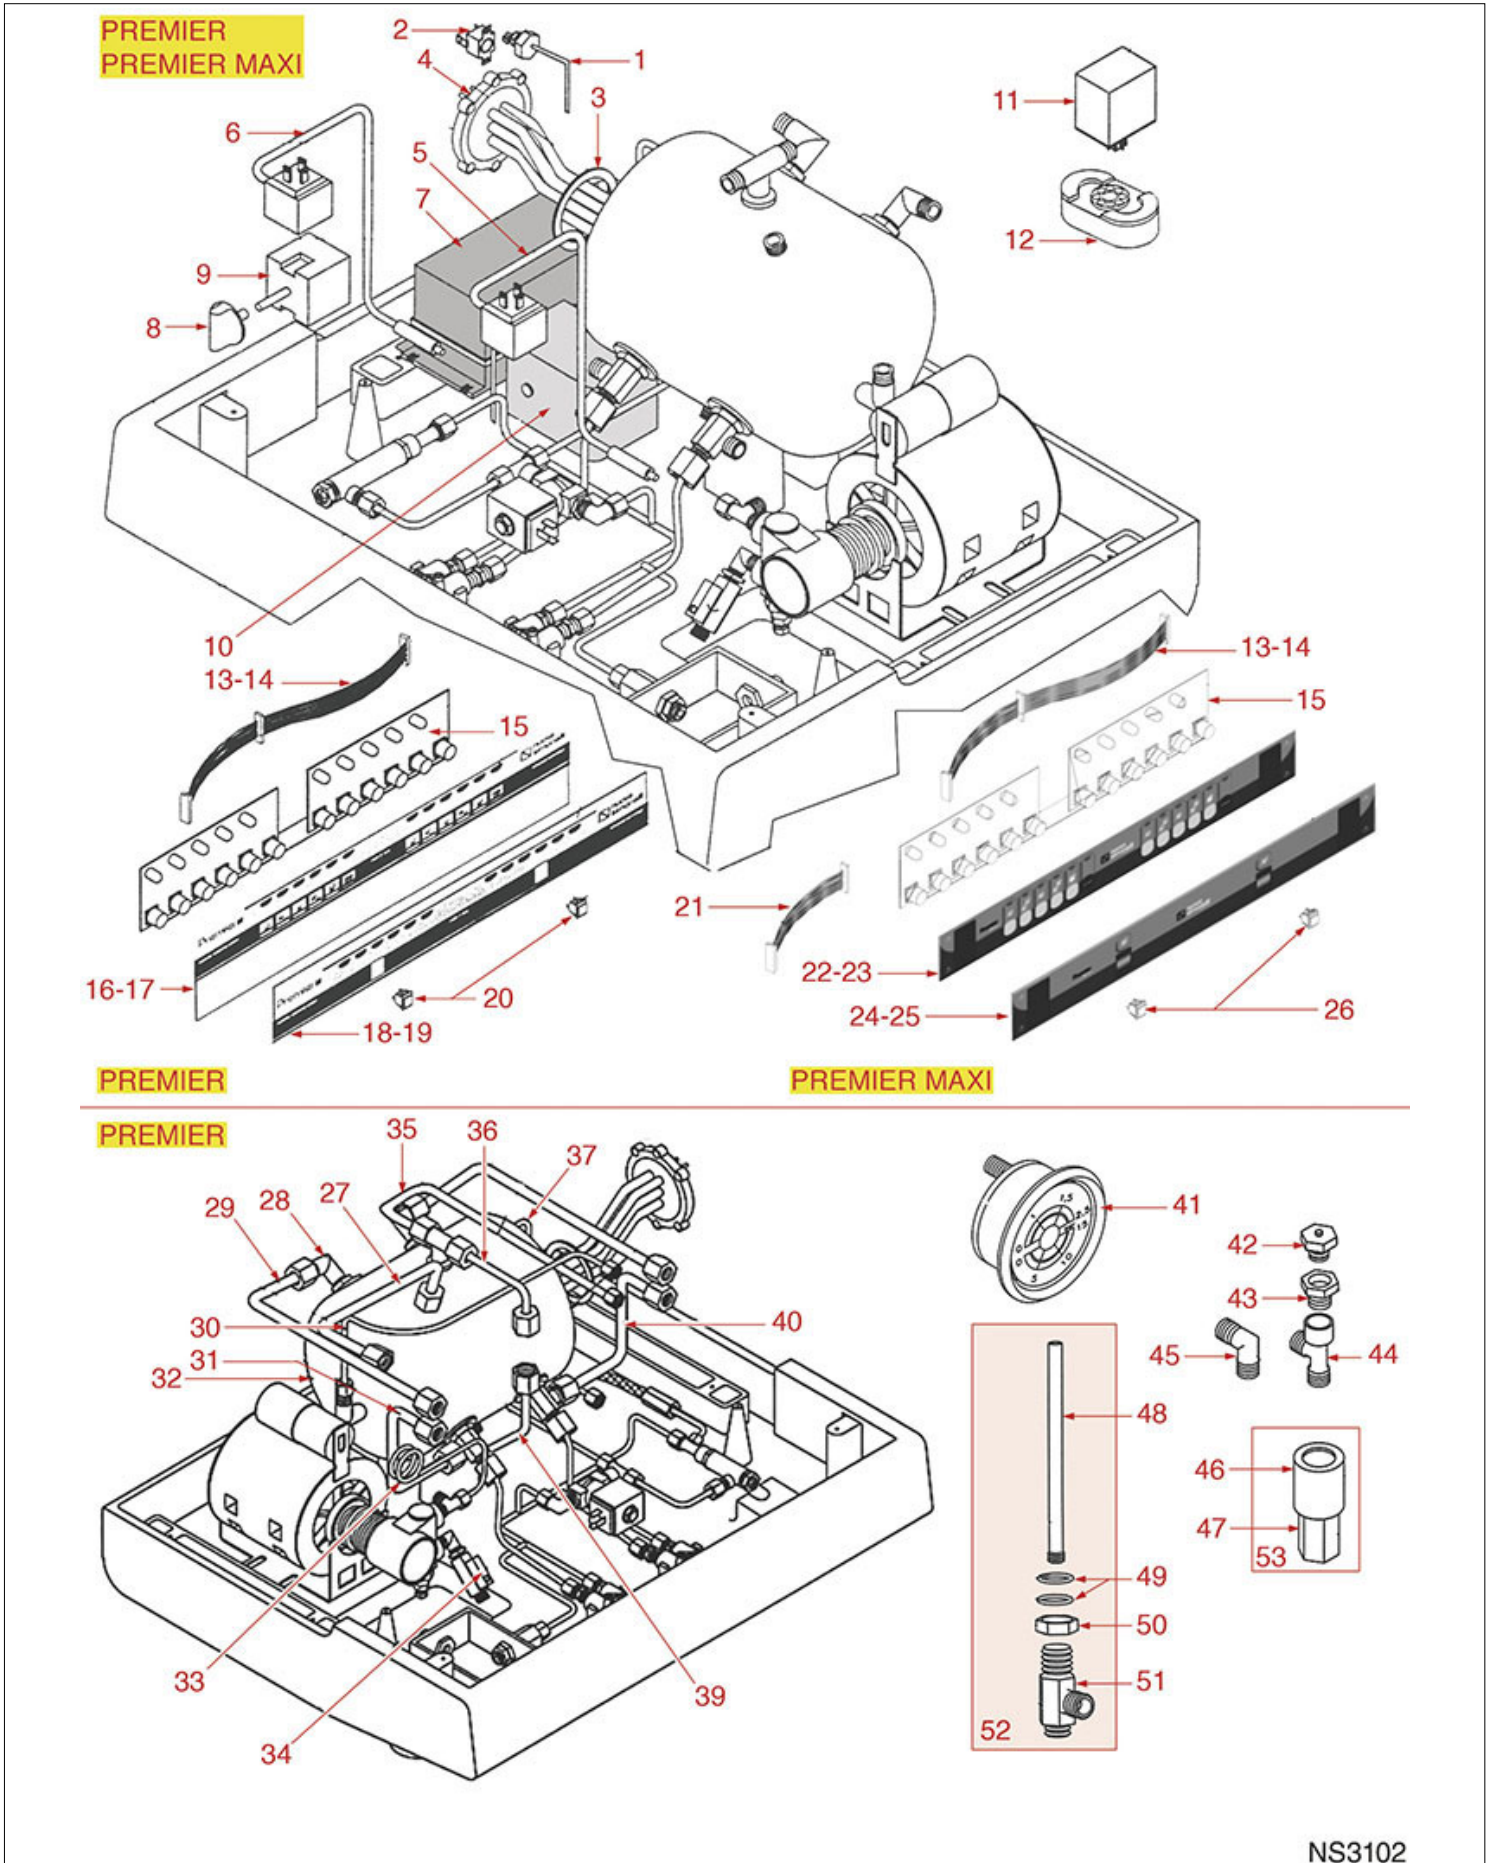

BOILER AND PUSH BUTTONS PREMIER

NUOVA SIMONELLI

Position	LF code no.	Description
1	3341011	LEVEL PROBE $\varnothing$ 1/4"M - 140 mm
2	1444535	CONTACT THERMOSTAT 135°C 16A 250V
3	1186409	FLAT TEFLON GASKET $\varnothing$ 68x55x3 mm
3	1186638	FLAT CARBO GASKET $\varnothing$ 67x55x3 mm
4	1755140	HEATING ELEMENT 2700W 220V
4	1755141	HEATING ELEMENT 4500W 220/380V
7	1054201	DOSER CONTROL BOX 2 GROUPS 230V
8	1241912	SELECTOR SWITCH KNOB
9	1319045	SELECTOR SWITCH 0-1 POSITIONS 32A 600V
10	1320531	PRESSURE SWITCH P302/6 3-POLES 30A
10	1320533	MEMBRANE KIT FOR PRESSURE SWITCH
10	1320541	PRESSURE SWITCH PARKER
11	1341305	LEVEL REGULATOR RL30/1E/2C/8 230/240V
12	3351154	BASE OCTAL ES8 10A 400V
15	1390101	CIRCUIT BOARD 6 BUTTONS
20	3319420	RED BIPOLAR SWITCH 16A 250V
26	3319019	RED BIPOLAR SWITCH 16A 250V
34	3526704	BALLCOCK VALVE $\varnothing$ 3/8"MF
41	1245503	BOILER-PUMP PRESSURE GAUGE $\varnothing$ 60 mm
42	1523534	BOILER VALVE $\varnothing$ 1/4"M
42	1523537	BOILER VALVE $\varnothing$ 1/4"M
48	1449037	INJECTOR PIPE M8
49	3243086	O-RING 0117 EPDM
50	1349504	NUT FOR TAP $\varnothing$ 1/2"
51	1349034	HEAT EXCHANGER FITTING
53	1523572	BOILER VALVE $\varnothing$ 3/8"M - 1,8 bar CE/PED