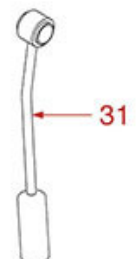

**PREMIER
PREMIER MAXI**