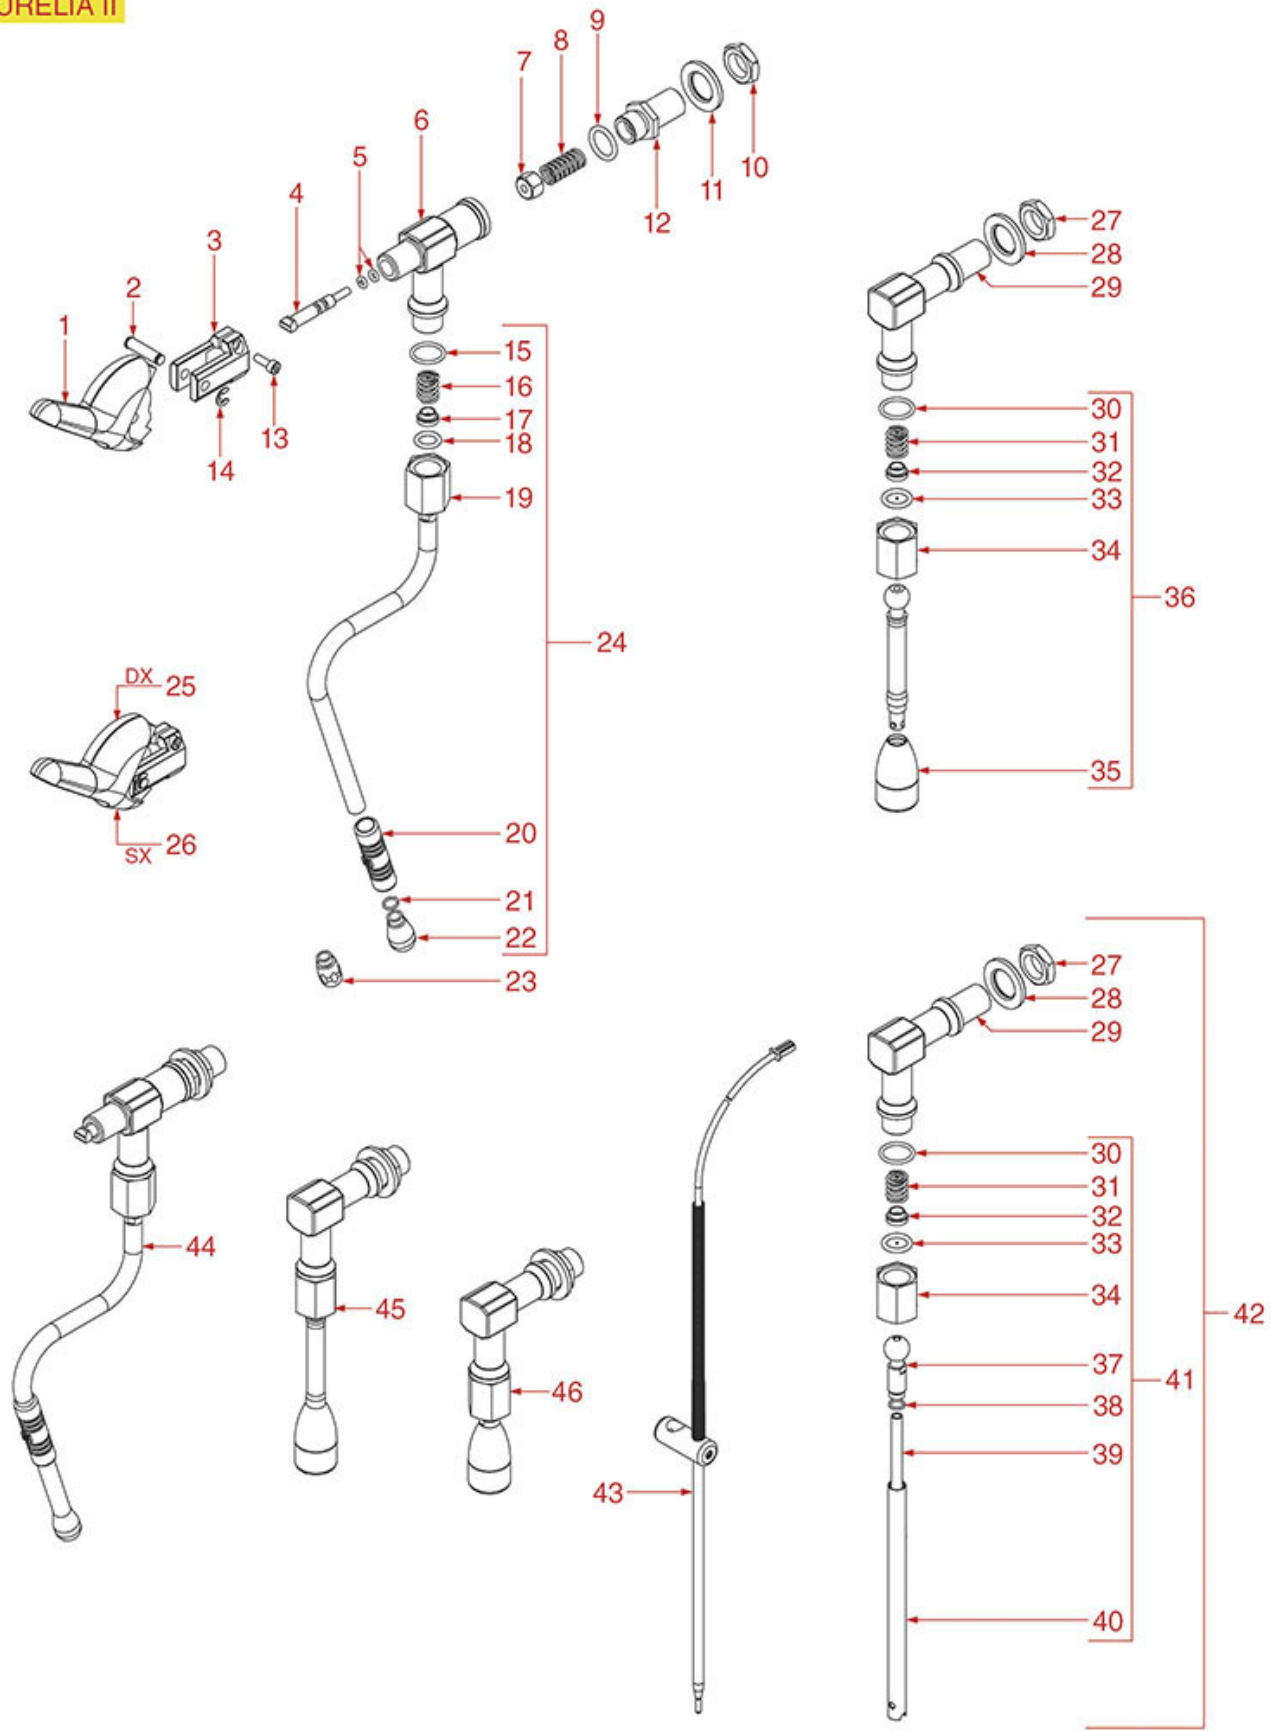

STEAM-WATER TAP AURELIA II

AURELIA II

NUOVA SIMONELLI

Position	LF code no.	Description
1	1241025	WATER/STEAM TAP KNOB
2	1324069	STEAM TAP PIN
3	1348040	TAP FORK
4	1324073	TAP STAINLESS STEEL PIN
5	1186514	O-RING 02015 SILICON
7	1321601	COMPLETE GASKET HOLDER FOR TAP
8	1250531	SPRING $\varnothing$ 11.5x25 mm
9	3243086	O-RING 0117 EPDM
10	1348036	NUT $\varnothing$ 3/8" WRENCH 21x6mm
11	1186399	ZINC-PLATED WASHER 30x17x3 mm
12	1349031	SPRING HOLDER FITTING 3/8"
13	1184006	S/S SCREW T.C.C.E.I. M4x12 UNI 7984
14	1250023	STAINLESS STEEL CIRCLIP RA-5 UNI 7437
15	1186165	O-RING GASKET M 0160-20 EPDM
16	1250019	SPRING $\varnothing$ 12x16.5 mm
17	1186988	STEAM TAP JOINT BUSHING
18	1786260	GASKET ORM 0102-25 TEFLON
20	5030025	BURN PREVENTING RUBBERP.F/PIPE $\varnothing$ 10 mm
21	5034069	GASKET ORM 0059-12 EPDM
22	1449088	STEAM NOZZLE
23	5051782	ST.STEEL STEAM NOZZLE 8.5 mm $\varnothing$ 1.2 mm
24	1549027	COMPLETE STAIN.STEEL STEAM PIPE $\varnothing$ 10 mm
27	1348036	NUT $\varnothing$ 3/8" WRENCH 21x6mm
28	1186399	ZINC-PLATED WASHER 30x17x3 mm
30	1186165	O-RING GASKET M 0160-20 EPDM
31	1250019	SPRING $\varnothing$ 12x16.5 mm
32	1186988	STEAM TAP JOINT BUSHING
33	1186805	O-RING 0115 EPDM
35	1449036	WATER SPRINKLER
36	1449032	COMPLETE WATER PIPE
36	1549004	COMPLETE WATER PIPE
38	5034069	GASKET ORM 0059-12 EPDM