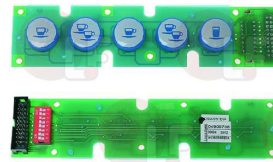

NUOVA SIMONELLI 04900706

5032627 PUSH-BUTTON PANEL 5 BUTTONS DELIVERY
for Coffee machine (NUOVA RICAMBI) APPIA