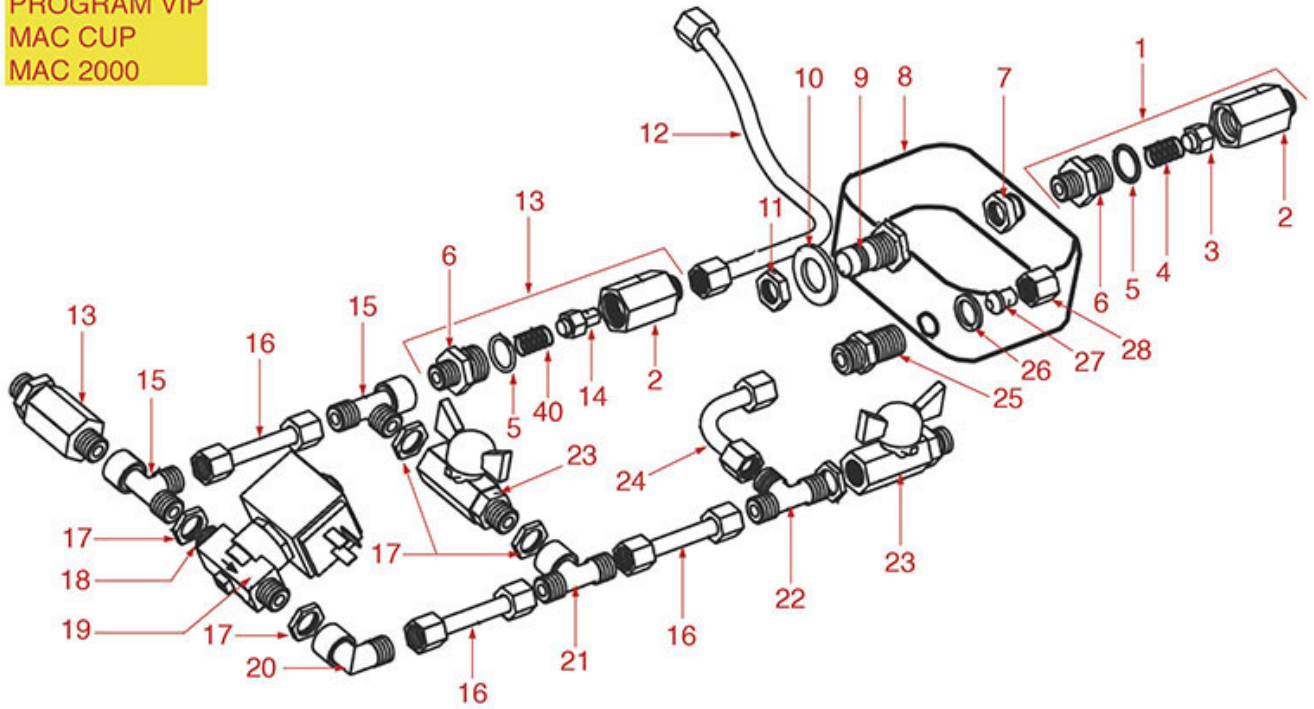

HYDRAULIC COMPONENTS PROGRAM-PREMIER-MAC

PROGRAM VIP
MAC CUP
MAC 2000

MAC CUP