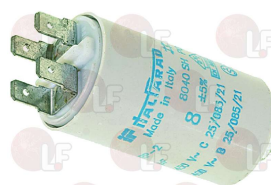

NUOVA SIMONELLI 04000010

3068014 CAPACITOR μ F 8 450V 50/60Hz
operating temperature $-25+85^{\circ}\text{C}$
in compliance with EEC 93/68 and 92/31 regulations
for Coffee machine (VIBIEMME) CHIMAERA - CUBO
DOMOBARSUPER - DOSAPLUS - EVOLUTION - KOMETA
LOLLO - MERCURY - MINIMAX - REPLICIA
REVOLUTION - SILVER