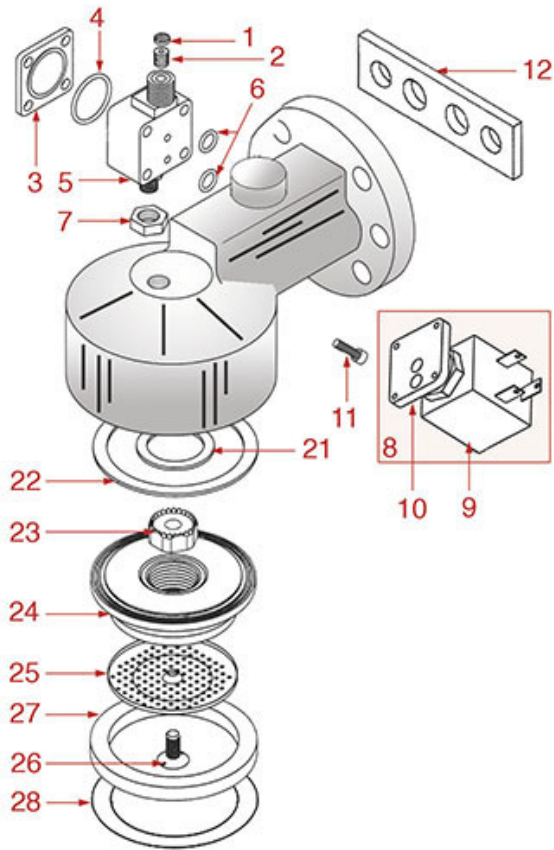

BREW GROUP OPTIMA-ISX

OPTIMA - ISXE - ISXV

ISX - ISXM

NUOVA SIMONELLI

Position	LF code no.	Description
1	1160566	STAINLESS STEEL WATER FILTER ø 8 mm
2	1501574	JET M6x6 LOCK ø 0.8 mm
3	1018507	FITTING CAP
4	1186401	O-RING 02093 EPDM
5	1018506	NOZZLE HOLDER FITTING FOR SOLENOID VALVE
6	1186610	RED SILICONE O-RING R5 GASKET
6	1186611	O-RING 02025 RED SILICONE
6	1186612	O-RING 02025 VITON
7	1348035	NUT 1/8"
8	1120330	3-WAY SOLENOID VALVE LUCIFER 240V 50Hz
8	1120335	3-WAY SOLENOID VALVE PARKER 230V 50/60Hz
9	1120332	COIL LUCIFER/PARKER 220/240V 9W 50Hz
9	3120032	COIL PARKER ZB09 9W 220/240V 50/60Hz
10	1120334	3-WAY MECHANICAL COMPONENT LUCIFER
10	1120339	3-WAY MECHANICAL COMPONENT PARKER
11	1184006	S/S SCREW T.C.C.E.I. M4x12 UNI 7984
12	1186546	COFFEE GROUP GASKET 100x30x3 mm
13	1250531	SPRING ø 11.5x25 mm
17	1186171	ROUND COPPER GASKET ø 22x16.5x2.2 mm
18	3243009	O-RING GASKET 0106 EPDM
21	1186547	FLAT CARBO GASKET ø 32x24x1.5 mm
22	1186548	FLAT CARBO GASKET ø 73x61.1x1.5 mm
23	1501576	BREW GROUP SPRAY NOZZLE
24	1326036	SHOWER HOLDER SPRAYER
25	1081026	SHOWER ø 56.5 mm
26	1528016	ST/STEEL SCREW M6x16 mm
27	1186836	FILTER HOLDER GASKET ø 72x58x4.5 mm
27	1186837	FILTER HOLDER GASKET ø 72x58x7 mm
27	1186838	FILTER HOLDER GASKET ø 72x58x7 mm
28	1190051	PAPER SEAL ø 70x57x0.8 mm
29	1160339	BLIND FILTER
30	1250101	FILTER BLOCKING SPRING ø 1,00 mm INOX
31	1160070	1 CUP FILTER 6 gr
32	1160071	2 CUPS FILTER 12 gr
33	1160072	1 CUP FILTER 7 gr
34	1160053	2 CUPS FILTER 14 gr
35	1165031	FILTER HOLDER SIMONELLI
36	1241502	FILTER HOLDER HANDLE M10
37	1022501	SINGLE SPOUT ø 3/8"
37	1022503	STRAIGHT SINGLE SPOUT ø 3/8"
38	1022502	DOUBLE SPOUT ø 3/8"