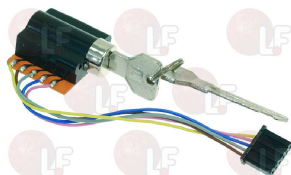

NUOVA SIMONELLI 04900119

NUOVA SIMONELLI 04900170

Microswitches

3240119 MICROSWITCH D45 16A 250V
lever length 60 mm
for Coffee machine (NUOVA SIMONELLI) JAZZ
for Coffee machine (VICTORIA ARDUINO) ATHENAS
VENUSBAR