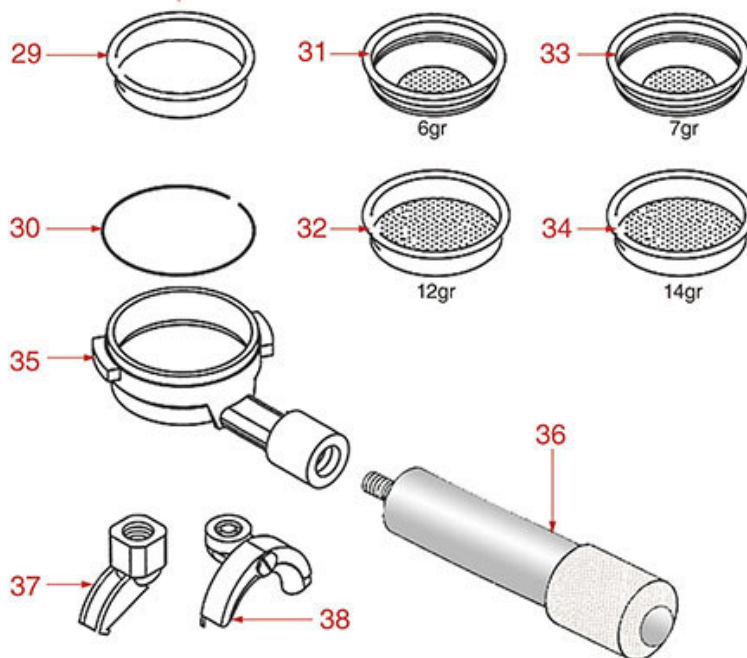

BREW GROUP OPTIMA-ISX

OPTIMA - ISXE - ISXV

ISX - ISXM

NUOVA SIMONELLI

Position	LF code no.	Description
1	1160566	STAINLESS STEEL WATER FILTER ø 8 mm
2	1501574	JET M6x6 LOCK ø 0.8 mm
3	1018507	FITTING CAP
4	1186401	O-RING 02093 EPDM
5	1018506	NOZZLE HOLDER FITTING FOR SOLENOID VALVE
6	1186610	RED SILICONE O-RING R5 GASKET
6	1186611	O-RING 02025 RED SILICONE
6	1186612	O-RING 02025 VITON
7	1348035	NUT 1/8"
8	1120330	3-WAY SOLENOID VALVE LUCIFER 240V 50Hz
8	1120335	3-WAY SOLENOID VALVE PARKER 230V 50/60Hz
9	1120332	COIL LUCIFER/PARKER 220/240V 9W 50Hz
9	3120032	COIL PARKER ZB09 9W 220/240V 50/60Hz
10	1120334	3-WAY MECHANICAL COMPONENT LUCIFER
10	1120339	3-WAY MECHANICAL COMPONENT PARKER
11	1184006	S/S SCREW T.C.C.E.I. M4x12 UNI 7984
12	1186546	COFFEE GROUP GASKET 100x30x3 mm
13	1250531	SPRING ø 11.5x25 mm
17	1186171	ROUND COPPER GASKET ø 22x16.5x2.2 mm
18	3243009	O-RING GASKET 0106 EPDM
21	1186547	FLAT CARBO GASKET ø 32x24x1.5 mm
22	1186548	FLAT CARBO GASKET ø 73x61.1x1.5 mm
23	1501576	BREW GROUP SPRAY NOZZLE
24	1326036	SHOWER HOLDER SPRAYER
25	1081026	SHOWER ø 56.5 mm
26	1528016	ST/STEEL SCREW M6x16 mm
27	1186836	FILTER HOLDER GASKET ø 72x58x4.5 mm
27	1186837	FILTER HOLDER GASKET ø 72x58x7 mm
27	1186838	FILTER HOLDER GASKET ø 72x58x7 mm
28	1190051	PAPER SEAL ø 70x57x0.8 mm
29	1160339	BLIND FILTER
30	1250101	FILTER BLOCKING SPRING ø 1,00 mm INOX
31	1160070	1 CUP FILTER 6 gr
32	1160071	2 CUPS FILTER 12 gr
33	1160072	1 CUP FILTER 7 gr
34	1160053	2 CUPS FILTER 14 gr
35	1165031	FILTER HOLDER SIMONELLI
36	1241502	FILTER HOLDER HANDLE M10
37	1022501	SINGLE SPOUT ø 3/8"
37	1022503	STRAIGHT SINGLE SPOUT ø 3/8"
38	1022502	DOUBLE SPOUT ø 3/8"