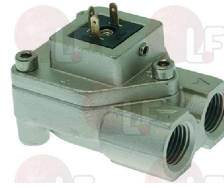

NUOVA SIMONELLI 4040002

Fuses

3049070 QUICK ACTING FUSE 10x38 - 10 PCS
 500V 4A

NUOVA SIMONELLI 16300112

Gaskets and seals

1186394 ASBESTOS FREE FLAT GASKET \varnothing 22x17x2 mm
 for Coffee machine (ASTORIA CMA) ARGENTA
 for Coffee machine (CIMBALI) M15 - M20 - M27 - M30
 for Coffee machine (FAEMA) COMPACT - EXPRESS
 SPECIAL
 for Coffee machine (WEGA) MINI