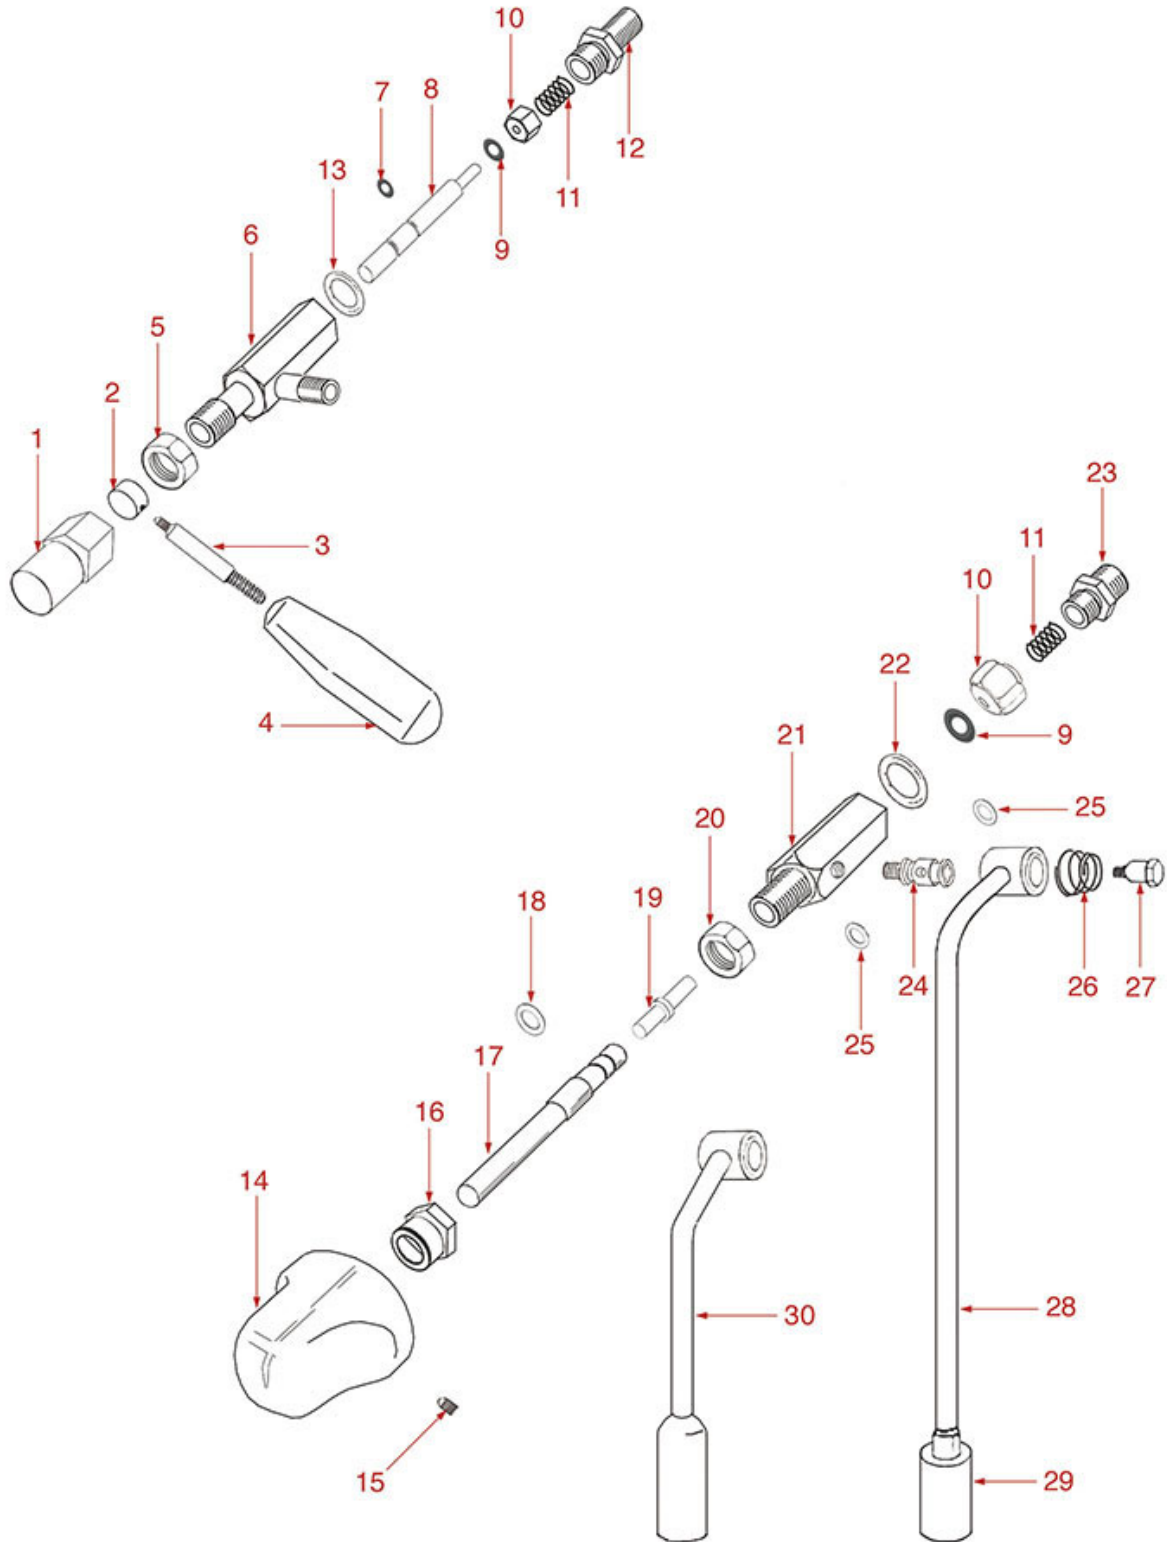

STEAM-WATER TAP OPTIMA

OPTIMA

NS1302

Positions without LF code no.: upon request

NUOVA SIMONELLI

Position	LF code no.	Description
4	1241030	WATER/STEAM TAP KNOB
5	1348036	NUT $\varnothing$ 3/8" WRENCH 21x6mm
7	1186514	O-RING 02015 SILICON
9	1186487	SILICONE FLAT GASKET $\varnothing$ 12x4.5x4 mm
10	1321601	COMPLETE GASKET HOLDER FOR TAP
11	1250531	SPRING $\varnothing$ 11.5x25 mm
14	1241024	STEAM TAP KNOB
15	1528643	WASTE DRAWER LOCKING SCREW M6x20 UNI5923
17	1324072	TAP CONTROL PIN
18	1186610	RED SILICONE O-RING R5 GASKET
20	1348036	NUT $\varnothing$ 3/8" WRENCH 21x6mm
22	3243086	O-RING 0117 EPDM
23	1349030	SPRING HOLDER FITTING 3/8"-1/4"
24	1324022	PIPE ARTICULATION PIN
25	1186610	RED SILICONE O-RING R5 GASKET
26	1250532	ARTICULATION SPRING 20.4x15.9x16.5 mm
27	1324064	SPRING PIN
28	1449866	STEAM PIPE COMPLETE
29	1383001	STEAM NOZZLE
30	1449210	COMPLETE WATER PIPE