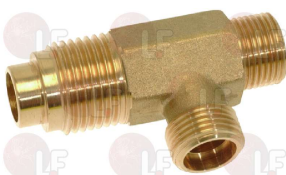

1349032 FITTING 3/8"-3/8" INSIDE M8

NUOVA SIMONELLI 07300015

NUOVA SIMONELLI 07300172

1349034 HEAT EXCHANGER FITTING

1349653 HOSE-END FITTING \varnothing 1/8"M \varnothing 6 NICKEL

NUOVA SIMONELLI 07300213