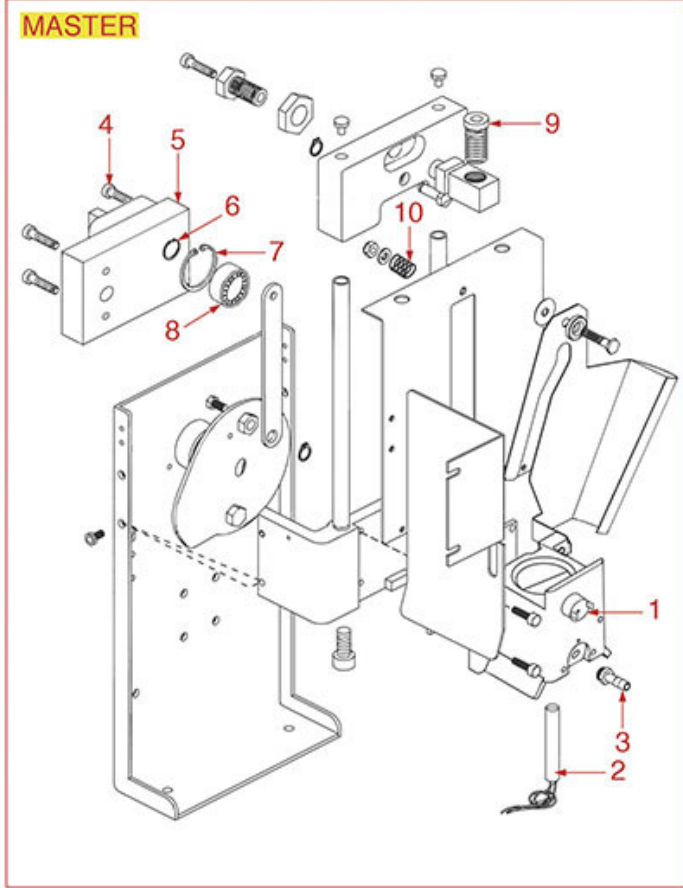

MISCELLANEOUS PREMIER-MASTER-PROGRAM-MAC

NUOVA SIMONELLI

Position	LF code no.	Description
1	1443006	CONTACT THERMOSTAT 55°C 250V 16A
2	1755020	CARTRIDGE HEATING ELEMENT 14W 230V
12	3351004	RELAY 56.32 12A 230V 50/60Hz
16	1245503	BOILER-PUMP PRESSURE GAUGE ø 60 mm
17	1320531	PRESSURE SWITCH P302/6 3-POLES 30A
18	1240006	MICROSWITCH 250V 16A
19	1185721	CUP WARMING GRID
19	1185722	CUP WARMING GRILL
19	1185723	CUP WARMING GRID
24	1241912	SELECTOR SWITCH KNOB
30	1313516	FOOT ø 48x40 mm M10