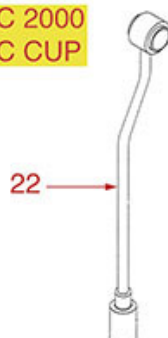

**MAC 2000
MAC CUP**