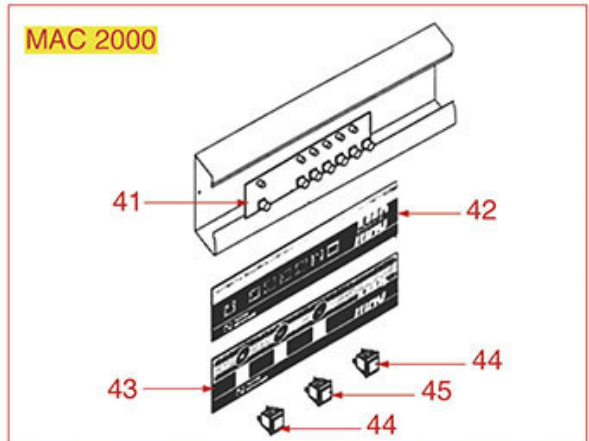

BOILER AND PUSH BUTTONS PROGRAM-MAC

NUOVA SIMONELLI

Position	LF code no.	Description
1	3341011	LEVEL PROBE $\varnothing$ 1/4"M - 140 mm
2	1444535	CONTACT THERMOSTAT 135°C 16A 250V
3	1755078	HEATING ELEMENT 1800W 230V
3	1755142	HEATING ELEMENT 3000W 220/380V
3	1755143	HEATING ELEMENT 5000W 220V
3	1755666	HEATING ELEMENT 1500W 110V
4	1186409	FLAT TEFLON GASKET $\varnothing$ 68x55x3 mm
4	1186638	FLAT CARBO GASKET $\varnothing$ 67x55x3 mm
5	1120330	3-WAY SOLENOID VALVE LUCIFER 240V 50Hz
5	1120335	3-WAY SOLENOID VALVE PARKER 230V 50/60Hz
6	1320531	PRESSURE SWITCH P302/6 3-POLES 30A
6	1320533	MEMBRANE KIT FOR PRESSURE SWITCH
6	1320541	PRESSURE SWITCH PARKER
7	1455031	FLOWMETER GICAR
10	1120354	2-WAY SOLENOID VALVE PARKER 230V 50/60Hz
11	1057024	SELECTOR SWITCH 0-1 POSITIONS 16A 500V
11	1319045	SELECTOR SWITCH 0-1 POSITIONS 32A 600V
12	1120310	2-WAY SOLENOID VALVE SIRAI 230V 50Hz
13	1527526	DRAIN TUB
14	1341305	LEVEL REGULATOR RL30/1E/2C/8 230/240V
15	1054561	DOSER CONTROL BOX 2 GROUPS 230V
22	1390101	CIRCUIT BOARD 6 BUTTONS
25	1390102	CIRCUIT BOARD 2 BUTTONS
29	1390512	SERVICE CIRCUIT BOARD
30	1390511	CIRCUIT BOARD 6 BUTTONS
34	3319019	RED BIPOLAR SWITCH 16A 250V
35	3221013	RED INDICATOR LAMP 230V
38	3319420	RED BIPOLAR SWITCH 16A 250V
40	1221202	RED INDICATOR LAMP 250V
41	1319929	PUSH-BUTTON PANEL BOARD 7 BUTTONS
44	3319420	RED BIPOLAR SWITCH 16A 250V
45	1221202	RED INDICATOR LAMP 250V
46	1319234	PUSH-BUTTON PANEL MEMBRANE 7 BUTTONS