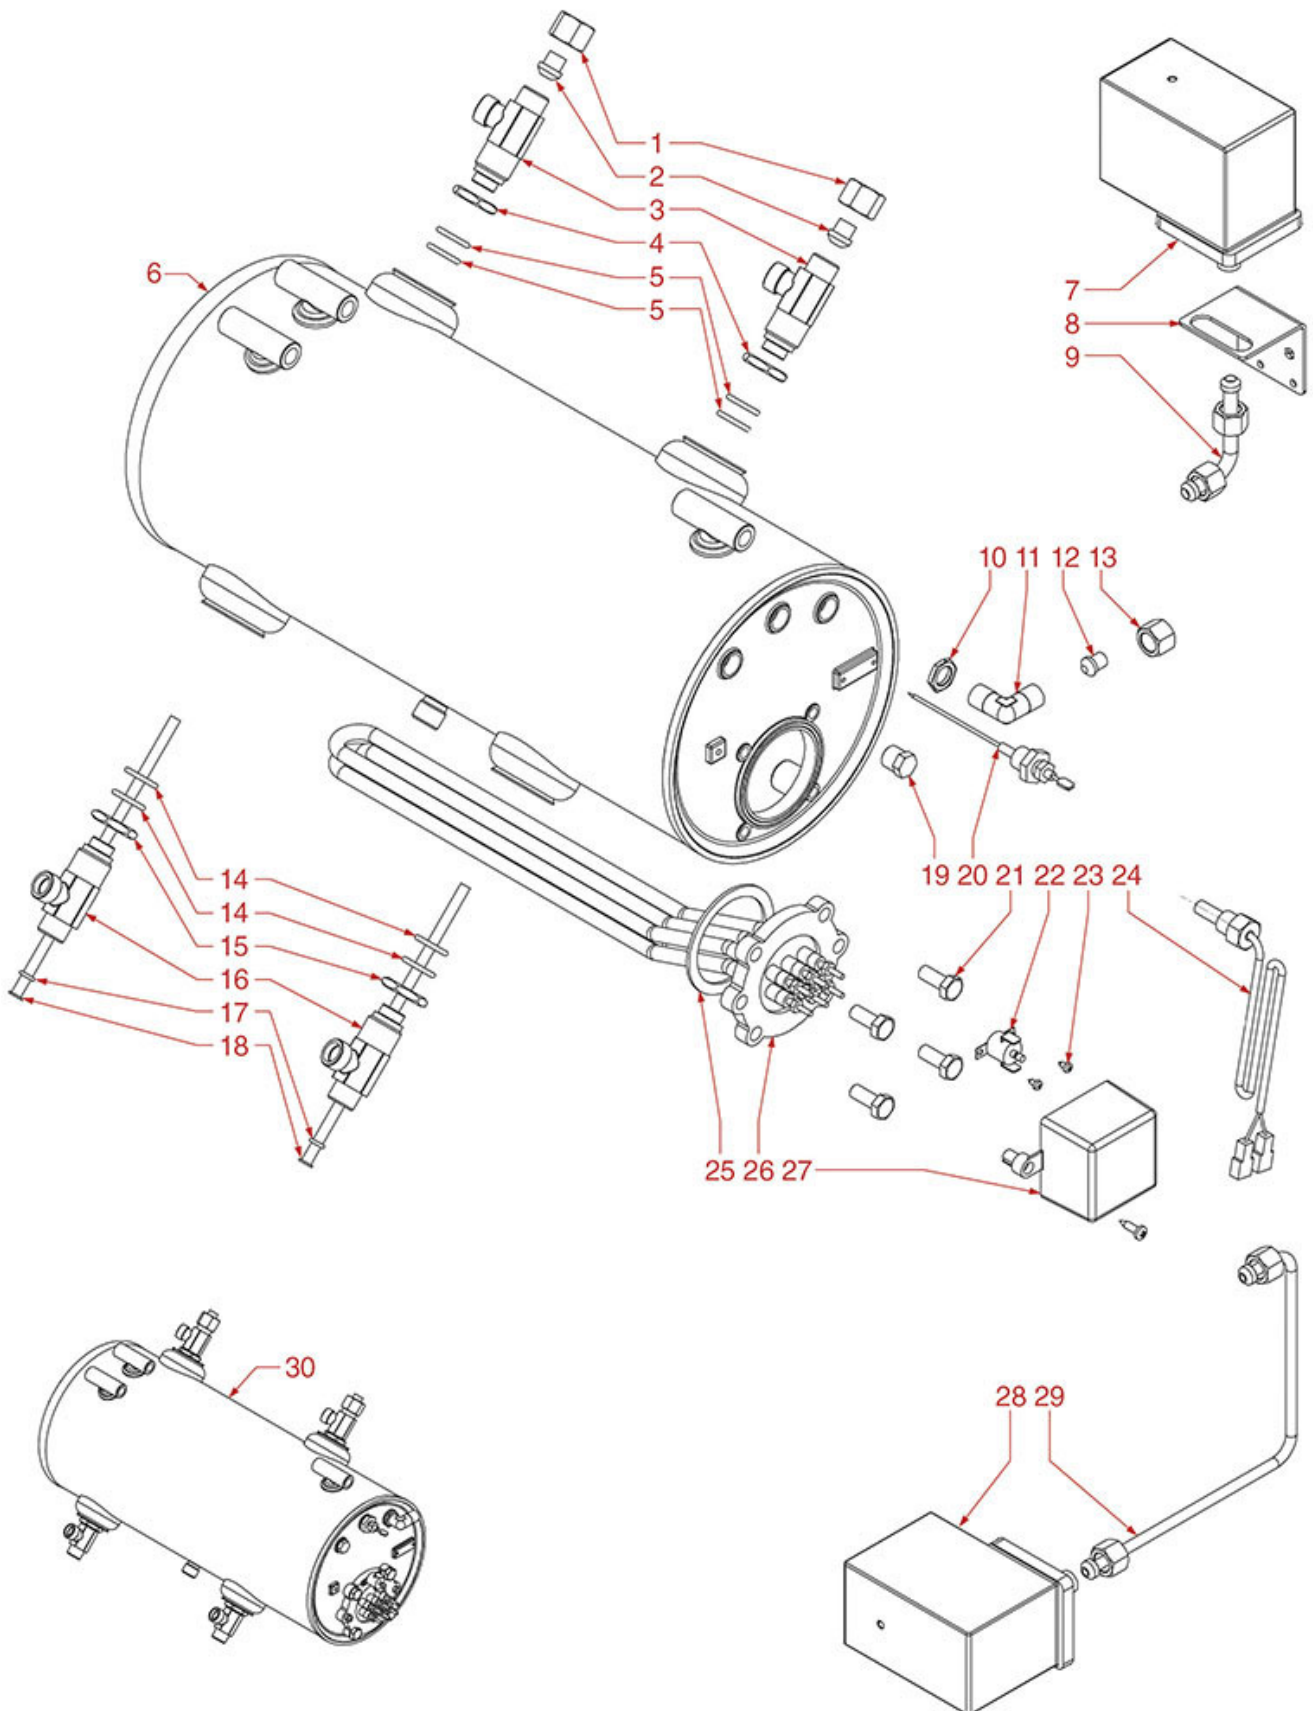

BOILER AURELIA-AURELIA II-APPIA

AURELIA-AURELIA II- APPIA

NUOVA SIMONELLI

Position	LF code no.	Description
3	1349034	HEAT EXCHANGER FITTING
4	1349504	NUT FOR TAP $\varnothing$ 1/2"
5	3243086	O-RING 0117 EPDM
7	1320531	PRESSURE SWITCH P302/6 3-POLES 30A
14	3243086	O-RING 0117 EPDM
15	1349504	NUT FOR TAP $\varnothing$ 1/2"
16	1349034	HEAT EXCHANGER FITTING
17	1186610	RED SILICONE O-RING R5 GASKET
19	1439020	CAP $\varnothing$ 1/4"M FOR BREW GROUP
20	1341013	LEVEL PROBE $\varnothing$ 1/4"M-130 mm
21	3528088	S/S SCREW T.E. M8x20 UNI 5739 DIN 24017
22	1444535	CONTACT THERMOSTAT 135°C 16A 250V
24	1397001	TEMPERATURE PROBE NTC
25	1186638	FLAT CARBO GASKET $\varnothing$ 67x55x3 mm
26	1755141	HEATING ELEMENT 4500W 220/380V
26	1755142	HEATING ELEMENT 3000W 220/380V
26	1755143	HEATING ELEMENT 5000W 220V
28	1320531	PRESSURE SWITCH P302/6 3-POLES 30A