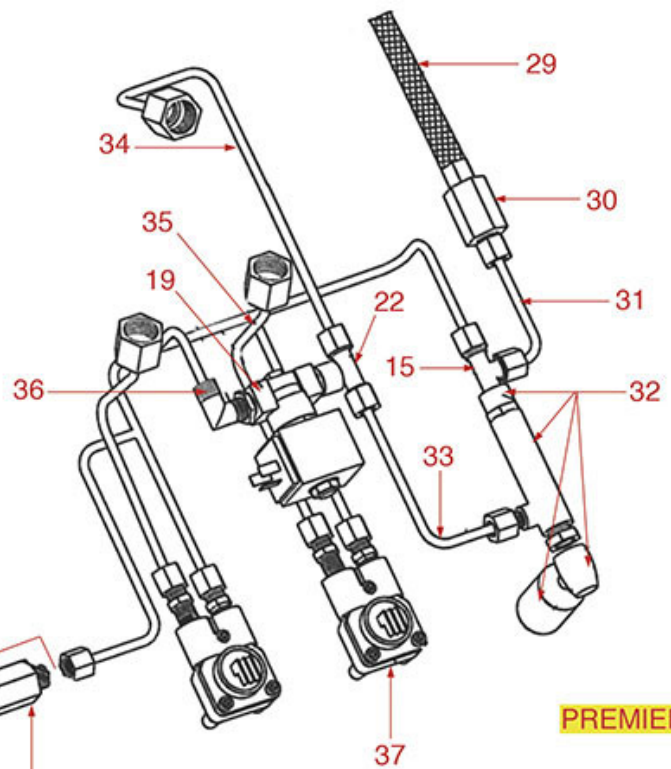

HYDRAULIC COMPONENTS PROGRAM-PREMIER-MAC

PROGRAM VIP
MAC CUP
MAC 2000

MAC CUP

PREMIER