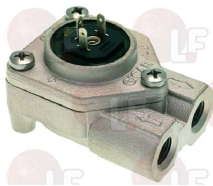

Flowmeters

1455031 FLOWMETER GICAR

connection $\varnothing$ 1/8" FF
for Coffee machine (CIMBALI) M15 - M20 - M27 - M30
for Coffee machine (FAEMA) COMPACT - DUEA EXPRESS - E92