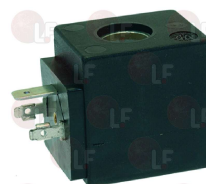

NUOVA SIMONELLI

1120820 COIL ODE BDA08223DS 220/230V 50Hz 8W
width 30 mm - height 39 mm
depth 42 mm
for Coffee machine (CONTI) CLUB - TWIN STAR2
XEOS2
for Coffee machine (ESSIKA) SK2 - SSK2
for Coffee machine (FAEMA) COMPACT - DUEA
EXPRESS - E61 - E91 - E92
for Coffee machine (RENEKA) LC - VIVA - VIVAS
XLPALLAS