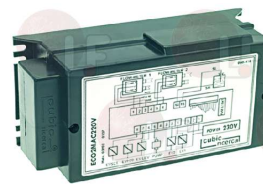

NUOVA SIMONELLI 04900082

Electronic printed-circuit boards

1390098 CPU ELECTRONIC CIRCUIT BOARD 2GR
dimensions 160x132 mm
for Coffee machine (NUOVA SIMONELLI) AURELIAPLUS
for Coffee machine (VICTORIA ARDUINO) ADONIS