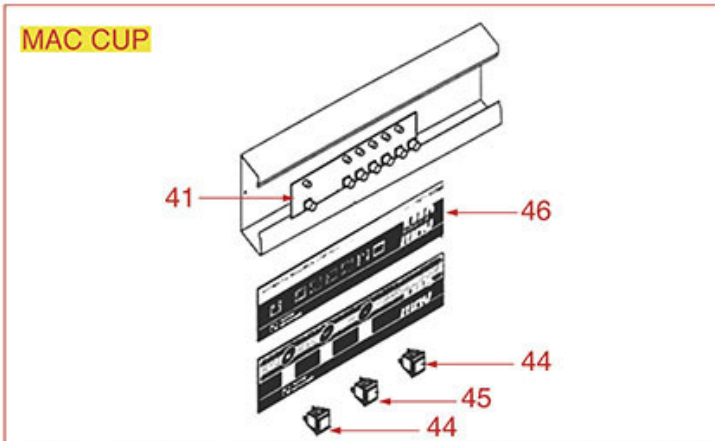

BOILER AND PUSH BUTTONS PROGRAM-MAC

NUOVA SIMONELLI

Position	LF code no.	Description
1	3341011	LEVEL PROBE $\varnothing$ 1/4"M - 140 mm
2	1444535	CONTACT THERMOSTAT 135°C 16A 250V
3	1755078	HEATING ELEMENT 1800W 230V
3	1755142	HEATING ELEMENT 3000W 220/380V
3	1755143	HEATING ELEMENT 5000W 220V
3	1755666	HEATING ELEMENT 1500W 110V
4	1186409	FLAT TEFLON GASKET $\varnothing$ 68x55x3 mm
4	1186638	FLAT CARBO GASKET $\varnothing$ 67x55x3 mm
5	1120330	3-WAY SOLENOID VALVE LUCIFER 240V 50Hz
5	1120335	3-WAY SOLENOID VALVE PARKER 230V 50/60Hz
6	1320531	PRESSURE SWITCH P302/6 3-POLES 30A
6	1320533	MEMBRANE KIT FOR PRESSURE SWITCH
6	1320541	PRESSURE SWITCH PARKER
7	1455031	FLOWMETER GICAR
10	1120354	2-WAY SOLENOID VALVE PARKER 230V 50/60Hz
11	1057024	SELECTOR SWITCH 0-1 POSITIONS 16A 500V
11	1319045	SELECTOR SWITCH 0-1 POSITIONS 32A 600V
12	1120310	2-WAY SOLENOID VALVE SIRAI 230V 50Hz
13	1527526	DRAIN TUB
14	1341305	LEVEL REGULATOR RL30/1E/2C/8 230/240V
15	1054561	DOSER CONTROL BOX 2 GROUPS 230V
22	1390101	CIRCUIT BOARD 6 BUTTONS
25	1390102	CIRCUIT BOARD 2 BUTTONS
29	1390512	SERVICE CIRCUIT BOARD
30	1390511	CIRCUIT BOARD 6 BUTTONS
34	3319019	RED BIPOLAR SWITCH 16A 250V
35	3221013	RED INDICATOR LAMP 230V
38	3319420	RED BIPOLAR SWITCH 16A 250V
40	1221202	RED INDICATOR LAMP 250V
41	1319929	PUSH-BUTTON PANEL BOARD 7 BUTTONS
44	3319420	RED BIPOLAR SWITCH 16A 250V
45	1221202	RED INDICATOR LAMP 250V
46	1319234	PUSH-BUTTON PANEL MEMBRANE 7 BUTTONS