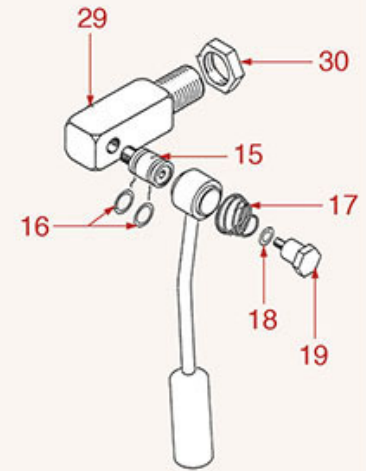

STEAM-WATER TAP PREMIER-MAC

- 24 PREMIER SX
- 25 PREMIER DX
- 26 PREMIER
- 27 MAC 2000 - MAC CUP SX
- 28 MAC 2000 - MAC CUP