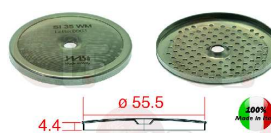

NUOVA SIMONELLI

1081026 SHOWER $\varnothing$ 56.5 mm
for Coffee machine (CARIMALI) CARIMALINA
for Coffee machine (NUOVA SIMONELLI) MACCUP