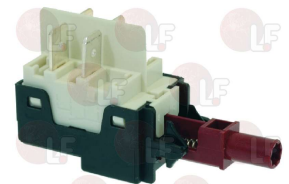

NUOVA SIMONELLI 78007005

1449036 WATER SPRINKLER

NUOVA SIMONELLI 82007003

Switches

1319092 BIPOLAR SWITCH 16A 250V

NUOVA SIMONELLI 04200051

1319392 BLACK BIPOLAR SWITCH 10A 250V
mounting hole 22x20 mm
silk-screen printing "0-1"
for Coffee machine (GRIMAC) AMBRA
for Coffee machine (NUOVA SIMONELLI) APPIA
AURELIA