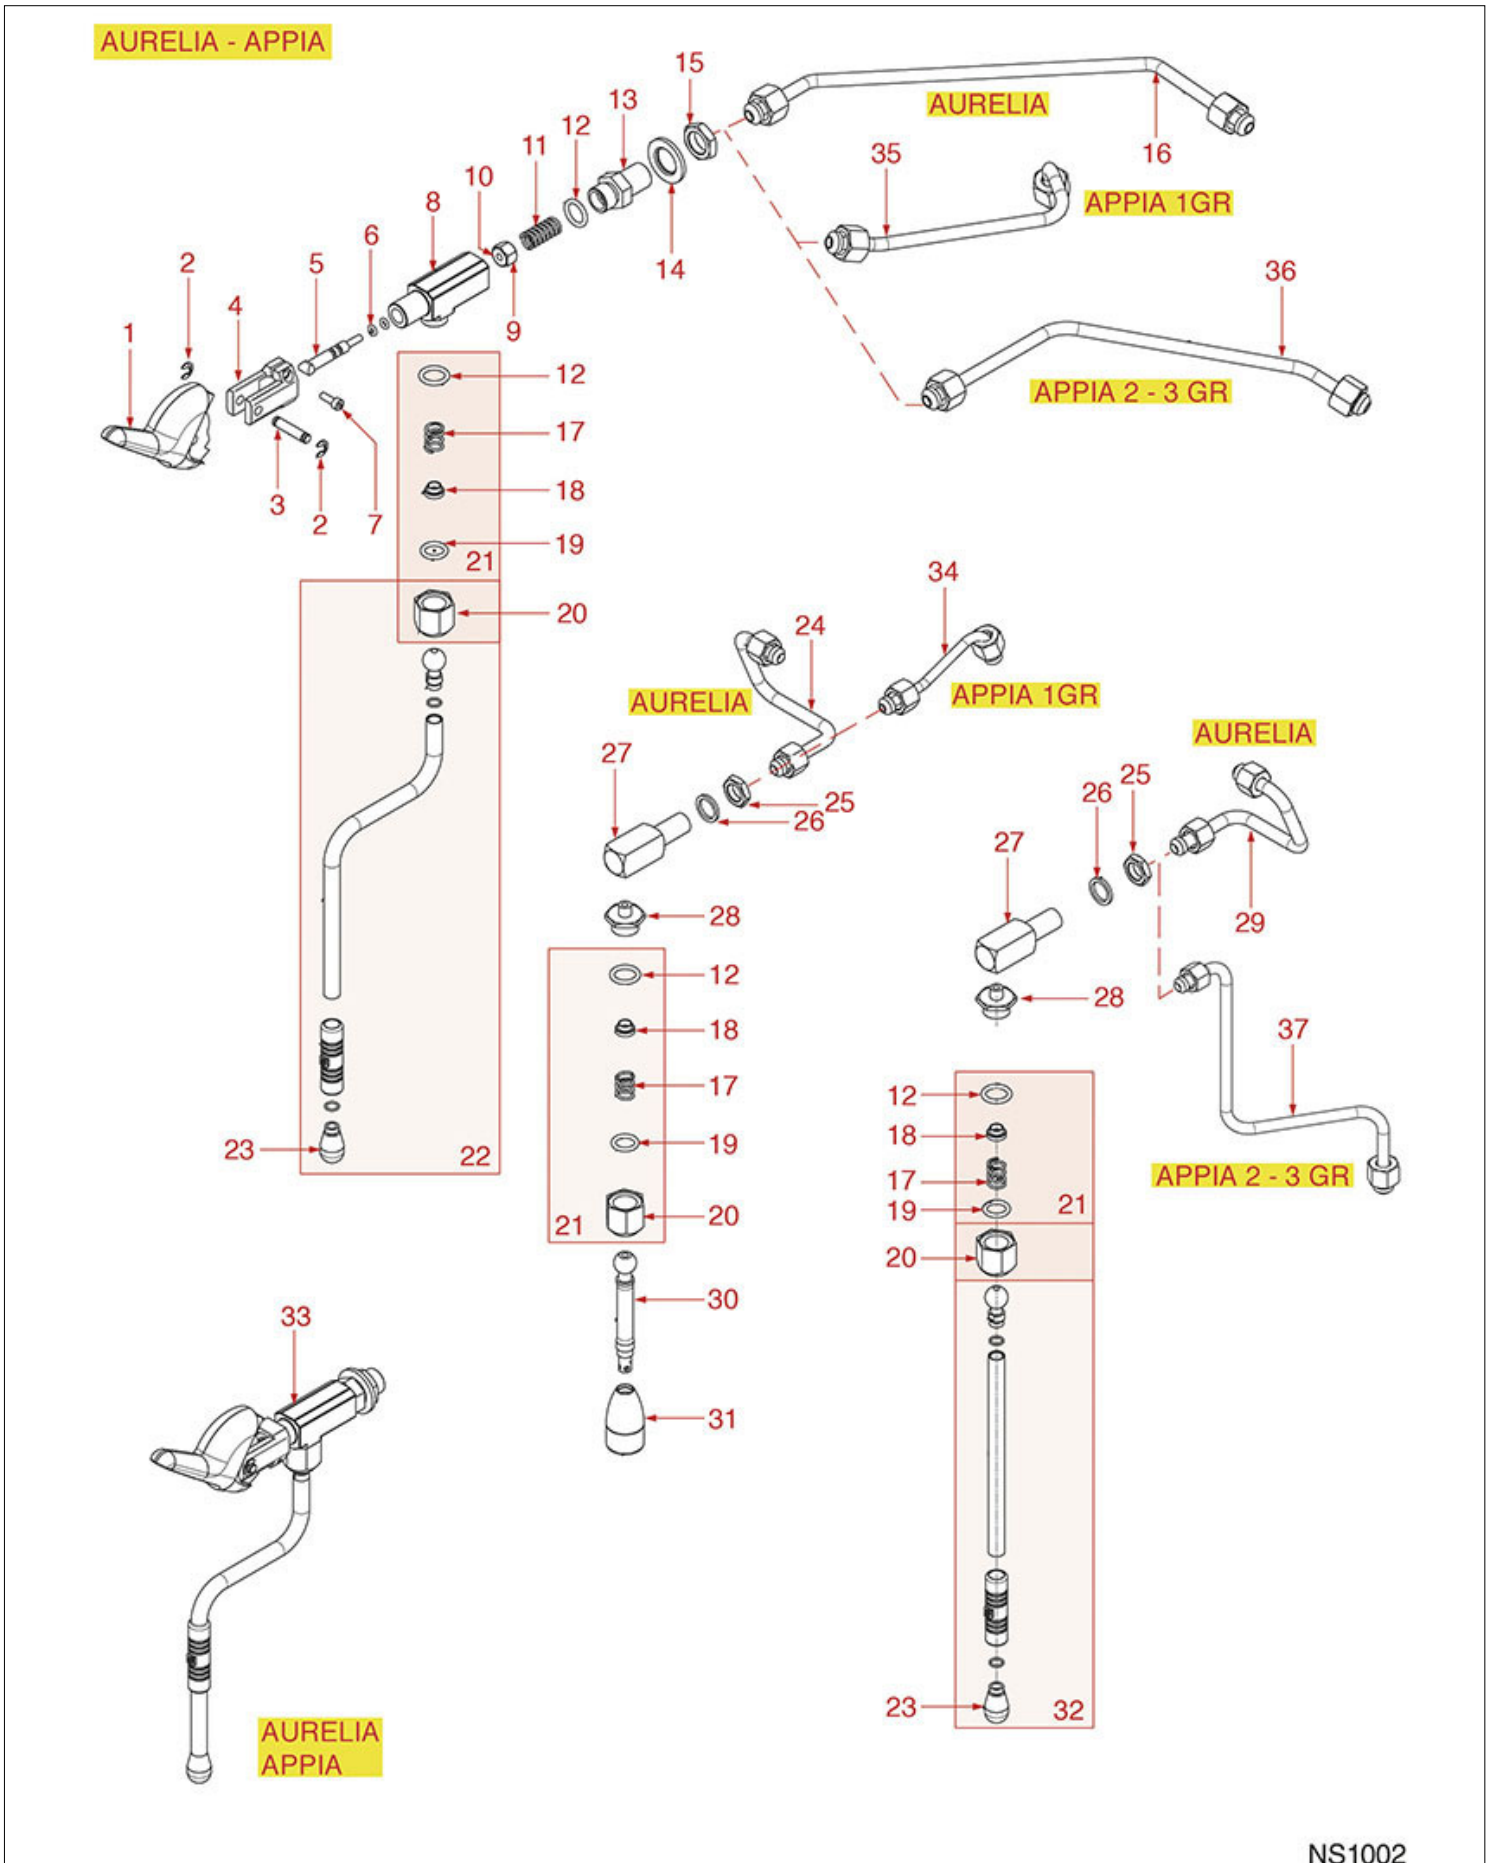

STEAM-WATER TAP AURELIA-APPIA

NUOVA SIMONELLI

Position	LF code no.	Description
1	1241025	WATER/STEAM TAP KNOB
2	1250023	STAINLESS STEEL CIRCLIP RA-5 UNI 7437
3	1324069	STEAM TAP PIN
4	1348040	TAP FORK
5	1324073	TAP STAINLESS STEEL PIN
6	1186514	O-RING 02015 SILICON
7	1184006	S/S SCREW T.C.C.E.I. M4x12 UNI 7984
8	1348038	TAP ASSEMBLY
9	1321601	COMPLETE GASKET HOLDER FOR TAP
10	1186487	SILICONE FLAT GASKET $\varnothing$ 12x4.5x4 mm
11	1250531	SPRING $\varnothing$ 11.5x25 mm
12	3243086	O-RING 0117 EPDM
13	1349031	SPRING HOLDER FITTING 3/8"
14	1186399	ZINC-PLATED WASHER 30x17x3 mm
15	1348036	NUT $\varnothing$ 3/8" WRENCH 21x6mm
19	1186805	O-RING 0115 EPDM
21	1349516	ARTICULATION FITTING $\varnothing$ 3/8"
22	1449869	STEAM PIPE COMPLETE
23	1449088	STEAM NOZZLE
30	1449032	COMPLETE WATER PIPE
31	1449036	WATER SPRINKLER
33	1348061	COMPLETE STEAM TAP RH-LH