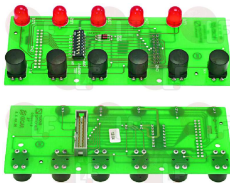

NUOVA SIMONELLI 04900112

1390511 CIRCUIT BOARD 6 BUTTONS
for Coffee machine (NUOVA SIMONELLI) MACCUP
MAC2000