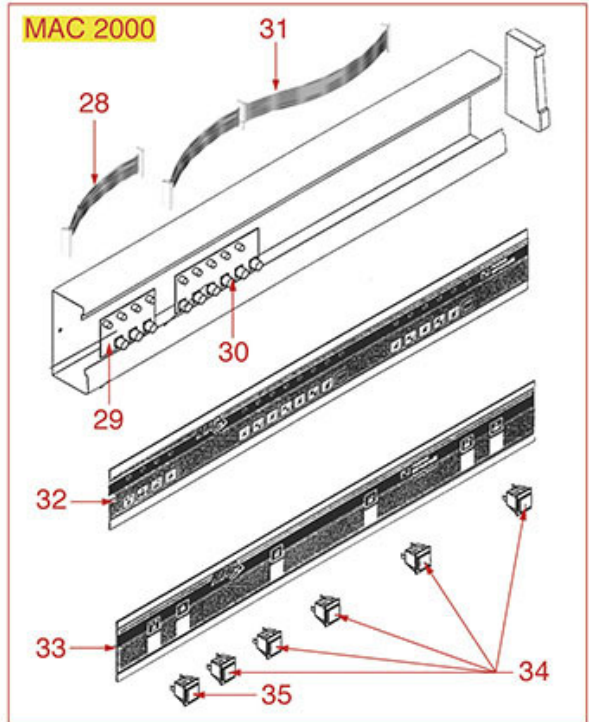

BOILER AND PUSH BUTTONS PROGRAM-MAC

NUOVA SIMONELLI

Position	LF code no.	Description
1	3341011	LEVEL PROBE $\varnothing$ 1/4"M - 140 mm
2	1444535	CONTACT THERMOSTAT 135°C 16A 250V
3	1755078	HEATING ELEMENT 1800W 230V
3	1755142	HEATING ELEMENT 3000W 220/380V
3	1755143	HEATING ELEMENT 5000W 220V
3	1755666	HEATING ELEMENT 1500W 110V
4	1186409	FLAT TEFLON GASKET $\varnothing$ 68x55x3 mm
4	1186638	FLAT CARBO GASKET $\varnothing$ 67x55x3 mm
5	1120330	3-WAY SOLENOID VALVE LUCIFER 240V 50Hz
5	1120335	3-WAY SOLENOID VALVE PARKER 230V 50/60Hz
6	1320531	PRESSURE SWITCH P302/6 3-POLES 30A
6	1320533	MEMBRANE KIT FOR PRESSURE SWITCH
6	1320541	PRESSURE SWITCH PARKER
7	1455031	FLOWMETER GICAR
10	1120354	2-WAY SOLENOID VALVE PARKER 230V 50/60Hz
11	1057024	SELECTOR SWITCH 0-1 POSITIONS 16A 500V
11	1319045	SELECTOR SWITCH 0-1 POSITIONS 32A 600V
12	1120310	2-WAY SOLENOID VALVE SIRAI 230V 50Hz
13	1527526	DRAIN TUB
14	1341305	LEVEL REGULATOR RL30/1E/2C/8 230/240V
15	1054561	DOSER CONTROL BOX 2 GROUPS 230V
22	1390101	CIRCUIT BOARD 6 BUTTONS
25	1390102	CIRCUIT BOARD 2 BUTTONS
29	1390512	SERVICE CIRCUIT BOARD
30	1390511	CIRCUIT BOARD 6 BUTTONS
34	3319019	RED BIPOLAR SWITCH 16A 250V
35	3221013	RED INDICATOR LAMP 230V
38	3319420	RED BIPOLAR SWITCH 16A 250V
40	1221202	RED INDICATOR LAMP 250V
41	1319929	PUSH-BUTTON PANEL BOARD 7 BUTTONS
44	3319420	RED BIPOLAR SWITCH 16A 250V
45	1221202	RED INDICATOR LAMP 250V
46	1319234	PUSH-BUTTON PANEL MEMBRANE 7 BUTTONS