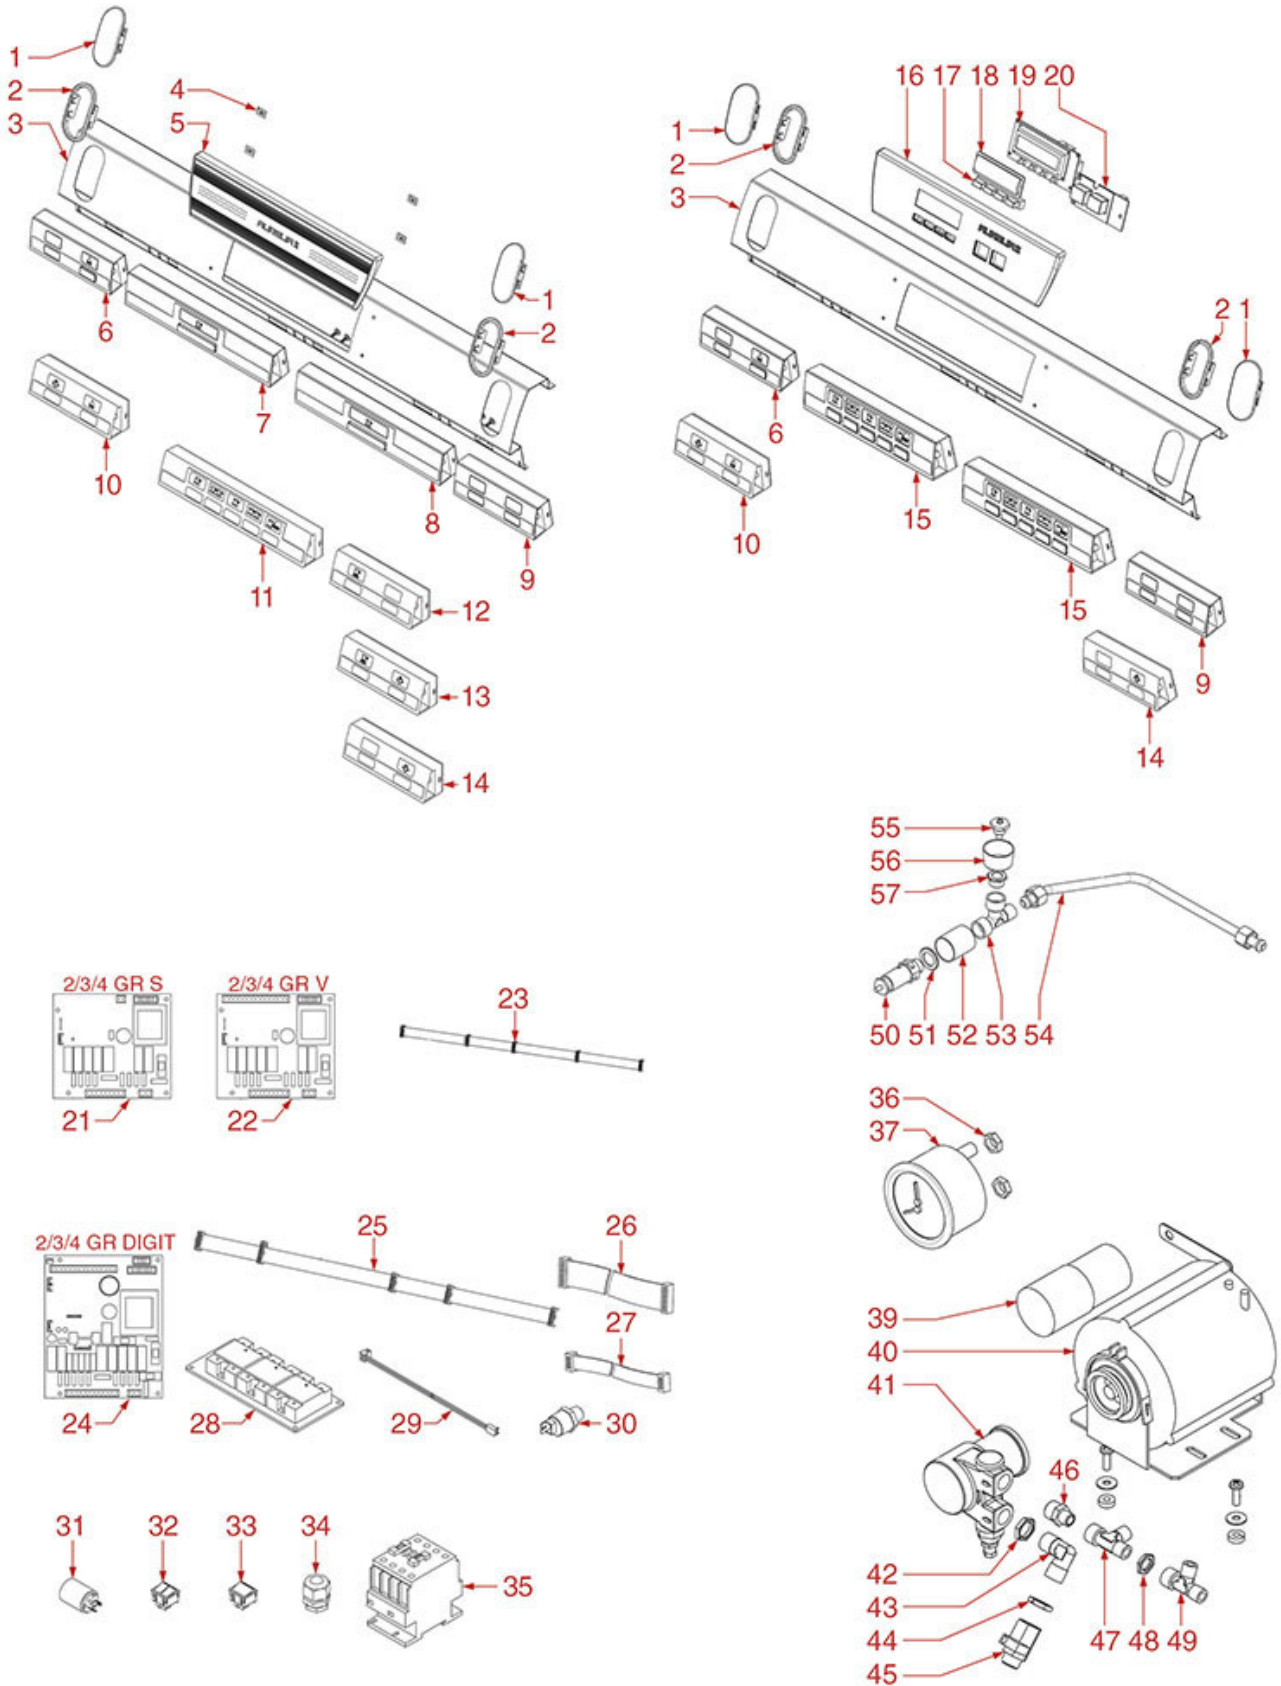

ELECTRICAL PARTS AND MOTOR AURELIA II

AURELIA II

NS4202

NUOVA SIMONELLI

Position	LF code no.	Description
33	1319392	BLACK BIPOLAR SWITCH 10A 250V
35	3446561	CONTACTOR LOVATO BF0910A
36	1348035	NUT 1/8"
39	3068016	CAPACITOR μF 10 450V 50/60Hz
40	1240282	CLAMP RPM MOTOR 165W
41	1330001	ROTARY VANE PUMP ROTOFLOW $\varnothing$ 3/8" NPT
41	1330002	ROTARY VANE PUMP ROTOFLOW $\varnothing$ 3/8" NPT
43	1349706	L-FITTING $\varnothing$ 3/8"M-3/8"M NICKEL-PLATED
45	3526704	BALLCOCK VALVE $\varnothing$ 3/8"MF
46	1349112	FITTING $\varnothing$ 1/4"M-3/8"M
47	1349244	"T" FITTING $\varnothing$ 1/4"M-1/4"M-1/4"F
49	1349244	"T" FITTING $\varnothing$ 1/4"M-1/4"M-1/4"F
50	1523572	BOILER VALVE $\varnothing$ 3/8"M - 1,8 bar CE/PED
53	1349241	T-FITTING $\varnothing$ 3/8"F-3/8"F-3/8"M
55	1523534	BOILER VALVE $\varnothing$ 1/4"M
57	1349132	FITTING $\varnothing$ 3/8"M-1/4"F